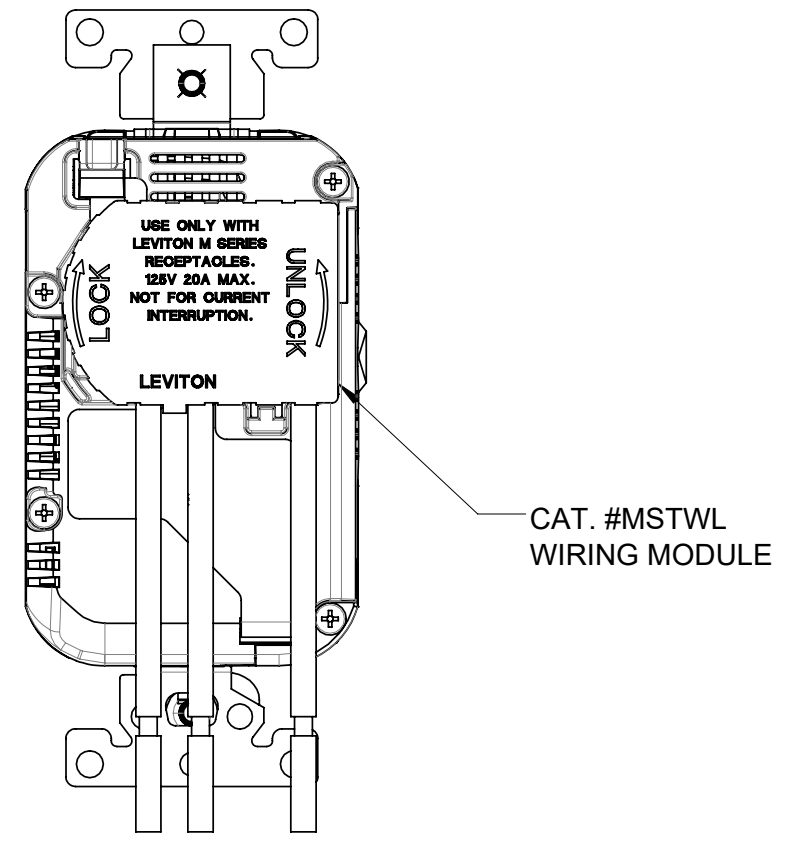

A

A

STRAP, ZINC PLATED (GALVANIZED) STEEL WITH REMOVABLE EARS

SELF GROUNDING CLIP, BRASS

#6-32 MOUNTING SCREW, ZINC PLATED STEEL (2 PL)

CAT. #MSTWL WIRING MODULE

**NOTES:**

1. UPPER DIMENSIONS ARE IN INCHES. LOWER DIMENSIONS ARE IN MILLIMETERS.
2. RECEPTACLE RATING: 15A - 125V AC SPEC GRADE.
3. USB RECEPTACLE WITH (1) TYPE A & (1) TYPE C PORT, 5 VDC, 5.1 A (COMBINED TOTAL).
4. USE ONLY WITH CAT. #MSTWL LEV-LOK RECEPTACLE WIRING MODULE.
5. SEE CATSTD-M56AC-000-D01 DRAWING FOR RECEPTACLE LESS WIRING MODULE.

UNLESS OTHERWISE SPECIFIED:  
DO NOT SCALE DRAWING.  
ALL DIMENSIONS ARE IN INCHES.  
ALL ANGLES ARE IN DEGREES.

TOLERANCES	
<b>INCH</b>	<b>METRIC</b>
.XX ± .01	.X ± .2 mm
.XXX ± .005	.XX ± .1 mm
<b>ANGLES: ± 1/2°</b>	
THIRD ANGLE PROJECTION	
<b>ALL PRINTED COPIES ARE UNCONTROLLED</b>	

**LEVITON®**

TITLE:  
**LEV-LOK USB RECEPTACLE WITH WIRING MODULE**

DWG NO.  
**CATSTD-M56AC-000-D02**

SIZE <b>B</b>	SCALE:1:1	SHEET 1 OF 1	REV <b>1</b>
Copyright 2019. Unpublished. All Rights Reserved.			