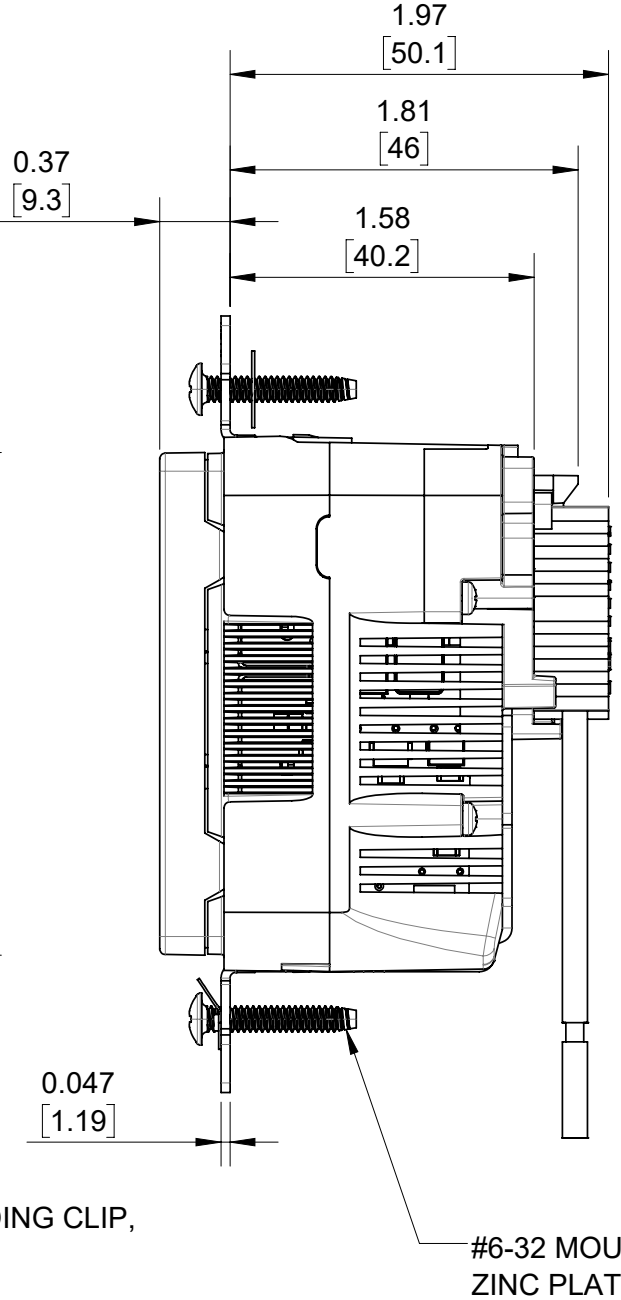

4

3

2

1

B

B

A

A

A

A

STRAP, ZINC PLATED (GALVANIZED) STEEL WITH REMOVABLE EARS

SELF GROUNDING CLIP, BRASS

#6-32 MOUNTING SCREW, ZINC PLATED STEEL (2 PL)

CAT. #MSTWL WIRING MODULE

**NOTES:**

1. UPPER DIMENSIONS ARE IN INCHES. LOWER DIMENSIONS ARE IN MILLIMETERS.
2. RECEPTACLE RATING: 15A - 125V AC SPEC GRADE.
3. USB RECEPTACLE WITH (1) TYPE A & (1) TYPE C PORT, 5 VDC, 5.1 A (COMBINED TOTAL).
4. USE ONLY WITH CAT. #MSTWL LEV-LOK RECEPTACLE WIRING MODULE.
5. SEE CATSTD-M56AC-000-D01 DRAWING FOR RECEPTACLE LESS WIRING MODULE.

UNLESS OTHERWISE SPECIFIED:  
DO NOT SCALE DRAWING.  
ALL DIMENSIONS ARE IN INCHES.  
ALL ANGLES ARE IN DEGREES.

TOLERANCES	
<b>INCH</b>	<b>METRIC</b>
.XX ± .01	.X ± .2 mm
.XXX ± .005	.XX ± .1 mm
<b>ANGLES: ± 1/2°</b>	
THIRD ANGLE PROJECTION	
<b>ALL PRINTED COPIES ARE UNCONTROLLED</b>	

**LEVITON®**

TITLE:  
**LEV-LOK USB RECEPTACLE WITH WIRING MODULE**

DWG NO.  
**CATSTD-M56AC-000-D02**

SIZE <b>B</b>	SCALE:1:1	SHEET 1 OF 1	REV <b>1</b>
Copyright 2019. Unpublished. All Rights Reserved.			