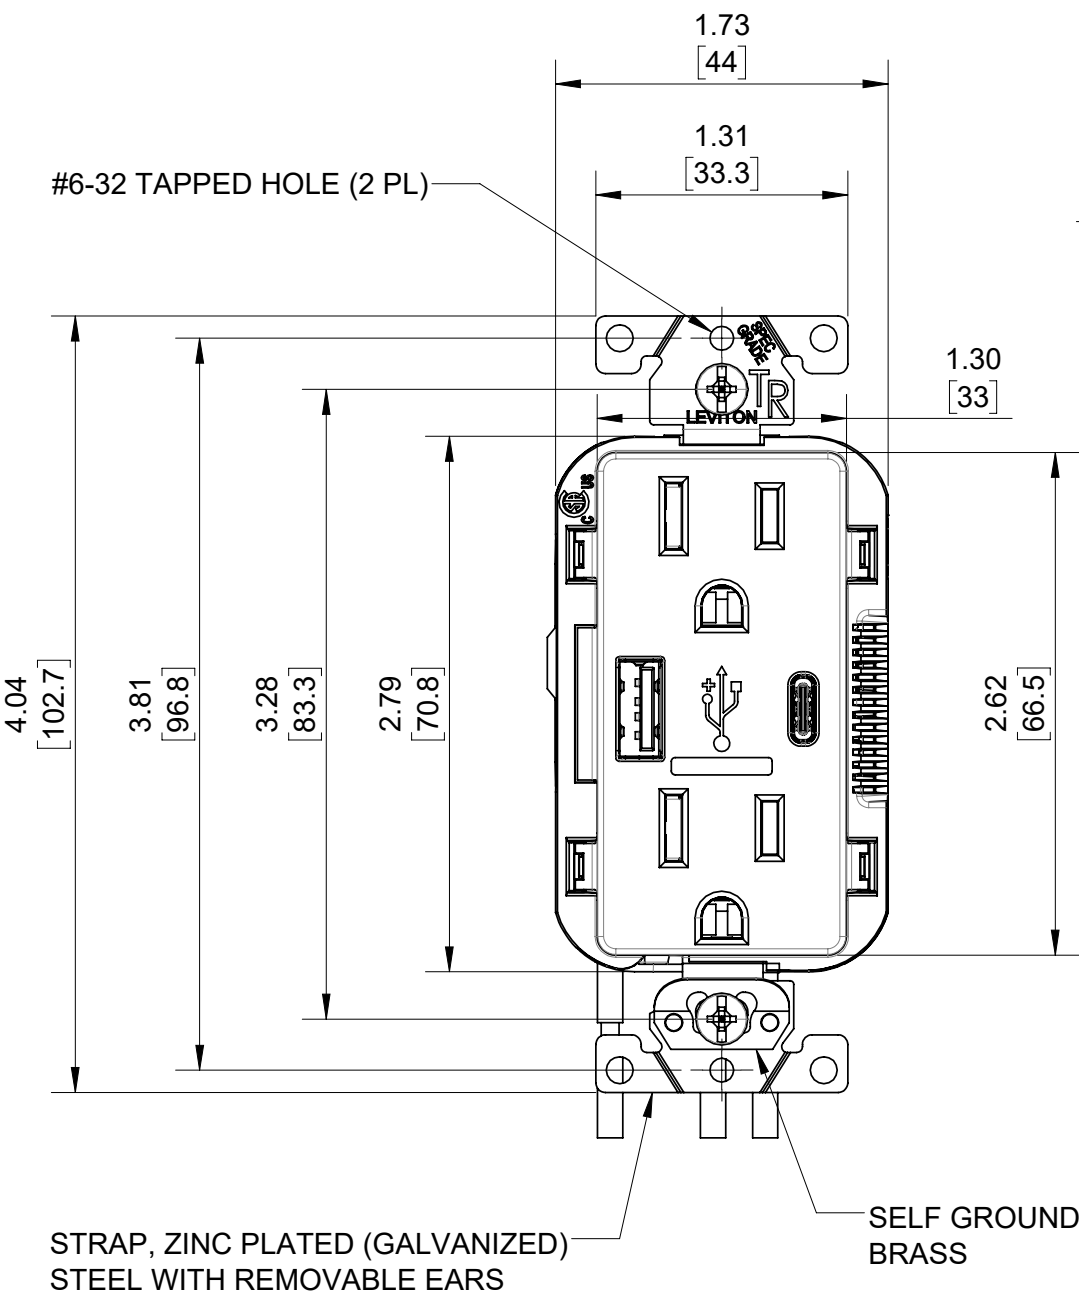

A

A

STRAP, ZINC PLATED (GALVANIZED) STEEL WITH REMOVABLE EARS

SELF GROUNDING CLIP, BRASS

#6-32 MOUNTING SCREW, ZINC PLATED STEEL (2 PL)

CAT. #MSTWL WIRING MODULE

**NOTES:**

1. UPPER DIMENSIONS ARE IN INCHES. LOWER DIMENSIONS ARE IN MILLIMETERS.
2. RECEPTACLE RATING: 15A - 125V AC SPEC GRADE.
3. USB RECEPTACLE WITH (1) TYPE A & (1) TYPE C PORT, 5 VDC, 5.1 A (COMBINED TOTAL).
4. USE ONLY WITH CAT. #MSTWL LEV-LOK RECEPTACLE WIRING MODULE.
5. SEE CATSTD-M56AC-000-D01 DRAWING FOR RECEPTACLE LESS WIRING MODULE.

UNLESS OTHERWISE SPECIFIED:  
DO NOT SCALE DRAWING.  
ALL DIMENSIONS ARE IN INCHES.  
ALL ANGLES ARE IN DEGREES.

TOLERANCES	
<b>INCH</b>	<b>METRIC</b>
.XX ± .01	.X ± .2 mm
.XXX ± .005	.XX ± .1 mm
<b>ANGLES: ± 1/2°</b>	
THIRD ANGLE PROJECTION	
<b>ALL PRINTED COPIES ARE UNCONTROLLED</b>	

**LEVITON®**

TITLE:  
**LEV-LOK USB RECEPTACLE WITH WIRING MODULE**

DWG NO.  
**CATSTD-M56AC-000-D02**

SIZE <b>B</b>	SCALE:1:1	SHEET 1 OF 1	REV <b>1</b>
Copyright 2019. Unpublished. All Rights Reserved.			