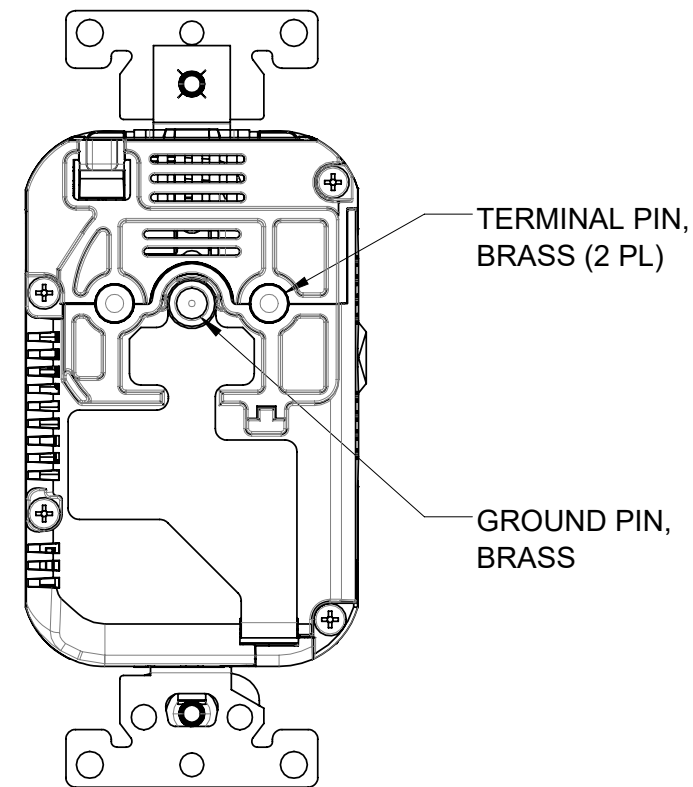

4

3

2

1

B

B

A

A

A

A

STRAP, ZINC PLATED (GALVANIZED)
STEEL WITH REMOVABLE EARS

SELF GROUNDING CLIP,
BRASS

NOTES:

- UPPER DIMENSIONS ARE IN INCHES.
LOWER DIMENSIONS ARE IN MILLIMETERS.
- USB RECEPTACLE WITH (1) TYPE A & (1) TYPE C PORT,
5 VDC, 5.1 A (COMBINED TOTAL).
- USE ONLY WITH CAT. #MSTWL LEV-LOK RECEPTACLE
WIRING MODULE.
- SEE CATSTD-M56AC-000-D02 DRAWING FOR
RECEPTACLE WITH WIRING MODULE ASSEMBLED.

UNLESS OTHERWISE SPECIFIED:
DO NOT SCALE DRAWING.
ALL DIMENSIONS ARE IN INCHES.
ALL ANGLES ARE IN DEGREES.

TOLERANCES

INCH	METRIC
.XX ± .01	.X ± .2 mm
.XXX ± .005	.XX ± .1 mm

ANGLES: ± 1/2°

THIRD ANGLE PROJECTION

ALL PRINTED COPIES
ARE UNCONTROLLED

LEVITON®

TITLE:
**LEV-LOK USB RECEPTACLE
15A-125VAC SPEC GRADE**

DWG NO.
CATSTD-M56AC-000-D01

SIZE B	SCALE: 1:1	SHEET 1 OF 1	REV 1
------------------	------------	--------------	-----------------