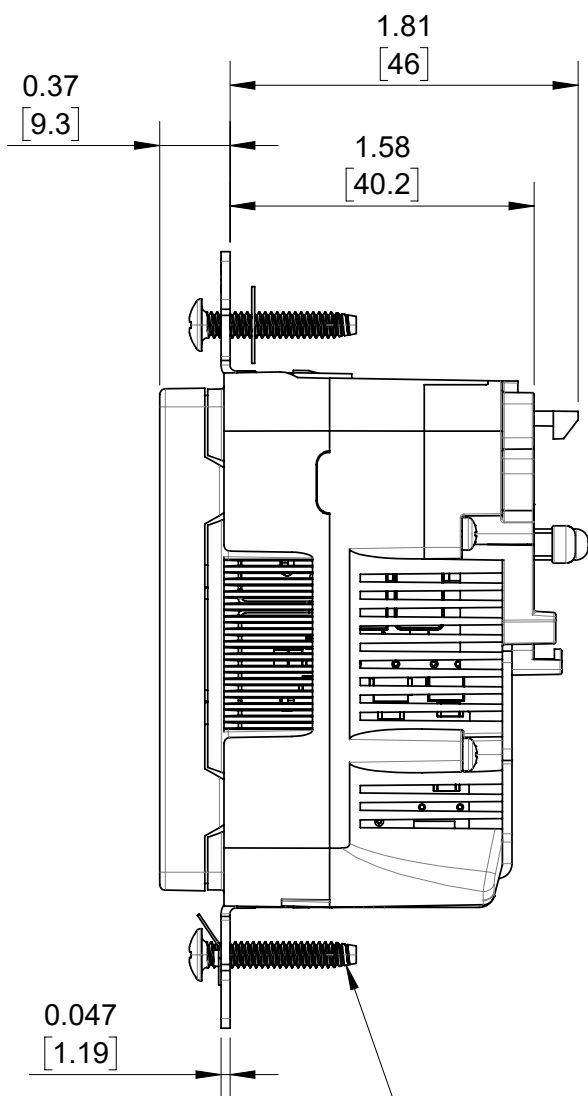

4

3

2

1

B

B

A

A

A

A

STRAP, ZINC PLATED (GALVANIZED)
STEEL WITH REMOVABLE EARS

SELF GROUNDING CLIP,
BRASS

NOTES:

- UPPER DIMENSIONS ARE IN INCHES.
LOWER DIMENSIONS ARE IN MILLIMETERS.
- USB RECEPTACLE WITH (1) TYPE A & (1) TYPE C PORT,
5 VDC, 5.1 A (COMBINED TOTAL).
- USE ONLY WITH CAT. #MSTWL LEV-LOK RECEPTACLE
WIRING MODULE.
- SEE CATSTD-M56AC-000-D02 DRAWING FOR
RECEPTACLE WITH WIRING MODULE ASSEMBLED.

UNLESS OTHERWISE SPECIFIED:
DO NOT SCALE DRAWING.
ALL DIMENSIONS ARE IN INCHES.
ALL ANGLES ARE IN DEGREES.

TOLERANCES

INCH	METRIC
.XX ± .01	.X ± .2 mm
.XXX ± .005	.XX ± .1 mm

ANGLES: ± 1/2°

THIRD ANGLE PROJECTION

ALL PRINTED COPIES
ARE UNCONTROLLED

LEVITON®

TITLE:
**LEV-LOK USB RECEPTACLE
15A-125VAC SPEC GRADE**

DWG NO.
CATSTD-M56AC-000-D01

SIZE B	SCALE: 1:1	SHEET 1 OF 1	REV 1
------------------	------------	--------------	-----------------