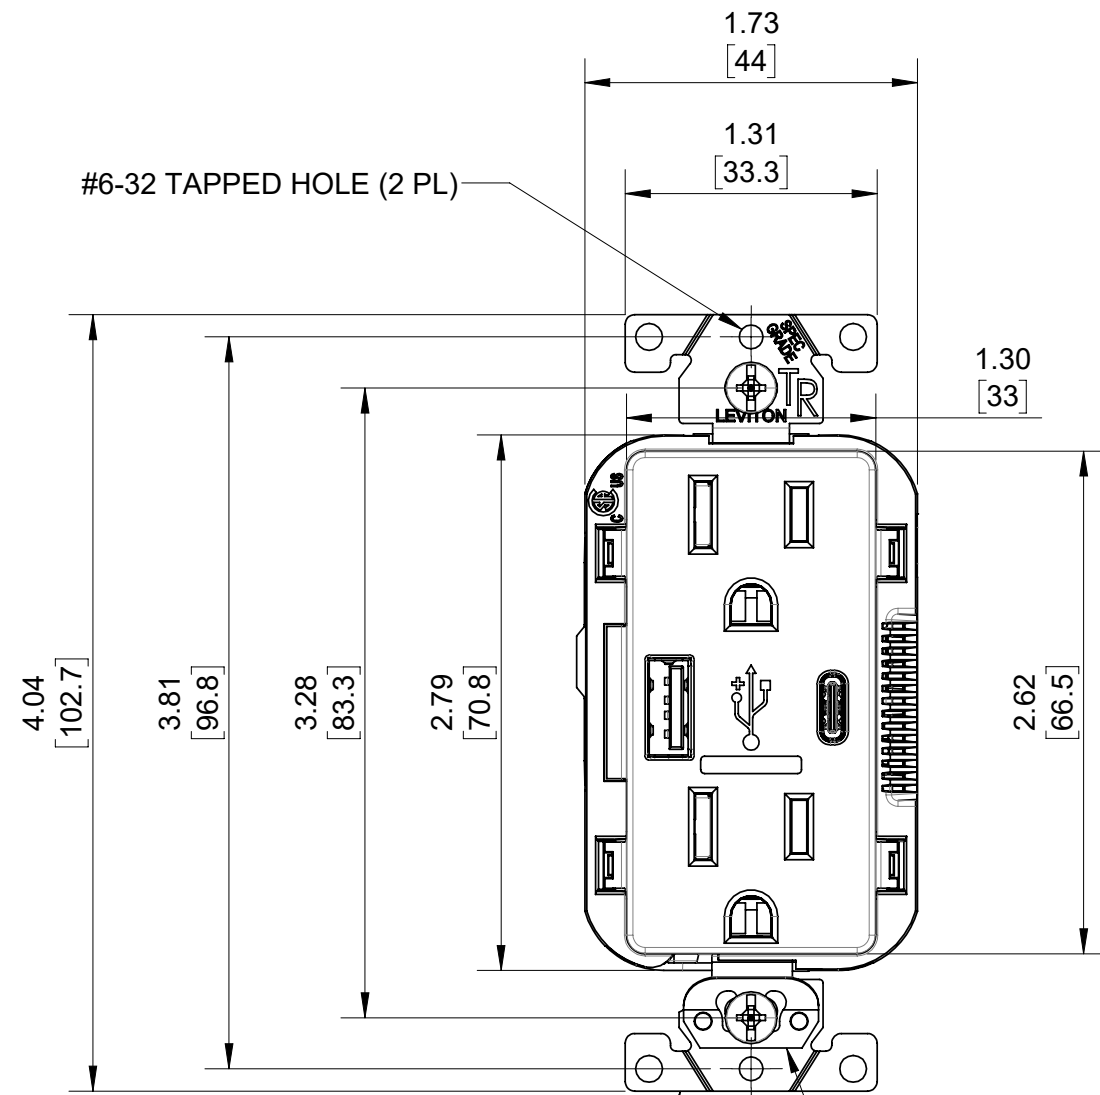

A

A

STRAP, ZINC PLATED (GALVANIZED)
STEEL WITH REMOVABLE EARS

SELF GROUNDING CLIP,
BRASS

NOTES:

- UPPER DIMENSIONS ARE IN INCHES.
LOWER DIMENSIONS ARE IN MILLIMETERS.
- USB RECEPTACLE WITH (1) TYPE A & (1) TYPE C PORT,
5 VDC, 5.1 A (COMBINED TOTAL).
- USE ONLY WITH CAT. #MSTWL LEV-LOK RECEPTACLE
WIRING MODULE.
- SEE CATSTD-M56AC-000-D02 DRAWING FOR
RECEPTACLE WITH WIRING MODULE ASSEMBLED.

UNLESS OTHERWISE SPECIFIED:
DO NOT SCALE DRAWING.
ALL DIMENSIONS ARE IN INCHES.
ALL ANGLES ARE IN DEGREES.

TOLERANCES

INCH	METRIC
.XX ± .01	.X ± .2 mm
.XXX ± .005	.XX ± .1 mm

ANGLES: ± 1/2°

THIRD ANGLE PROJECTION

ALL PRINTED COPIES
ARE UNCONTROLLED

LEVITON®

TITLE:
**LEV-LOK USB RECEPTACLE
15A-125VAC SPEC GRADE**

DWG NO.
CATSTD-M56AC-000-D01

SIZE B	SCALE: 1:1	SHEET 1 OF 1	REV 1
------------------	------------	--------------	-----------------