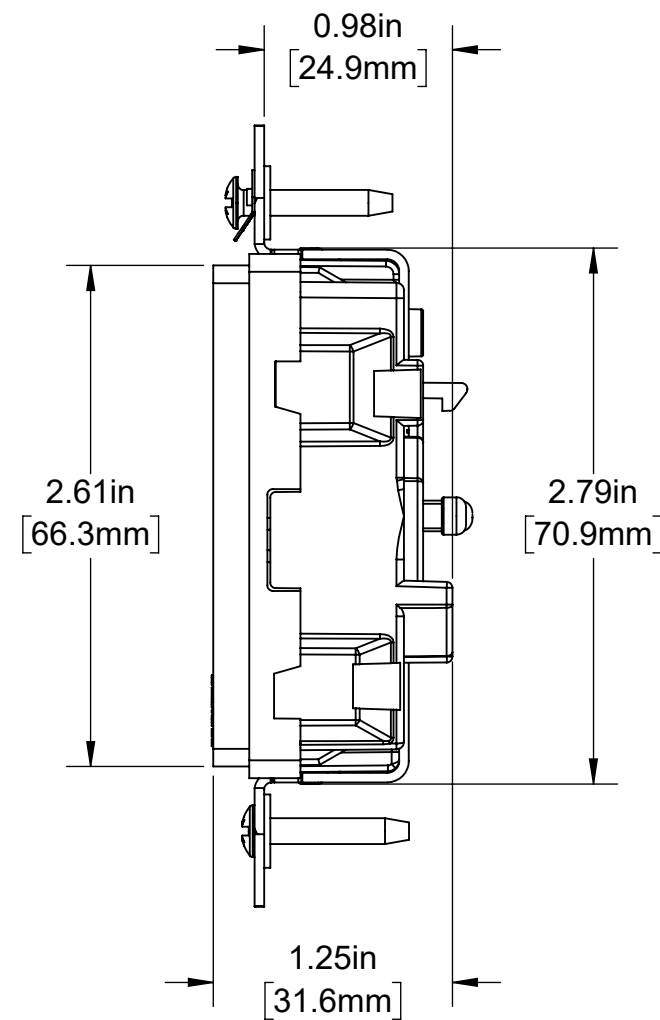

4

3

2

1

B

B

A

A

CATALOG # M1626-1C

LEV-LOK DECORA PLUS
 DUPLEX RECEPTACLE,
 2 POLE, 3 WIRE, 15AMP, 125 VOLT
 SELF-GROUNDING, SPLIT CIRCUIT,
 NEMA 5-15R, SPEC GRADE

UNLESS OTHERWISE SPECIFIED: DO NOT SCALE DRAWING. ALL DIMENSIONS ARE IN INCHES. ALL ANGLES ARE IN DEGREES.		LEVITON		
TOLERANCES		TITLE: LEV-LOK DECORA RECEPTACLE CATALOG DRAWING		
INCH	METRIC	DWG NO. CATSTD-M1626-1CX-D01		
.XX ± .01 .XXX ± .005	.X ± .2 mm .XX ± .1 mm			
ANGLES: ± 1/2°		SIZE	SCALE:1:1	SHEET 1 OF 1
THIRD ANGLE PROJECTION		B	Copyright 2020. Unpublished. All Rights Reserved.	REV 1
ALL PRINTED COPIES ARE UNCONTROLLED				

4

3

2

1