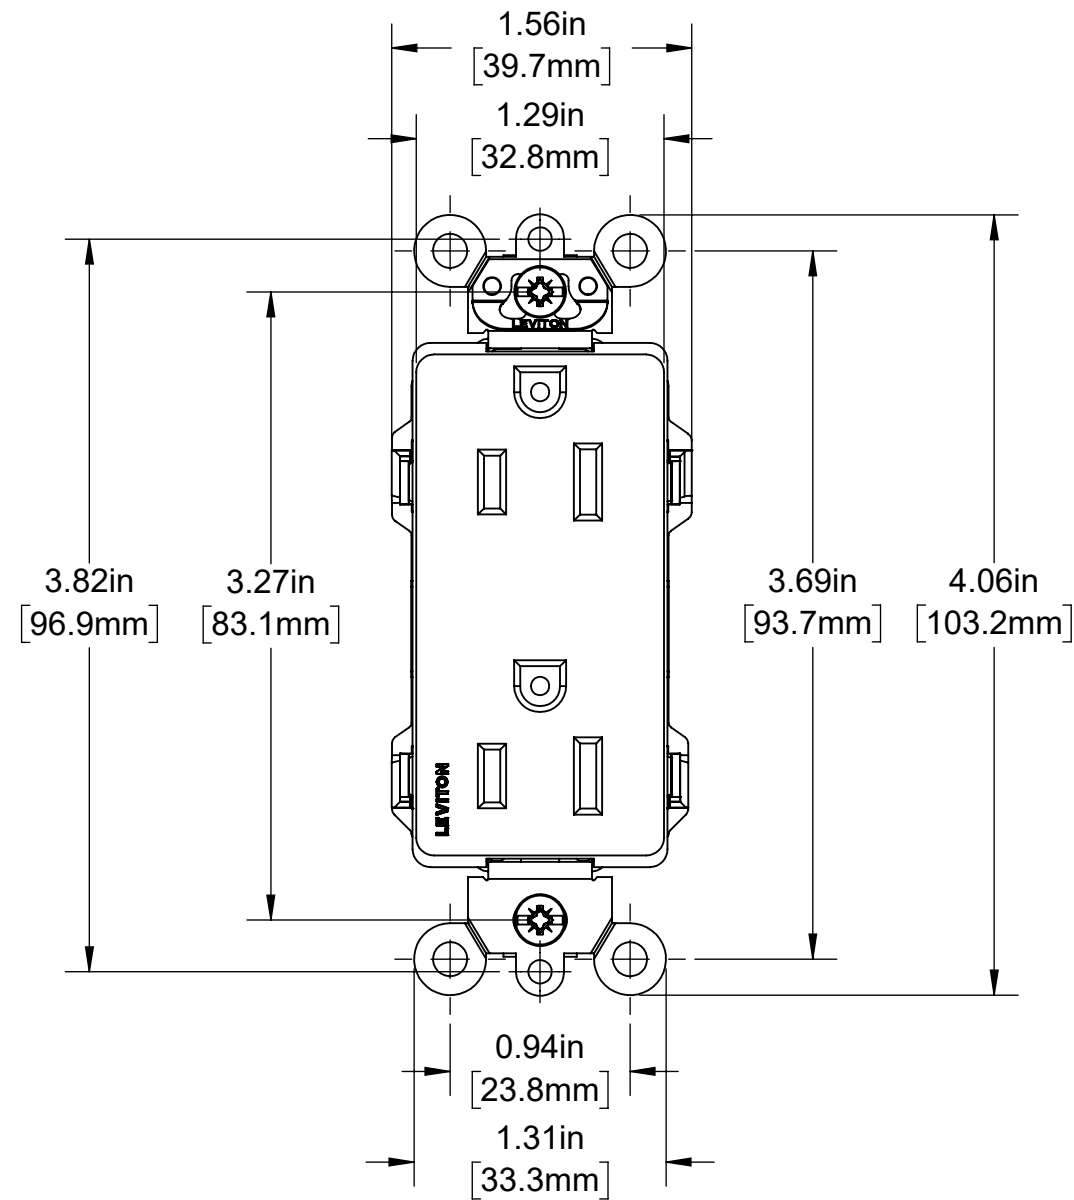

CATALOG # M1626-1C

LEV-LOK DECORA PLUS
 DUPLEX RECEPTACLE,
 2 POLE, 3 WIRE, 15AMP, 125 VOLT
 SELF-GROUNDING, SPLIT CIRCUIT,
 NEMA 5-15R, SPEC GRADE

UNLESS OTHERWISE SPECIFIED: DO NOT SCALE DRAWING. ALL DIMENSIONS ARE IN INCHES. ALL ANGLES ARE IN DEGREES.		LEVITON		
TOLERANCES		TITLE: LEV-LOK DECORA RECEPTACLE CATALOG DRAWING		
INCH	METRIC	DWG NO. CATSTD-M1626-1CX-D01		
.XX ± .01 .XXX ± .005	.X ± .2 mm .XX ± .1 mm			
ANGLES: ± 1/2°		SIZE	SCALE:1:1	SHEET 1 OF 1
THIRD ANGLE PROJECTION		B	Copyright 2020. Unpublished. All Rights Reserved.	REV 1
ALL PRINTED COPIES ARE UNCONTROLLED				