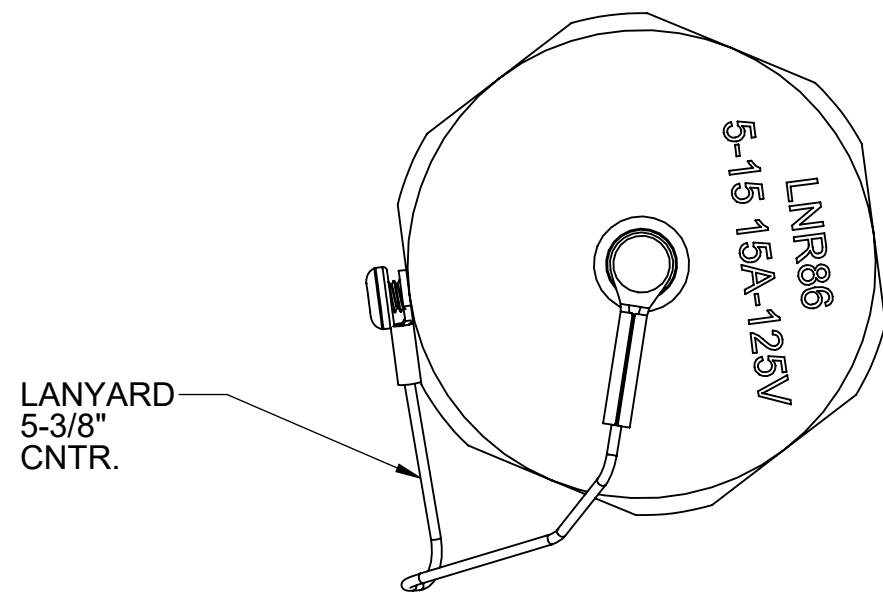

4

3

2

1

B

B

A

A

A

A

CATALOG # LNR86-1

15 AMP, 125 VOLT, NEMA 5-15R,
2 POLE, 3 WIRE, CONNECTOR,
STRAIGHT BLADE, GROUNDING
RHINO-HIDE

UNLESS OTHERWISE SPECIFIED: DO NOT SCALE DRAWING. ALL DIMENSIONS ARE IN INCHES. ALL ANGLES ARE IN DEGREES.		LEVITON		
TOLERANCES		TITLE: LNR86 RHINO-HIDE CONNECTOR CATALOG DRAWING		
INCH	METRIC	DWG NO. CATSTD-LNR86-XXX-D01		
.XX ± .01 .XXX ± .005	.X ± .2 mm .XX ± .1 mm			
ANGLES: ± 1/2°		SIZE	SCALE: 1:1	SHEET 1 OF 1
THIRD ANGLE PROJECTION		B	Copyright 2020. Unpublished. All Rights Reserved.	REV 1
ALL PRINTED COPIES ARE UNCONTROLLED				