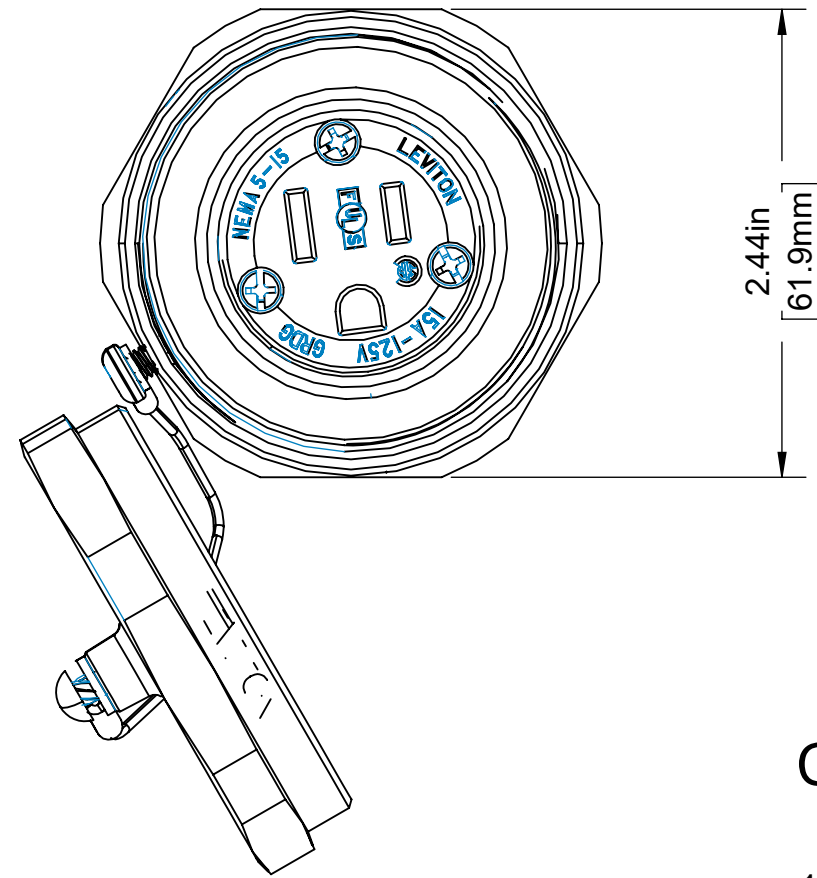

4

3

2

1

B

B

A

A

A

A

CATALOG # LNR86-1

15 AMP, 125 VOLT, NEMA 5-15R,
2 POLE, 3 WIRE, CONNECTOR,
STRAIGHT BLADE, GROUNDING
RHINO-HIDE

UNLESS OTHERWISE SPECIFIED: DO NOT SCALE DRAWING. ALL DIMENSIONS ARE IN INCHES. ALL ANGLES ARE IN DEGREES.		LEVITON		
TOLERANCES		TITLE: LNR86 RHINO-HIDE CONNECTOR CATALOG DRAWING		
INCH	METRIC	DWG NO. CATSTD-LNR86-XXX-D01		
.XX ± .01 .XXX ± .005	.X ± .2 mm .XX ± .1 mm			
ANGLES: ± 1/2°		SIZE	SCALE: 1:1	SHEET 1 OF 1
THIRD ANGLE PROJECTION		B	Copyright 2020. Unpublished. All Rights Reserved.	REV 1
ALL PRINTED COPIES ARE UNCONTROLLED				