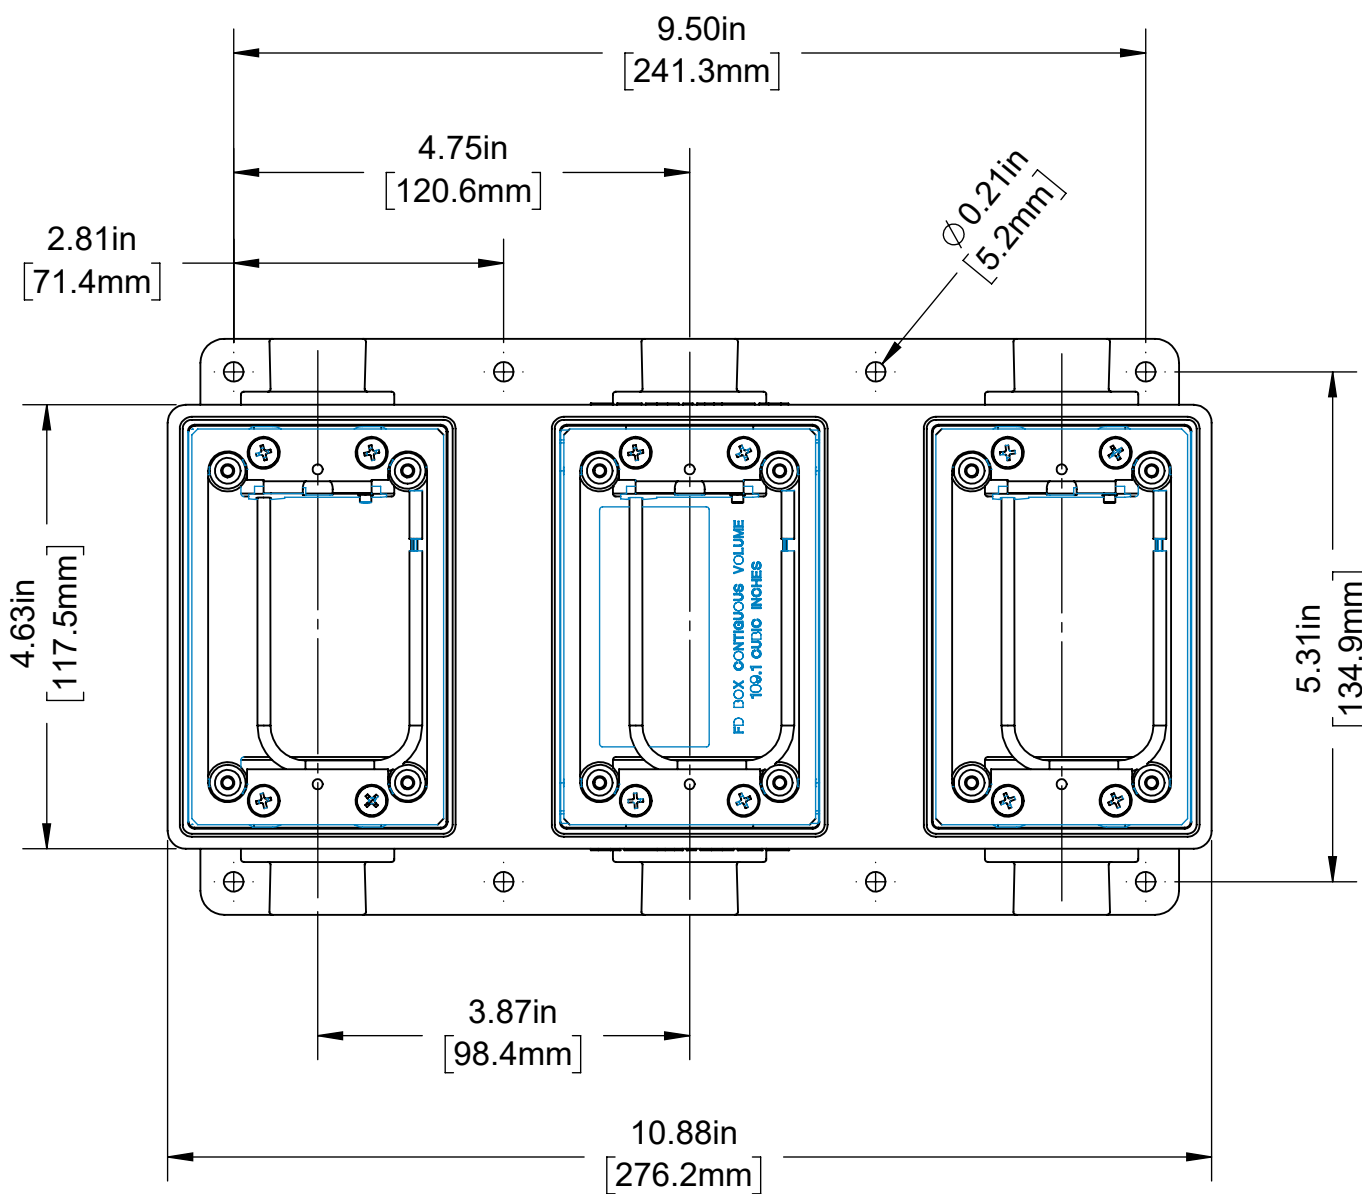

4

3

2

1

CATALOG # FDBX3

WETGUARD TRIPLE GANG BOX, EXTRA DEEP
109.1 CUBIC INCH CAPACITY.

UNLESS OTHERWISE SPECIFIED:
DO NOT SCALE DRAWING.
ALL DIMENSIONS ARE IN INCHES.
ALL ANGLES ARE IN DEGREES.

TOLERANCES	
INCH	METRIC
.XX ± .01	.X ± .2 mm
.XXX ± .005	.XX ± .1 mm

ANGLES: ± 1/2°

THIRD ANGLE PROJECTION

ALL PRINTED COPIES ARE UNCONTROLLED

TITLE:
**FDBX3 WETGUARD CATALOG
BOX ASSEMBLY**

DWG NO.
CATSTD-FDBX3-0XX-D01

SIZE B	SCALE: 1:2	SHEET 1 OF 1	REV 1
------------------	------------	--------------	-----------------