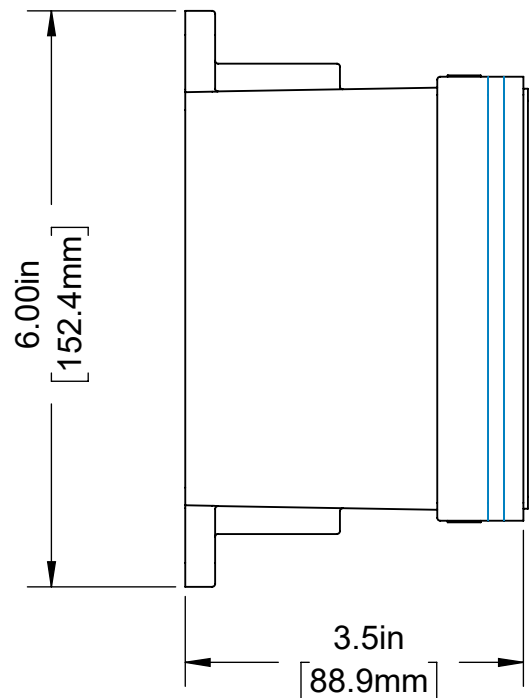

4

3

2

1

CATALOG # FDBX3

WETGUARD TRIPLE GANG BOX, EXTRA DEEP
109.1 CUBIC INCH CAPACITY.

UNLESS OTHERWISE SPECIFIED:
DO NOT SCALE DRAWING.
ALL DIMENSIONS ARE IN INCHES.
ALL ANGLES ARE IN DEGREES.

TOLERANCES	
INCH	METRIC
.XX ± .01	.X ± .2 mm
.XXX ± .005	.XX ± .1 mm

ANGLES: ± 1/2°

THIRD ANGLE PROJECTION

ALL PRINTED COPIES ARE UNCONTROLLED

TITLE:
**FDBX3 WETGUARD CATALOG
BOX ASSEMBLY**

DWG NO.
CATSTD-FDBX3-0XX-D01

SIZE B	SCALE: 1:2	SHEET 1 OF 1	REV 1
------------------	------------	--------------	-----------------