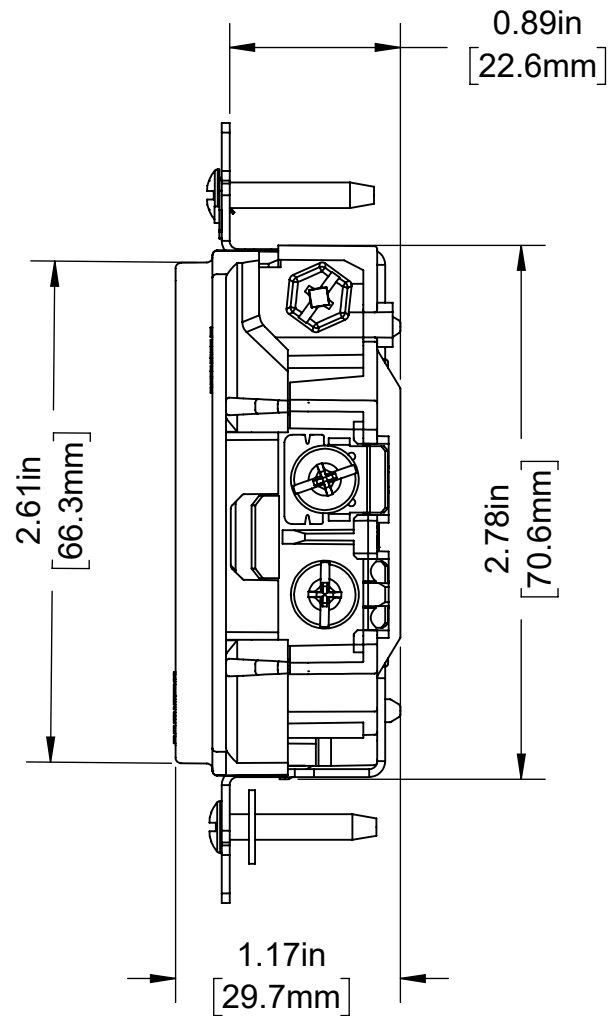

4

3

2

1

B

B

A

A

### CATALOG # DT830-IG

DECORA PLUS DUPLEX RECEPTACLE,  
 ISOLATED GROUND, 2 POLE, 3 WIRE,  
 20 AMP, 125 VOLT, SELF-GROUNDING,  
 HOSPITAL GRADE, TAMPER-RESISTANT,  
 NEMA 5-20R

UNLESS OTHERWISE SPECIFIED: DO NOT SCALE DRAWING. ALL DIMENSIONS ARE IN INCHES. ALL ANGLES ARE IN DEGREES.		<b>LEVITON</b>		
TOLERANCES		TITLE: DT830-IG DECORA RECEPT. CATALOG DRAWING		
<b>INCH</b>	<b>METRIC</b>	DWG NO. CATSTD-DT830-IGX-D01		
.XX ± .01 .XXX ± .005	.X ± .2 mm .XX ± .1 mm			
ANGLES: ± 1/2°		SIZE	SCALE: 1:1	SHEET 1 OF 1
THIRD ANGLE PROJECTION		<b>B</b>	Copyright 2020. Unpublished. All Rights Reserved.	REV 1
ALL PRINTED COPIES ARE UNCONTROLLED				

4

3

2

1