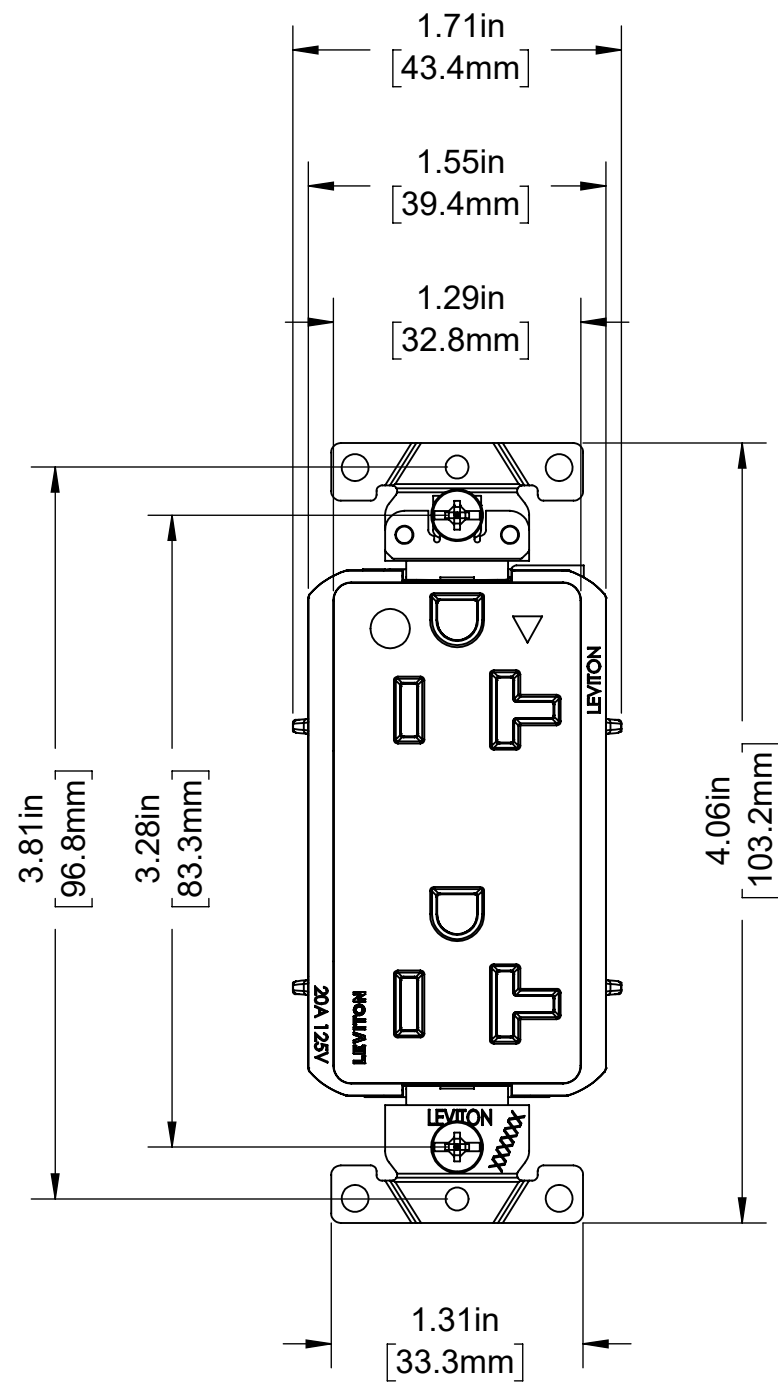

4

3

2

1

B

B

A

A

### CATALOG # DT830-IG

DECORA PLUS DUPLEX RECEPTACLE,  
 ISOLATED GROUND, 2 POLE, 3 WIRE,  
 20 AMP, 125 VOLT, SELF-GROUNDING,  
 HOSPITAL GRADE, TAMPER-RESISTANT,  
 NEMA 5-20R

UNLESS OTHERWISE SPECIFIED: DO NOT SCALE DRAWING. ALL DIMENSIONS ARE IN INCHES. ALL ANGLES ARE IN DEGREES.		<b>LEVITON</b>		
TOLERANCES		TITLE: DT830-IG DECORA RECEPT. CATALOG DRAWING		
<b>INCH</b>	<b>METRIC</b>	DWG NO. CATSTD-DT830-IGX-D01		
.XX ± .01 .XXX ± .005	.X ± .2 mm .XX ± .1 mm			
ANGLES: ± 1/2°		SIZE	SCALE: 1:1	SHEET 1 OF 1
THIRD ANGLE PROJECTION		<b>B</b>	Copyright 2020. Unpublished. All Rights Reserved.	REV 1
ALL PRINTED COPIES ARE UNCONTROLLED				

4

3

2

1