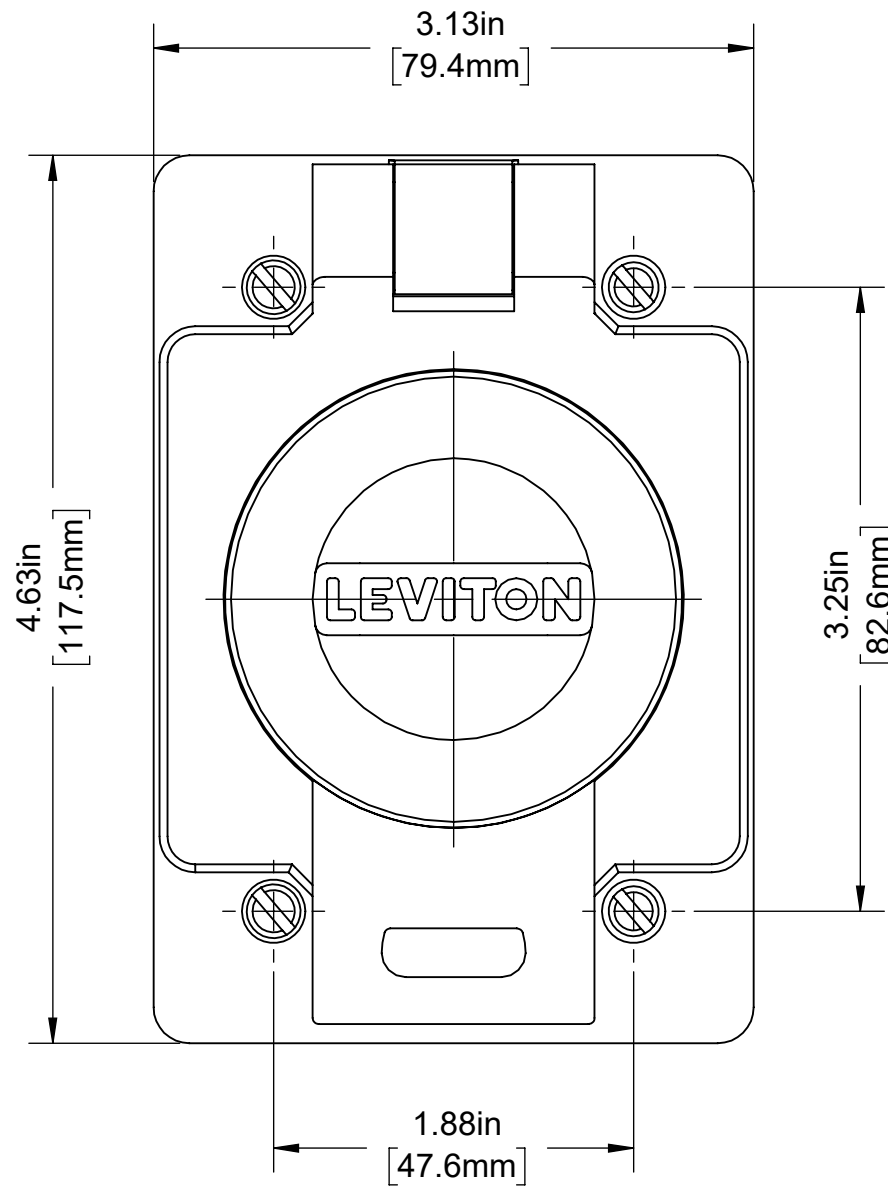

4

3

2

1

L16-30

30A 480 VOLT 3 ϕ GRDG

COVER OPEN

30A 4W WETGUARD FLANGED OUTLET
COVER FOR Cat. NO. 99W76-S

CATALOG # 99W76-S

30 AMP, 480 VOLT 3-PHASE, NEMA L16-30,
3 POLE, 4 WIRE, LOCKING SINGLE OUTLET,
GROUNDING, WETGUARD

UNLESS OTHERWISE SPECIFIED:
DO NOT SCALE DRAWING.
ALL DIMENSIONS ARE IN INCHES.
ALL ANGLES ARE IN DEGREES.

TOLERANCES

INCH	METRIC
.XX ± .01	.X ± .2 mm
.XXX ± .005	.XX ± .1 mm

ANGLES: ± 1/2°

THIRD ANGLE PROJECTION

ALL PRINTED COPIES
ARE UNCONTROLLED

LEVITON

TITLE:
99W76-S WETGUARD F.O.
CATALOG DRAWING L16-30

DWG NO.
CATSTD-99W76-00S-D01

SIZE B	SCALE:1:1	SHEET 1 OF 1	REV 1
------------------	-----------	--------------	----------

Copyright 2020. Unpublished. All Rights Reserved.

4

3

2

1