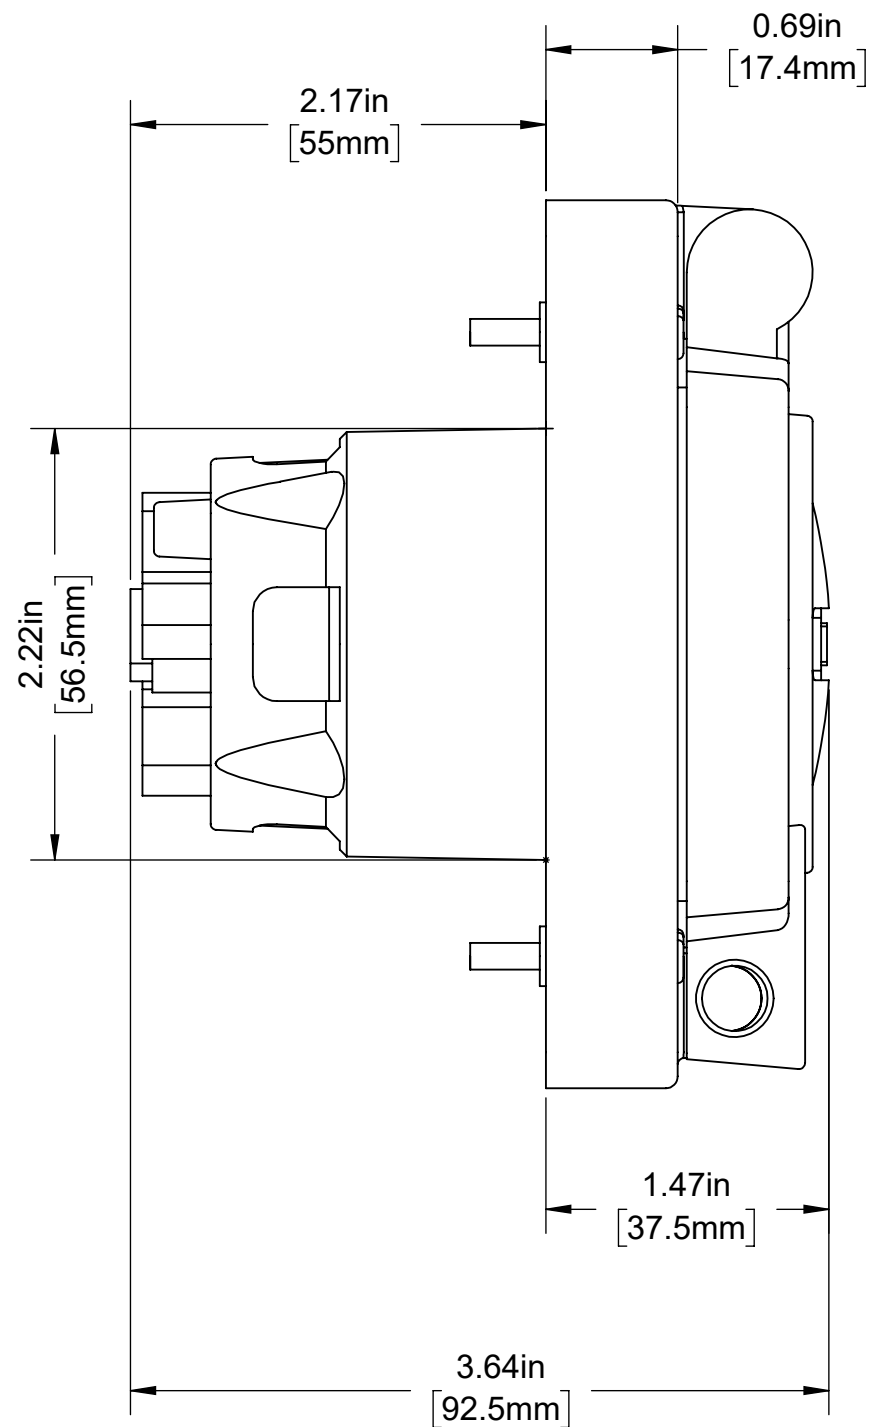

4

3

2

1

L16-30

30A 480 VOLT 3 ϕ GRDG

COVER OPEN

30A 4W WETGUARD FLANGED OUTLET
COVER FOR Cat. NO. 99W76-S

CATALOG # 99W76-S

30 AMP, 480 VOLT 3-PHASE, NEMA L16-30,
3 POLE, 4 WIRE, LOCKING SINGLE OUTLET,
GROUNDING, WETGUARD

UNLESS OTHERWISE SPECIFIED:
DO NOT SCALE DRAWING.
ALL DIMENSIONS ARE IN INCHES.
ALL ANGLES ARE IN DEGREES.

TOLERANCES

INCH	METRIC
.XX ± .01	.X ± .2 mm
.XXX ± .005	.XX ± .1 mm

ANGLES: ± 1/2°

THIRD ANGLE PROJECTION

ALL PRINTED COPIES
ARE UNCONTROLLED

LEVITON

TITLE:
99W76-S WETGUARD F.O.
CATALOG DRAWING L16-30

DWG NO.
CATSTD-99W76-00S-D01

SIZE B	SCALE:1:1	SHEET 1 OF 1	REV 1
------------------	-----------	--------------	----------

Copyright 2020. Unpublished. All Rights Reserved.

4

3

2

1