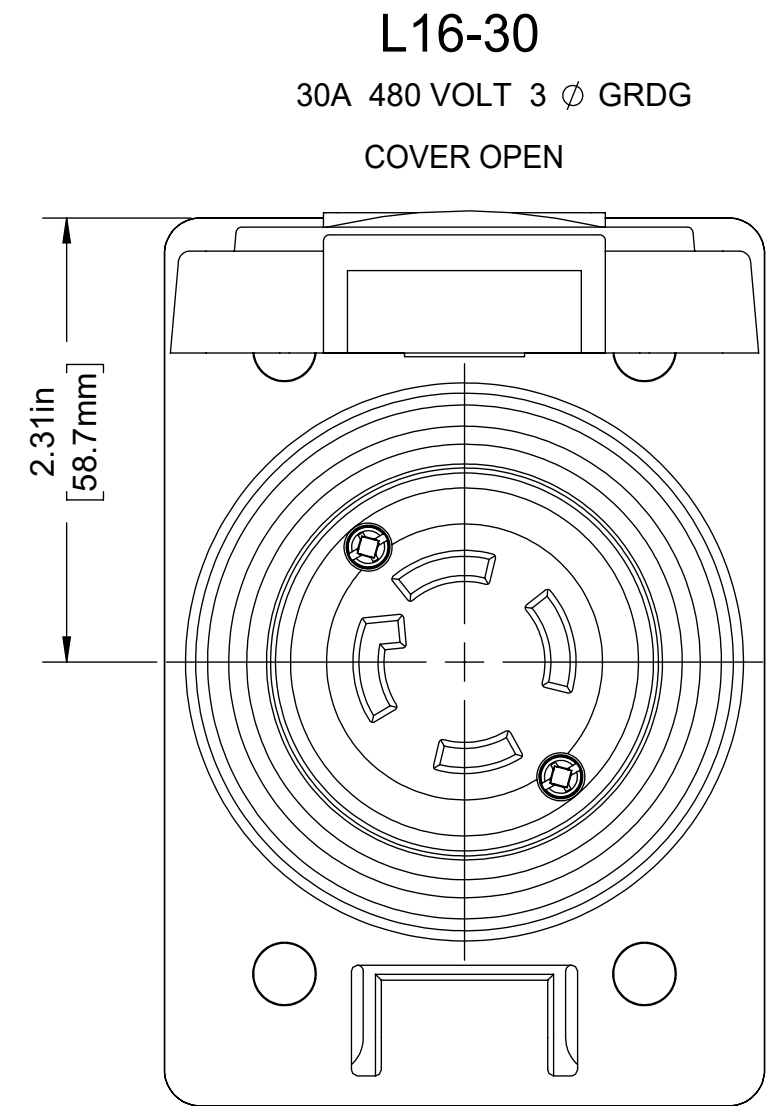

4

3

2

1

L16-30

30A 480 VOLT 3 ϕ GRDG

COVER OPEN

30A 4W WETGUARD FLANGED OUTLET
COVER FOR Cat. NO. 99W76-S

CATALOG # 99W76-S

30 AMP, 480 VOLT 3-PHASE, NEMA L16-30,
3 POLE, 4 WIRE, LOCKING SINGLE OUTLET,
GROUNDING, WETGUARD

UNLESS OTHERWISE SPECIFIED:
DO NOT SCALE DRAWING.
ALL DIMENSIONS ARE IN INCHES.
ALL ANGLES ARE IN DEGREES.

TOLERANCES

INCH	METRIC
.XX ± .01	.X ± .2 mm
.XXX ± .005	.XX ± .1 mm

ANGLES: ± 1/2°

THIRD ANGLE PROJECTION

ALL PRINTED COPIES
ARE UNCONTROLLED

LEVITON

TITLE:
99W76-S WETGUARD F.O.
CATALOG DRAWING L16-30

DWG NO.
CATSTD-99W76-00S-D01

SIZE B	SCALE:1:1	SHEET 1 OF 1	REV 1
------------------	-----------	--------------	----------

Copyright 2020. Unpublished. All Rights Reserved.

4

3

2

1