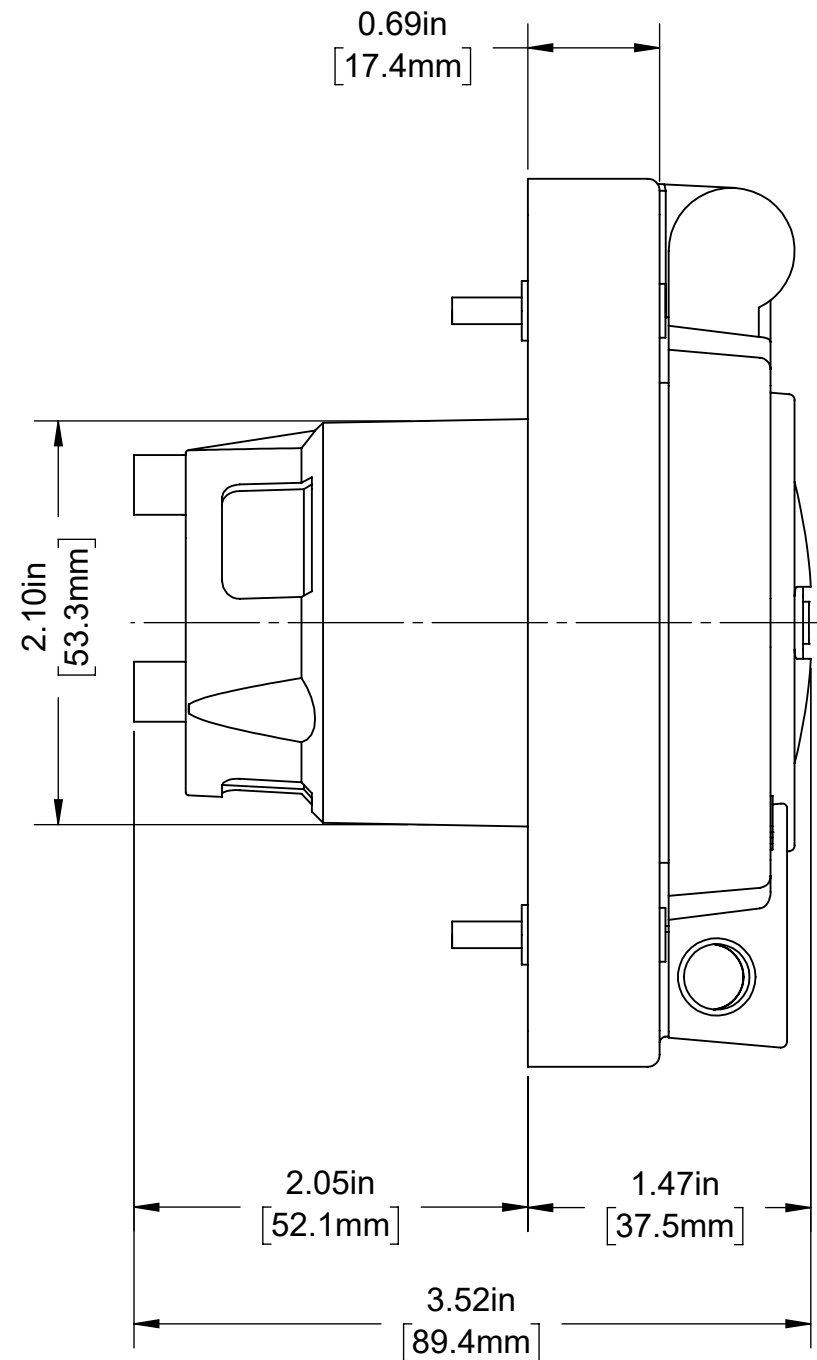

4

3

2

1

NEMA L6-20  
20A 250V GRDG  
2 POLE, 3 WIRE  
COVER OPEN

20A 3 WIRE WETGUARD FLANGED OUTLET  
COVER for Catalog No 97W48-S

UNLESS OTHERWISE SPECIFIED:  
DO NOT SCALE DRAWING.  
ALL DIMENSIONS ARE IN INCHES.  
ALL ANGLES ARE IN DEGREES.

TOLERANCES	
INCH	METRIC
.XX ± .01	.X ± .2 mm
.XXX ± .005	.XX ± .1 mm

ANGLES: ± 1/2°  
THIRD ANGLE PROJECTION

ALL PRINTED COPIES ARE UNCONTROLLED

**LEVITON**

TITLE:  
**97W48-S WETGUARD FLANGED  
OUTLET COVER NEMA L6-20**

DWG NO.  
**CATSTD-97W48-00S-D01**

SIZE <b>B</b>	SCALE: 1:1	SHEET 1 OF 1	REV <b>1</b>
------------------	------------	--------------	-----------------

Copyright 2019. Unpublished. All Rights Reserved.

4

3