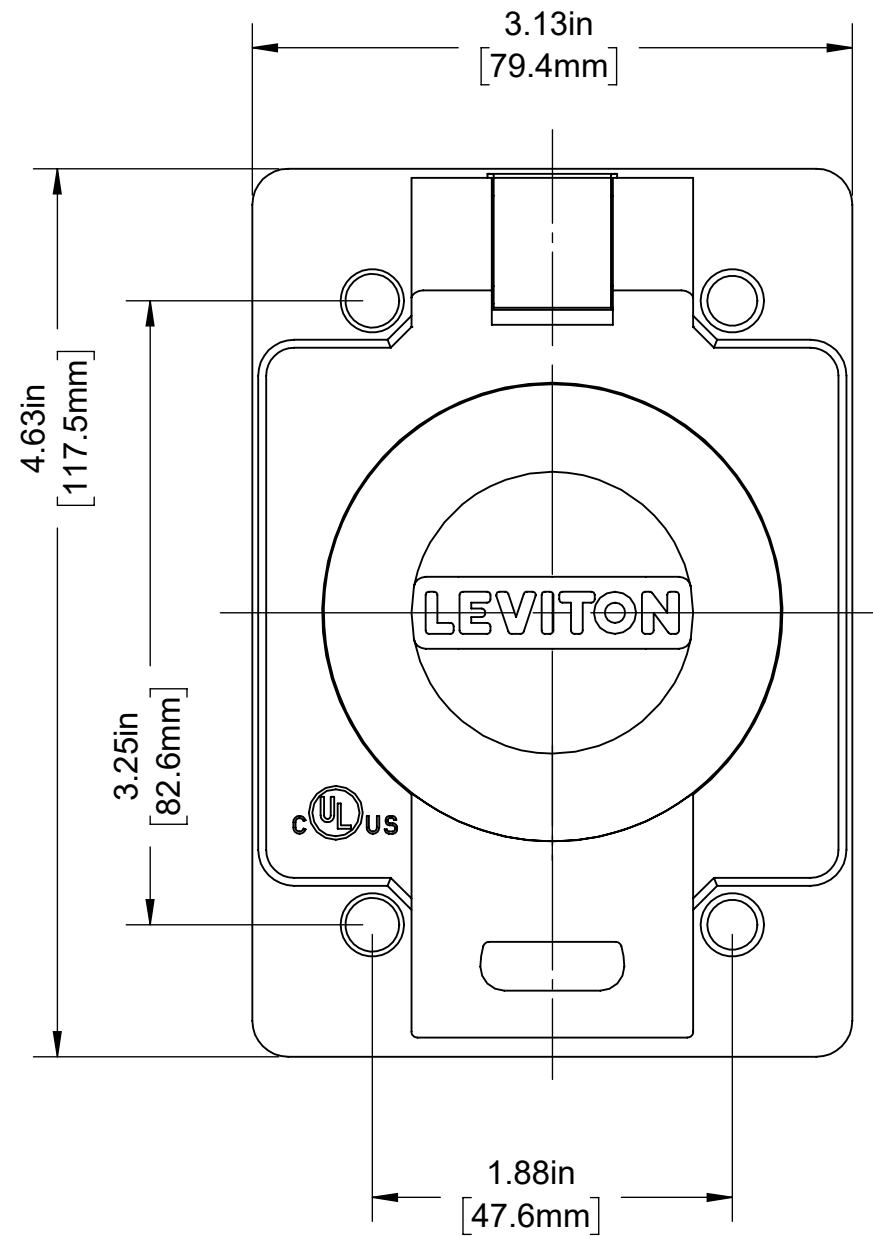

4

3

2

1

NEMA L6-20  
20A 250V GRDG  
2 POLE, 3 WIRE  
COVER OPEN

20A 3 WIRE WETGUARD FLANGED OUTLET  
COVER for Catalog No 97W48-S

UNLESS OTHERWISE SPECIFIED:  
DO NOT SCALE DRAWING.  
ALL DIMENSIONS ARE IN INCHES.  
ALL ANGLES ARE IN DEGREES.

TOLERANCES	
INCH	METRIC
.XX ± .01	.X ± .2 mm
.XXX ± .005	.XX ± .1 mm

ANGLES: ± 1/2°  
THIRD ANGLE PROJECTION

ALL PRINTED COPIES ARE UNCONTROLLED

**LEVITON**

TITLE:  
**97W48-S WETGUARD FLANGED  
OUTLET COVER NEMA L6-20**

DWG NO.  
**CATSTD-97W48-00S-D01**

SIZE <b>B</b>	SCALE: 1:1	SHEET 1 OF 1	REV <b>1</b>
------------------	------------	--------------	-----------------

Copyright 2019. Unpublished. All Rights Reserved.

4

3