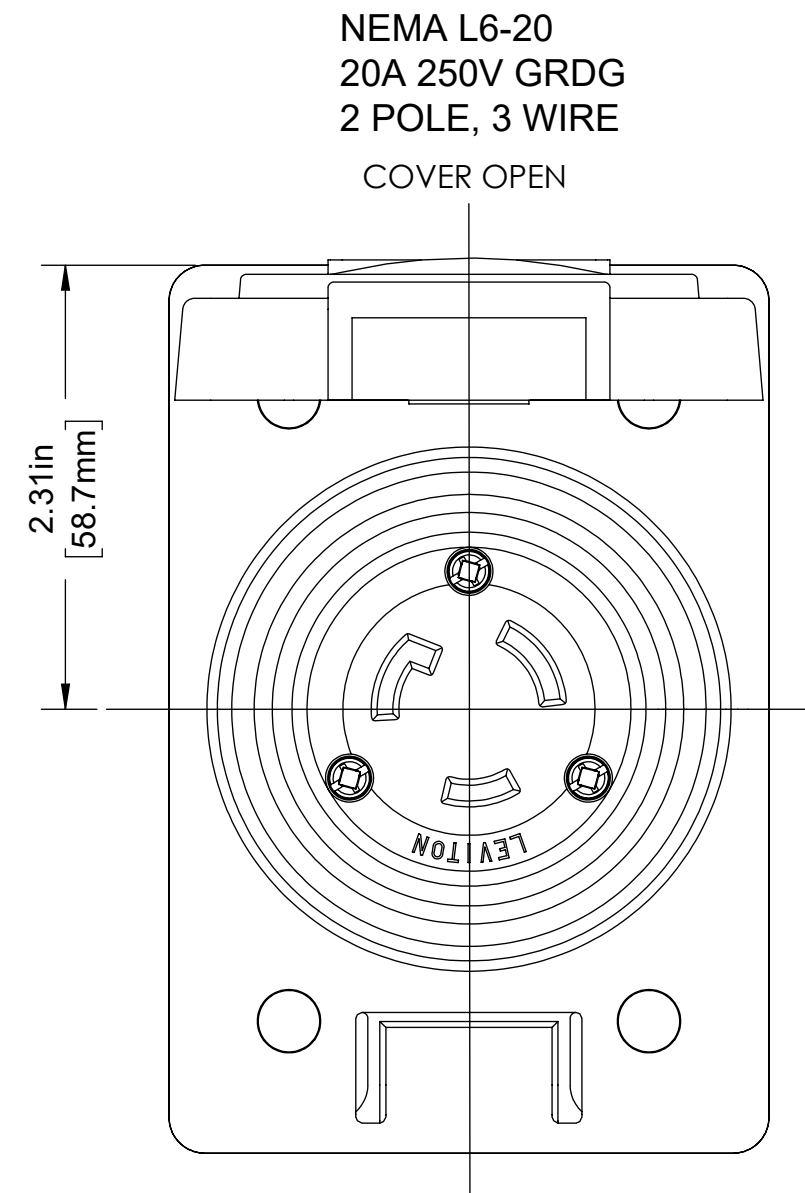

4

3

2

1

NEMA L6-20  
20A 250V GRDG  
2 POLE, 3 WIRE  
COVER OPEN

20A 3 WIRE WETGUARD FLANGED OUTLET  
COVER for Catalog No 97W48-S

UNLESS OTHERWISE SPECIFIED:  
DO NOT SCALE DRAWING.  
ALL DIMENSIONS ARE IN INCHES.  
ALL ANGLES ARE IN DEGREES.

TOLERANCES	
INCH	METRIC
.XX ± .01	.X ± .2 mm
.XXX ± .005	.XX ± .1 mm

ANGLES: ± 1/2°  
THIRD ANGLE PROJECTION

ALL PRINTED COPIES ARE UNCONTROLLED

**LEVITON**

TITLE:  
**97W48-S WETGUARD FLANGED  
OUTLET COVER NEMA L6-20**

DWG NO.  
**CATSTD-97W48-00S-D01**

SIZE <b>B</b>	SCALE: 1:1	SHEET 1 OF 1	REV <b>1</b>
------------------	------------	--------------	-----------------

Copyright 2019. Unpublished. All Rights Reserved.

4

3