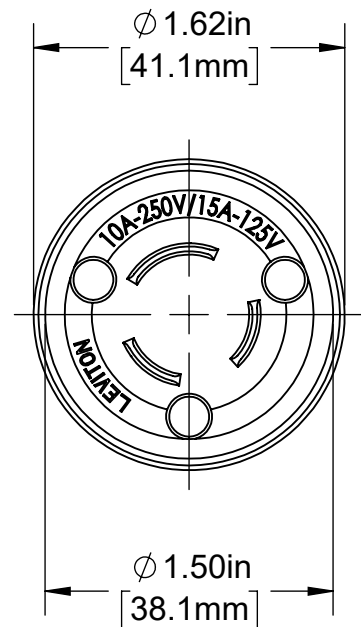

4

3

2

1

### CATALOG # 24W07

WETGUARD LOCKING PLUG  
 15A-125V/ 10A-250V, NON-NEMA,  
 3 POLE, 3 WIRE, NON-GROUNDING

UNLESS OTHERWISE SPECIFIED:  
 DO NOT SCALE DRAWING.  
 ALL DIMENSIONS ARE IN INCHES.  
 ALL ANGLES ARE IN DEGREES.

#### TOLERANCES

INCH	METRIC
.XX ± .01	.X ± .2 mm
.XXX ± .005	.XX ± .1 mm

TITLE:  
**24W07 WETGUARD PLUG  
 NON-NEMA CATALOG**

ANGLES: ± 1/2°

DWG NO.  
**CATSTD-24W07-000-D01**

THIRD ANGLE PROJECTION

SIZE	SCALE:1:1	SHEET 1 OF 1	REV
------	-----------	--------------	-----