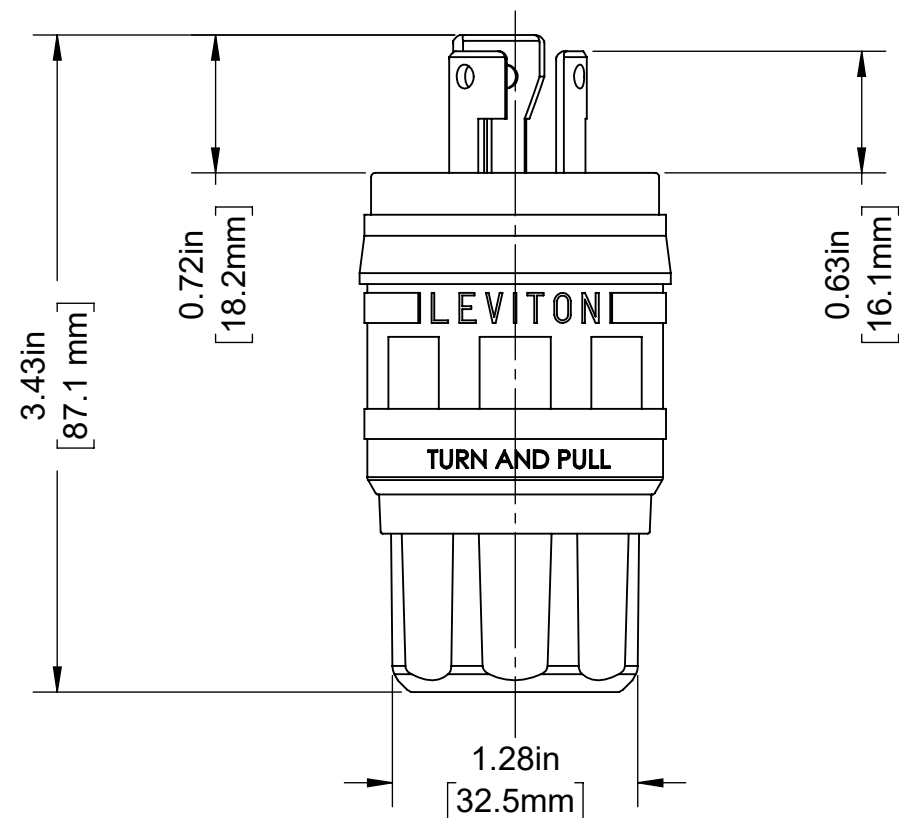

### CATALOG # 24W07

WETGUARD LOCKING PLUG  
 15A-125V/ 10A-250V, NON-NEMA,  
 3 POLE, 3 WIRE, NON-GROUNDING

UNLESS OTHERWISE SPECIFIED:  
 DO NOT SCALE DRAWING.  
 ALL DIMENSIONS ARE IN INCHES.  
 ALL ANGLES ARE IN DEGREES.

#### TOLERANCES

INCH	METRIC
.XX ± .01	.X ± .2 mm
.XXX ± .005	.XX ± .1 mm

TITLE:  
**24W07 WETGUARD PLUG  
 NON-NEMA CATALOG**

ANGLES: ± 1/2°

DWG NO.  
**CATSTD-24W07-000-D01**

THIRD ANGLE PROJECTION

SIZE	SCALE:1:1	SHEET 1 OF 1	REV
------	-----------	--------------	-----