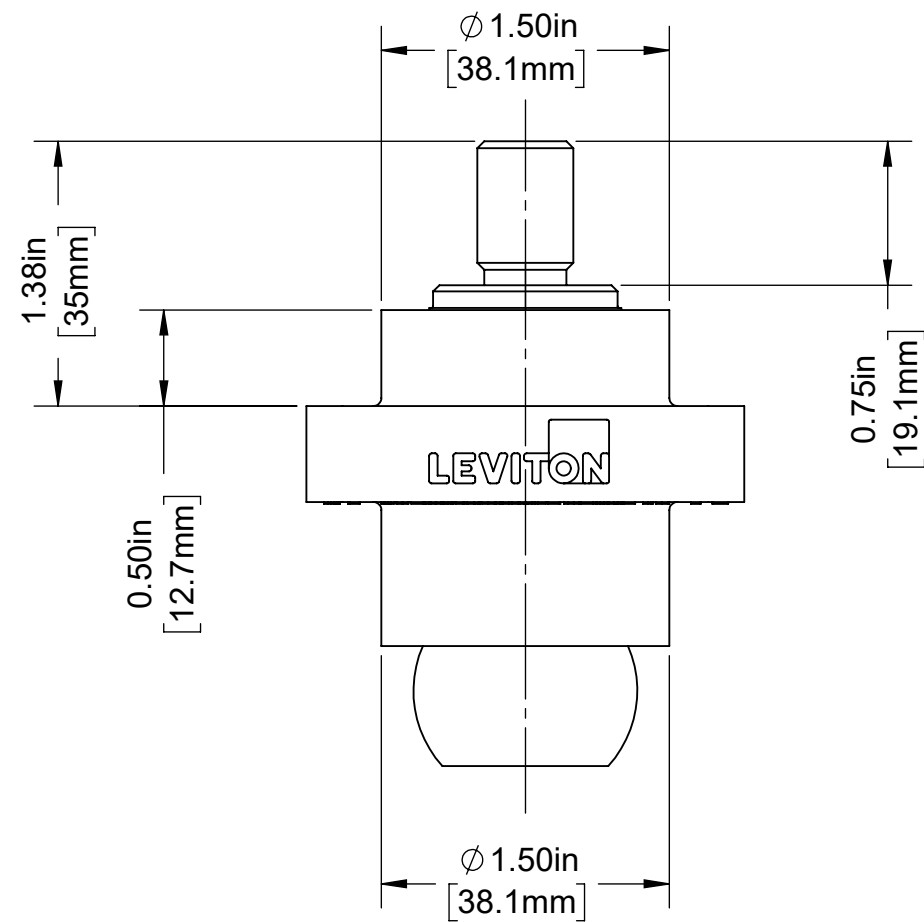

4

3

2

1

CATALOG # 18R22-U

18 SERIES SINGLE POLE CAM TYPE
 FEMALE PANEL RECEPTACLE
 BALL NOSE, THREADED STUD 0.750",
 600 VOLTS, RATED UP TO 400 AMPERES CONTINUOUS
 CABLE RANGE - #2 TO 4/0

UNLESS OTHERWISE SPECIFIED:
 DO NOT SCALE DRAWING.
 ALL DIMENSIONS ARE IN INCHES.
 ALL ANGLES ARE IN DEGREES.

TOLERANCES	
INCH	METRIC
.XX ± .01	.X ± .2 mm
.XXX ± .005	.XX ± .1 mm

ANGLES: ± 1/2°
 THIRD ANGLE PROJECTION

ALL PRINTED COPIES ARE UNCONTROLLED

LEVITON®			
TITLE: 18R22-U FEMALE 90 DEGREE THREADED STUD CATALOG			
DWG NO. CATSTD-18R22-0UX-D01			
SIZE B	SCALE:1:1	SHEET 1 OF 1	REV 1
Copyright 2020. Unpublished. All Rights Reserved.			