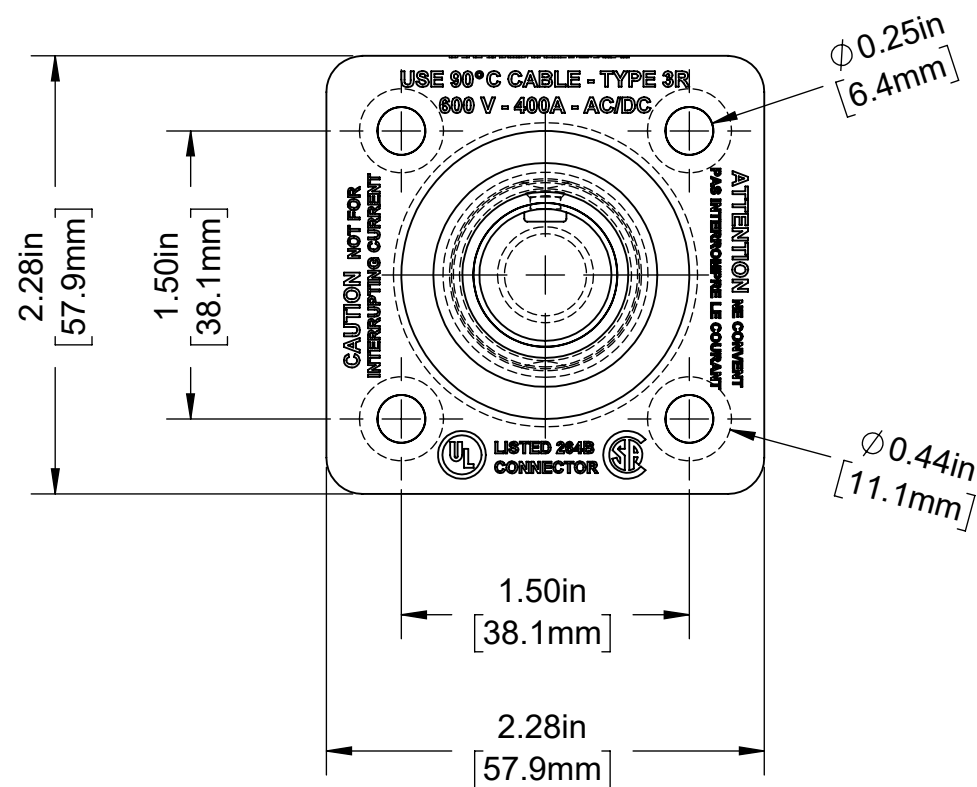

4

3

2

1

CATALOG # 18R22-U

18 SERIES SINGLE POLE CAM TYPE
 FEMALE PANEL RECEPTACLE
 BALL NOSE, THREADED STUD 0.750",
 600 VOLTS, RATED UP TO 400 AMPERES CONTINUOUS
 CABLE RANGE - #2 TO 4/0

UNLESS OTHERWISE SPECIFIED:
 DO NOT SCALE DRAWING.
 ALL DIMENSIONS ARE IN INCHES.
 ALL ANGLES ARE IN DEGREES.

TOLERANCES	
INCH	METRIC
.XX ± .01	.X ± .2 mm
.XXX ± .005	.XX ± .1 mm

ANGLES: ± 1/2°
 THIRD ANGLE PROJECTION

ALL PRINTED COPIES ARE UNCONTROLLED

LEVITON®			
TITLE: 18R22-U FEMALE 90 DEGREE THREADED STUD CATALOG			
DWG NO. CATSTD-18R22-0UX-D01			
SIZE B	SCALE:1:1	SHEET 1 OF 1	REV 1
Copyright 2020. Unpublished. All Rights Reserved.			