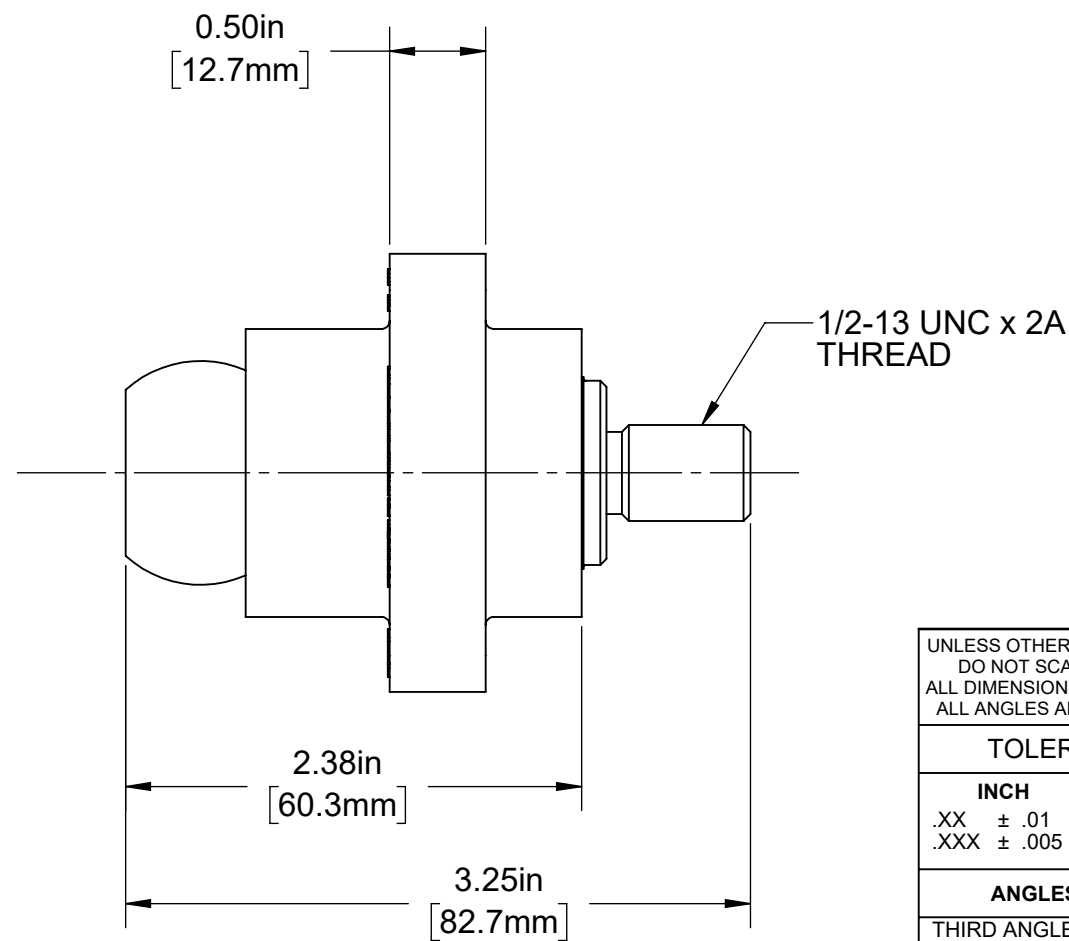

4

3

2

1

CATALOG # 18R22-U

18 SERIES SINGLE POLE CAM TYPE
 FEMALE PANEL RECEPTACLE
 BALL NOSE, THREADED STUD 0.750",
 600 VOLTS, RATED UP TO 400 AMPERES CONTINUOUS
 CABLE RANGE - #2 TO 4/0

UNLESS OTHERWISE SPECIFIED:
 DO NOT SCALE DRAWING.
 ALL DIMENSIONS ARE IN INCHES.
 ALL ANGLES ARE IN DEGREES.

TOLERANCES	
INCH	METRIC
.XX ± .01	.X ± .2 mm
.XXX ± .005	.XX ± .1 mm

ANGLES: ± 1/2°
 THIRD ANGLE PROJECTION

ALL PRINTED COPIES ARE UNCONTROLLED

LEVITON®			
TITLE: 18R22-U FEMALE 90 DEGREE THREADED STUD CATALOG			
DWG NO. CATSTD-18R22-0UX-D01			
SIZE B	SCALE:1:1	SHEET 1 OF 1	REV 1
Copyright 2020. Unpublished. All Rights Reserved.			