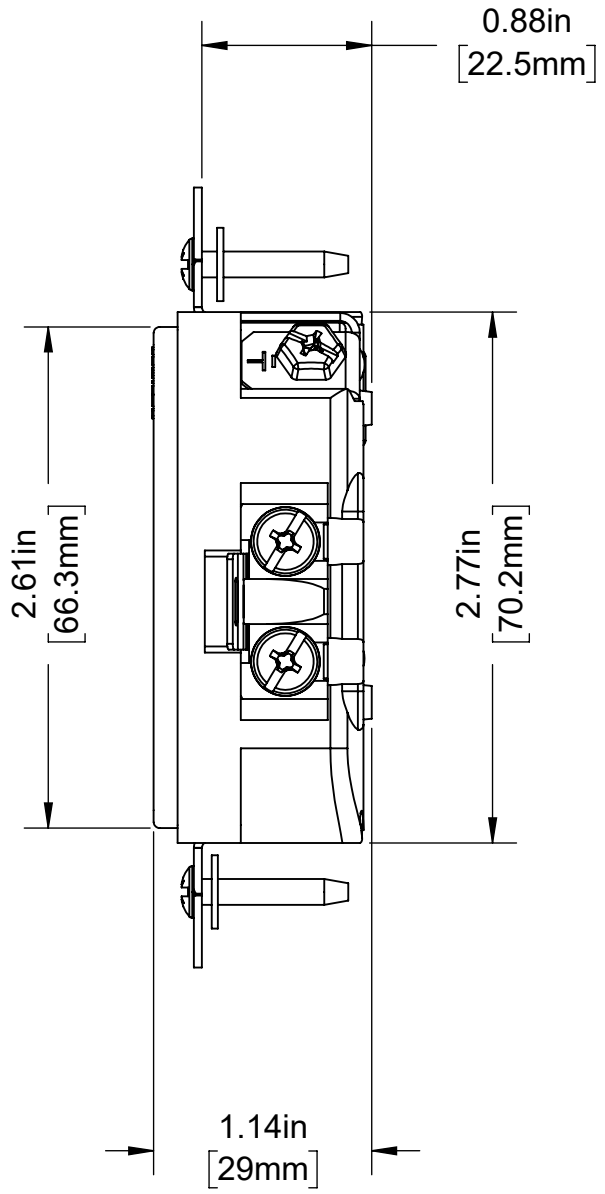

4 3 2 1

**CATALOG # 5825**

DECORA UNIVERSAL  
 DUPLEX RECEPTACLE  
 2 POLE, 3-WIRE  
 US 15A-125  
 EURO 10A-250V

**B**

**B**

**A**

**A**

4 3 2 1

UNLESS OTHERWISE SPECIFIED: DO NOT SCALE DRAWING. ALL DIMENSIONS ARE IN INCHES. ALL ANGLES ARE IN DEGREES.		<b>LEVITON</b>		
TOLERANCES		TITLE: <b>5825 UNIVERSAL RECEPTACLE CATALOG DRAWING</b>		
<b>INCH</b>	<b>METRIC</b>	DWG NO. <b>CATSTD-05825-00X-D01</b>		
.XX ± .01 .XXX ± .005	.X ± .2 mm .XX ± .1 mm			
<b>ANGLES: ± 1/2°</b>		SIZE	SCALE:1:1	SHEET 1 OF 1
THIRD ANGLE PROJECTION 		<b>B</b>	Copyright 2020. Unpublished. All Rights Reserved.	REV <b>1</b>
ALL PRINTED COPIES ARE UNCONTROLLED				