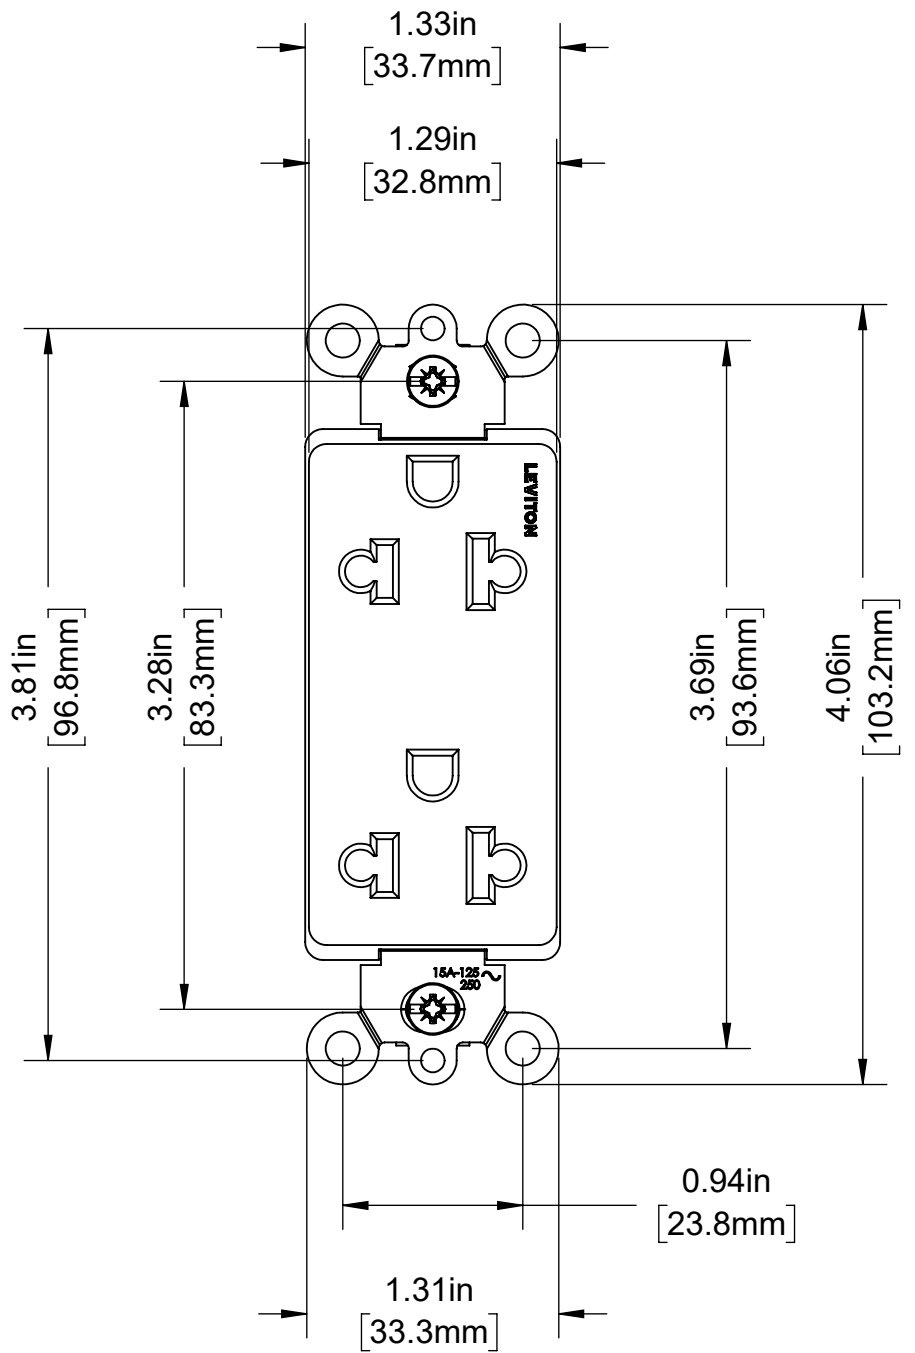

4 3 2 1

**CATALOG # 5825**

DECORA UNIVERSAL  
 DUPLEX RECEPTACLE  
 2 POLE, 3-WIRE  
 US 15A-125  
 EURO 10A-250V

**B**

**B**

**A**

**A**

4 3 2 1

UNLESS OTHERWISE SPECIFIED: DO NOT SCALE DRAWING. ALL DIMENSIONS ARE IN INCHES. ALL ANGLES ARE IN DEGREES.		<b>LEVITON</b>		
TOLERANCES		TITLE: <b>5825 UNIVERSAL RECEPTACLE CATALOG DRAWING</b>		
<b>INCH</b>	<b>METRIC</b>	DWG NO. <b>CATSTD-05825-00X-D01</b>		
.XX ± .01 .XXX ± .005	.X ± .2 mm .XX ± .1 mm			
<b>ANGLES: ± 1/2°</b>		SIZE	SCALE:1:1	SHEET 1 OF 1
THIRD ANGLE PROJECTION 		<b>B</b>	Copyright 2020. Unpublished. All Rights Reserved.	REV <b>1</b>
ALL PRINTED COPIES ARE UNCONTROLLED				