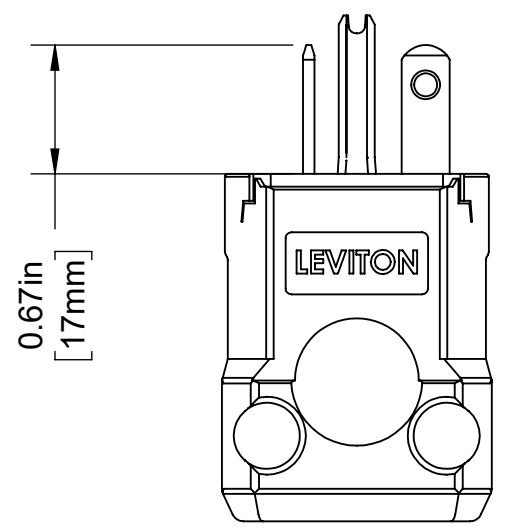

### CATALOG # 5356-VY

20 AMP, 125 VOLT, NEMA 5-20P,  
2 POLE, 3 WIRE, PLUG  
STRAIGHT BLADE, GROUNDING,  
PYTHON

|   |                           |   |   |                 |
|---|---------------------------|---|---|-----------------|
| UNLESS OTHERWISE SPECIFIED:<br>DO NOT SCALE DRAWING.<br>ALL DIMENSIONS ARE IN INCHES.<br>ALL ANGLES ARE IN DEGREES. |                           | <b>LEVITON®</b>   |   |                 |
| TOLERANCES  |                           | TITLE:<br><b>5356-VY PYTHON PLUG<br/>20A-125V CATALOG DRAWING</b> |   |                 |
| <b>INCH</b>   | <b>METRIC</b>             | DWG NO.<br><b>CATSTD-05356-0VX-D01</b>                            |   |                 |
| .XX ± .01<br>.XXX ± .005  | .X ± .2 mm<br>.XX ± .1 mm |   |   |                 |
| <b>ANGLES: ± 1/2°</b>   |                           | SIZE  | SCALE:1:1   | SHEET 1 OF 1    |
| THIRD ANGLE PROJECTION  |                           | <b>B</b>  | Copyright 2020. Unpublished. All Rights Reserved. | REV<br><b>1</b> |
| ALL PRINTED COPIES<br>ARE UNCONTROLLED  |                           |   |   |                 |