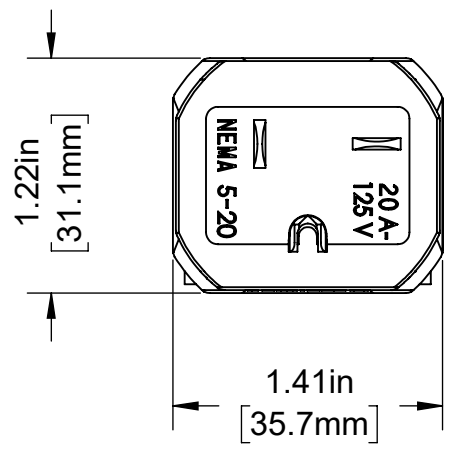

4

3

2

1

### CATALOG # 5356-VY

20 AMP, 125 VOLT, NEMA 5-20P,  
2 POLE, 3 WIRE, PLUG  
STRAIGHT BLADE, GROUNDING,  
PYTHON

|   |                           |   |   |                 |
|---|---------------------------|---|---|-----------------|
| UNLESS OTHERWISE SPECIFIED:<br>DO NOT SCALE DRAWING.<br>ALL DIMENSIONS ARE IN INCHES.<br>ALL ANGLES ARE IN DEGREES. |                           | <b>LEVITON®</b>   |   |                 |
| TOLERANCES  |                           | TITLE:<br><b>5356-VY PYTHON PLUG<br/>20A-125V CATALOG DRAWING</b> |   |                 |
| <b>INCH</b>   | <b>METRIC</b>             | DWG NO.<br><b>CATSTD-05356-0VX-D01</b>                            |   |                 |
| .XX ± .01<br>.XXX ± .005  | .X ± .2 mm<br>.XX ± .1 mm |   |   |                 |
| <b>ANGLES: ± 1/2°</b>   |                           | SIZE  | SCALE:1:1   | SHEET 1 OF 1    |
| THIRD ANGLE PROJECTION  |                           | <b>B</b>  | Copyright 2020. Unpublished. All Rights Reserved. | REV<br><b>1</b> |
| ALL PRINTED COPIES<br>ARE UNCONTROLLED  |                           |   |   |                 |