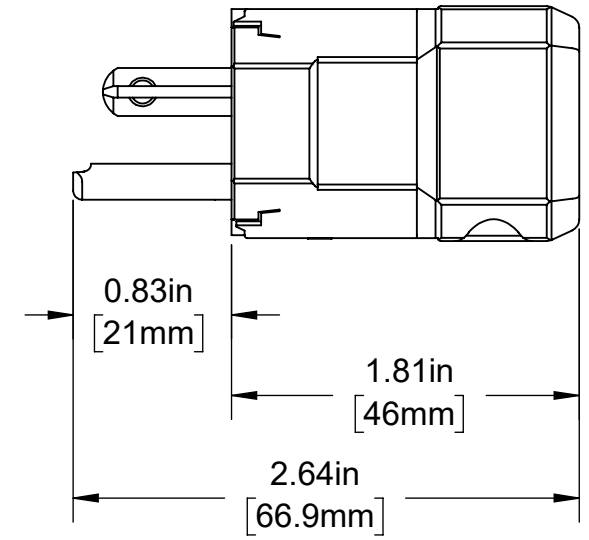

4

3

2

1

### CATALOG # 5356-VY

20 AMP, 125 VOLT, NEMA 5-20P,  
2 POLE, 3 WIRE, PLUG  
STRAIGHT BLADE, GROUNDING,  
PYTHON

|   |                           |   |   |                 |
|---|---------------------------|---|---|-----------------|
| UNLESS OTHERWISE SPECIFIED:<br>DO NOT SCALE DRAWING.<br>ALL DIMENSIONS ARE IN INCHES.<br>ALL ANGLES ARE IN DEGREES. |                           | <b>LEVITON®</b>   |   |                 |
| TOLERANCES  |                           | TITLE:<br><b>5356-VY PYTHON PLUG<br/>20A-125V CATALOG DRAWING</b> |   |                 |
| <b>INCH</b>   | <b>METRIC</b>             | DWG NO.<br><b>CATSTD-05356-0VX-D01</b>                            |   |                 |
| .XX ± .01<br>.XXX ± .005  | .X ± .2 mm<br>.XX ± .1 mm |   |   |                 |
| <b>ANGLES: ± 1/2°</b>   |                           | SIZE  | SCALE:1:1   | SHEET 1 OF 1    |
| THIRD ANGLE PROJECTION  |                           | <b>B</b>  | Copyright 2020. Unpublished. All Rights Reserved. | REV<br><b>1</b> |
| ALL PRINTED COPIES<br>ARE UNCONTROLLED  |                           |   |   |                 |