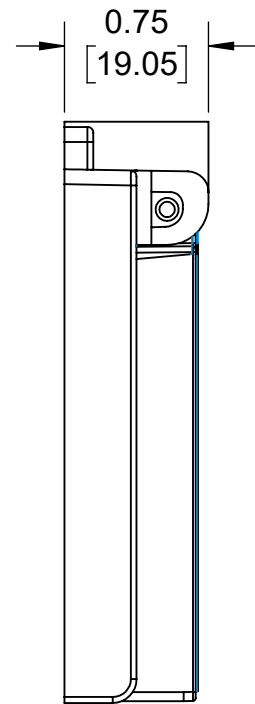

4

3

2

1

UPPER VALUES = INCHES
LOWER VALUES = MM

CATALOG #4996
1-GANG DECORA/GFCI
RECEPTACLE COVER
HORIZONTAL MOUNT

UNLESS OTHERWISE SPECIFIED:
DO NOT SCALE DRAWING.
ALL DIMENSIONS ARE IN INCHES.
ALL ANGLES ARE IN DEGREES.

TOLERANCES	
INCH	METRIC
.XX ± .01	.X ± .2 mm
.XXX ± .005	.XX ± .1 mm

TITLE:
**WEATHERPROOF COVER
CATALOG DRAWING**

ANGLES: ± 1/2°
THIRD ANGLE PROJECTION

DWG NO.
CATSTD-04996-000-D01

SIZE B	SCALE:1:1	SHEET 1 OF 1	REV 1
------------------	-----------	--------------	-----------------