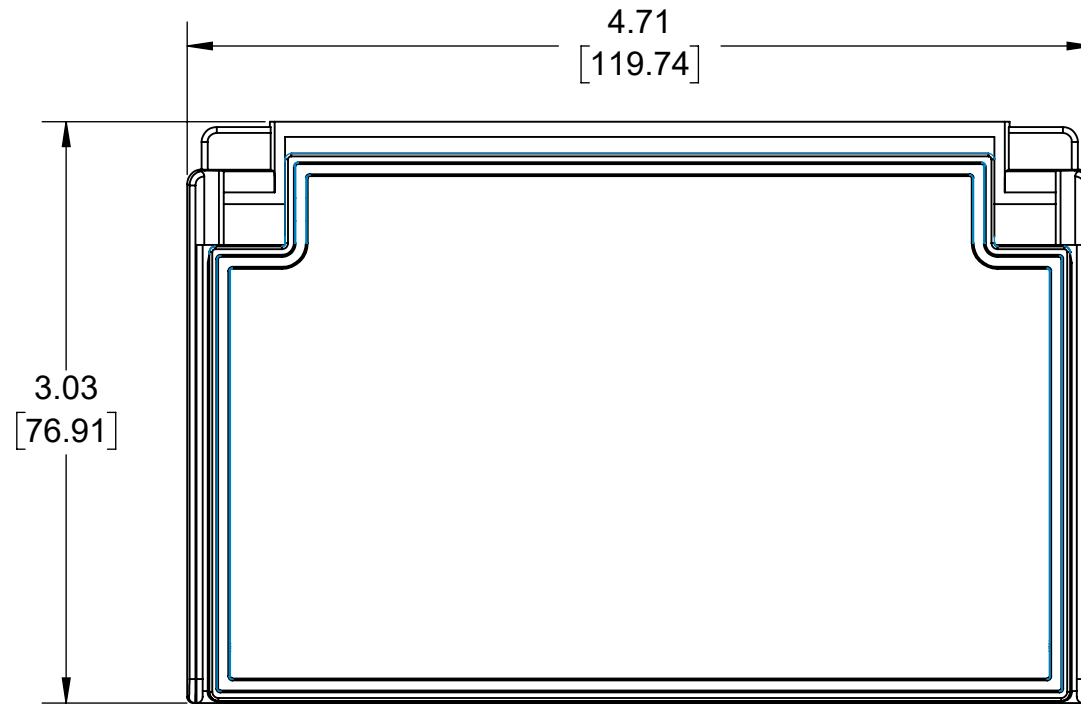

4

3

2

1

UPPER VALUES = INCHES
LOWER VALUES = MM

CATALOG #4996
1-GANG DECORA/GFCI
RECEPTACLE COVER
HORIZONTAL MOUNT

UNLESS OTHERWISE SPECIFIED:
DO NOT SCALE DRAWING.
ALL DIMENSIONS ARE IN INCHES.
ALL ANGLES ARE IN DEGREES.

TOLERANCES	
INCH	METRIC
.XX ± .01	.X ± .2 mm
.XXX ± .005	.XX ± .1 mm

TITLE:
**WEATHERPROOF COVER
CATALOG DRAWING**

ANGLES: ± 1/2°
THIRD ANGLE PROJECTION

DWG NO.
CATSTD-04996-000-D01

SIZE B	SCALE:1:1	SHEET 1 OF 1	REV 1
------------------	-----------	--------------	-----------------