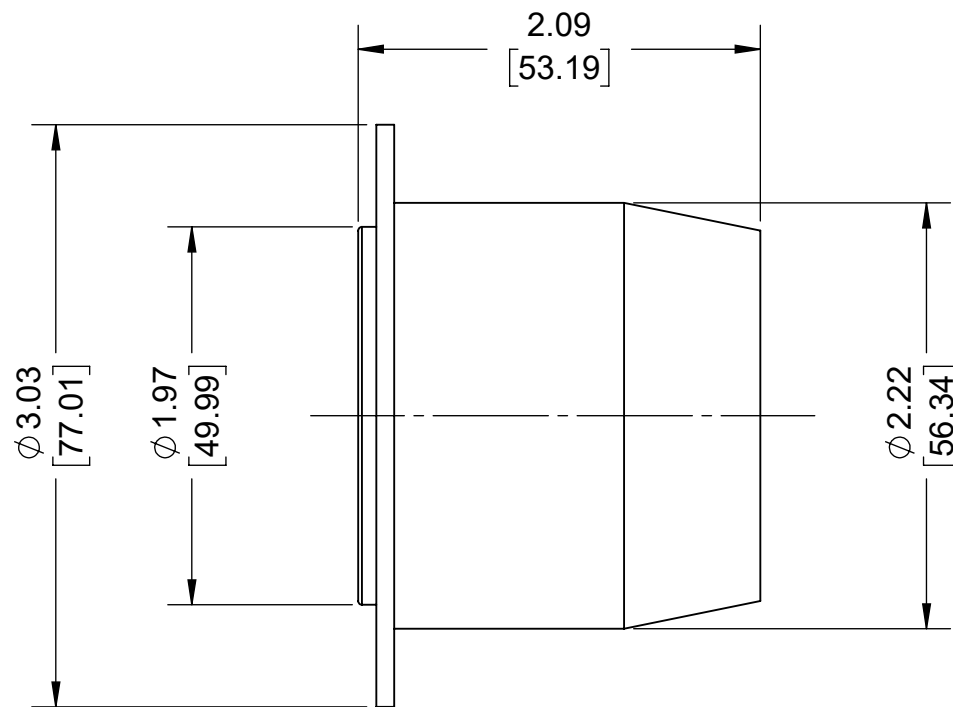

4

3

2

1

CATALOG # 2776

30A 347/600 VOLT 3 PHASE FLANGED OUTLET
NEMA L20-30R, 4 POLE, 4 WIRE, NON-GROUNDING

UNLESS OTHERWISE SPECIFIED:
DO NOT SCALE DRAWING.
ALL DIMENSIONS ARE IN INCHES.
ALL ANGLES ARE IN DEGREES.

LEVITON

TOLERANCES	
INCH	METRIC
.XX ± .01	.X ± .2 mm
.XXX ± .005	.XX ± .1 mm

TITLE:
**FLNG OUTLET, NEMA L20-30R
CATALOG DRAWING**

ANGLES: ± 1/2°
THIRD ANGLE PROJECTION

DWG NO.
CATSTD-02776-000-D01

SIZE B	SCALE: 1:1	SHEET 1 OF 1	REV 1
------------------	------------	--------------	-----------------