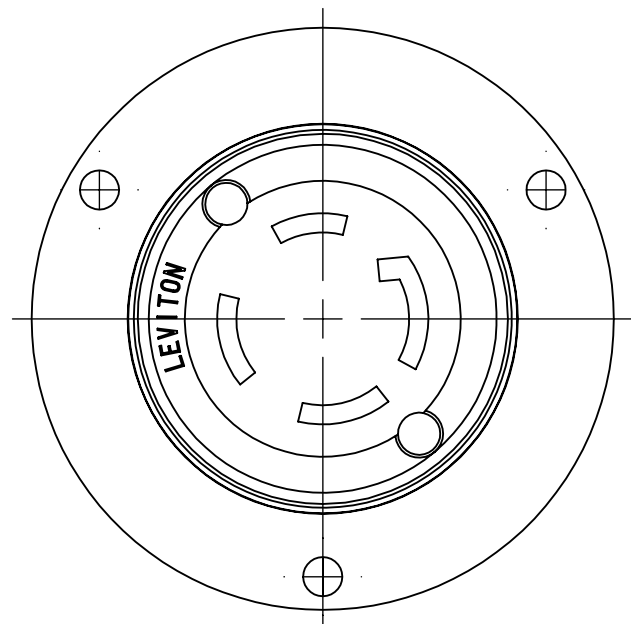

4

3

2

1

CATALOG # 2776

30A 347/600 VOLT 3 PHASE FLANGED OUTLET
NEMA L20-30R, 4 POLE, 4 WIRE, NON-GROUNDING

UNLESS OTHERWISE SPECIFIED:
DO NOT SCALE DRAWING.
ALL DIMENSIONS ARE IN INCHES.
ALL ANGLES ARE IN DEGREES.

LEVITON

TOLERANCES	
INCH	METRIC
.XX ± .01	.X ± .2 mm
.XXX ± .005	.XX ± .1 mm

TITLE:
**FLNG OUTLET, NEMA L20-30R
CATALOG DRAWING**

ANGLES: ± 1/2°
THIRD ANGLE PROJECTION

DWG NO.
CATSTD-02776-000-D01

SIZE B	SCALE: 1:1	SHEET 1 OF 1	REV 1
------------------	------------	--------------	-----------------