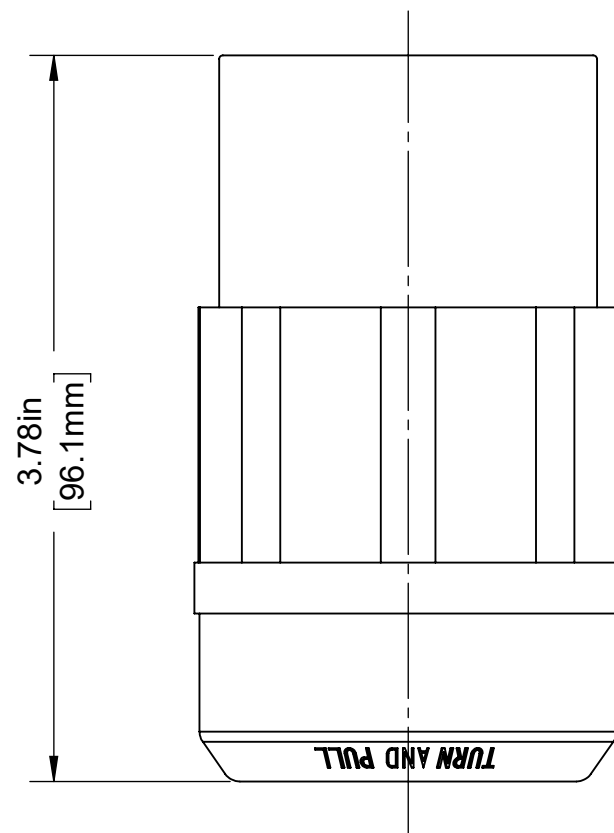

4

3

2

1

CATALOG # 2423

20A, 250 VOLT 3-PHASE, LOCKING CONNECTOR
NEMA L15-20R, 3 POLE, 4 WIRE, GROUNDING

UNLESS OTHERWISE SPECIFIED:
DO NOT SCALE DRAWING.
ALL DIMENSIONS ARE IN INCHES.
ALL ANGLES ARE IN DEGREES.

LEVITON

TOLERANCES	
INCH	METRIC
.XX ± .01	.X ± .2 mm
.XXX ± .005	.XX ± .1 mm

TITLE:
**2423 20A CONNECTOR L15-20
CATALOG DRAWING**

ANGLES: ± 1/2°

DWG NO.
CATSTD-02423-000-D01

THIRD ANGLE PROJECTION	SIZE	SCALE:1:1	SHEET 1 OF 1	REV
	B			1