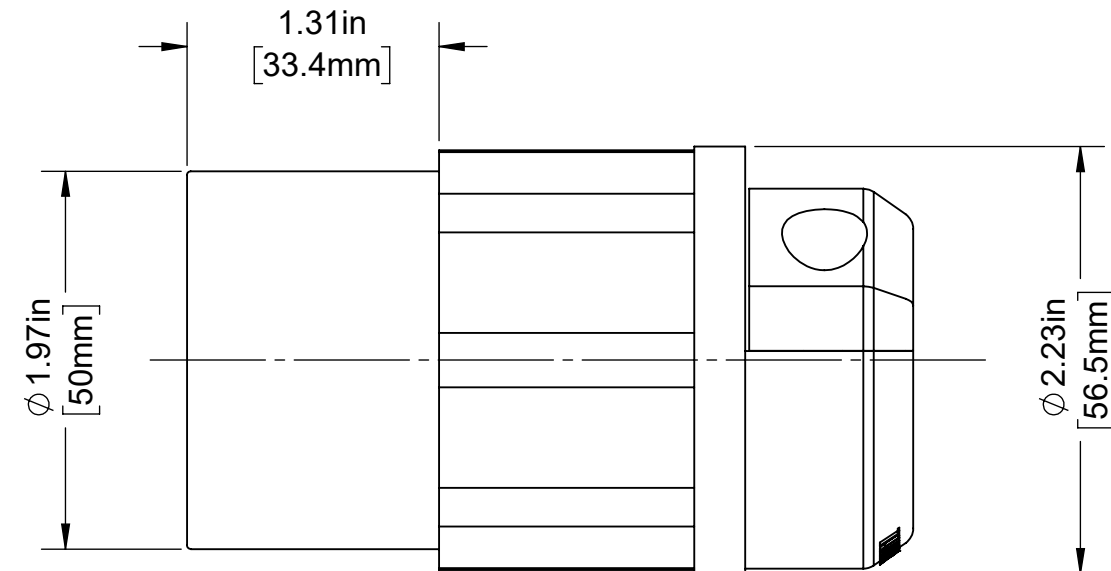

4

3

2

1

CATALOG # 2423

20A, 250 VOLT 3-PHASE, LOCKING CONNECTOR
NEMA L15-20R, 3 POLE, 4 WIRE, GROUNDING

UNLESS OTHERWISE SPECIFIED:
DO NOT SCALE DRAWING.
ALL DIMENSIONS ARE IN INCHES.
ALL ANGLES ARE IN DEGREES.

LEVITON

TOLERANCES	
INCH	METRIC
.XX ± .01	.X ± .2 mm
.XXX ± .005	.XX ± .1 mm

TITLE:
**2423 20A CONNECTOR L15-20
CATALOG DRAWING**

ANGLES: ± 1/2°

DWG NO.
CATSTD-02423-000-D01

THIRD ANGLE PROJECTION	SIZE	SCALE:1:1	SHEET 1 OF 1	REV
	B			1