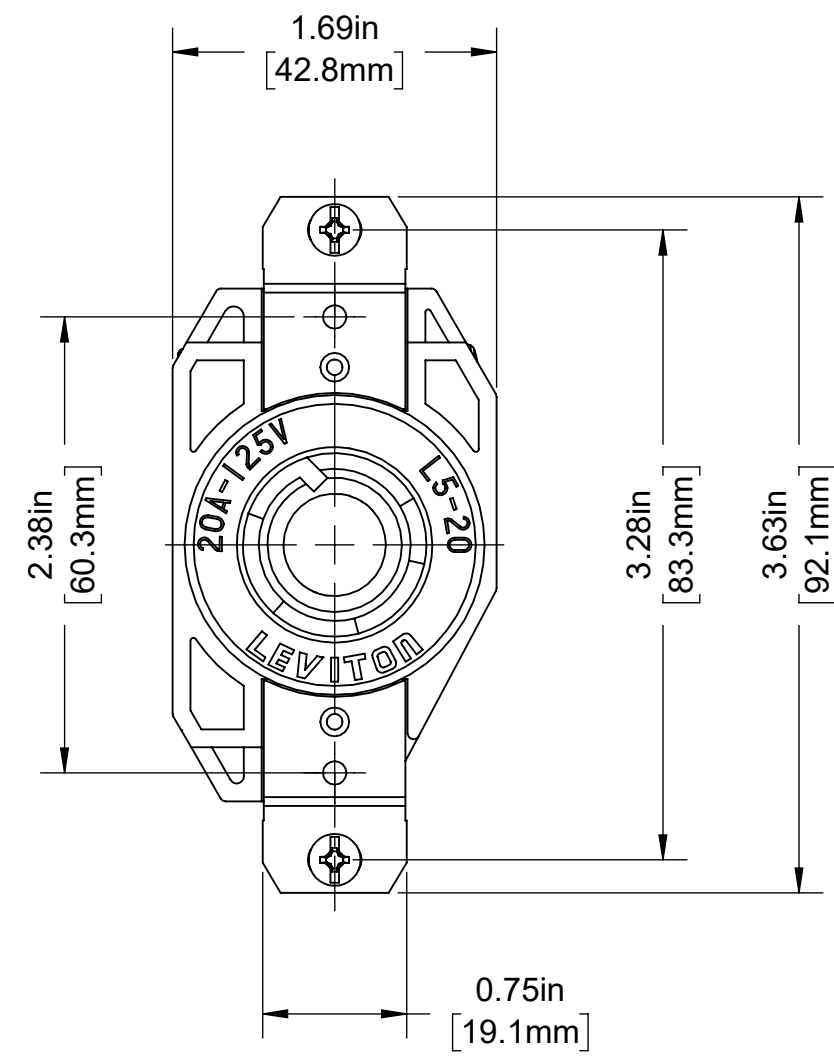

4

3

2

1

CATALOG # 2310

V0 MAX SINGLE LOCKING RECEPTACLE
 20 AMP, 125 VOLT, GROUNDING,
 2 POLE, 3 WIRE, NEMA L5-20R

UNLESS OTHERWISE SPECIFIED:
 DO NOT SCALE DRAWING.
 ALL DIMENSIONS ARE IN INCHES.
 ALL ANGLES ARE IN DEGREES.

TOLERANCES	
INCH	METRIC
.XX ± .01	.X ± .2 mm
.XXX ± .005	.XX ± .1 mm

TITLE:
**2310 V0 MAX FR CATALOG
 DRAWING FOR NEMA L5-20**

ANGLES: ± 1/2°

DWG NO.
CATSTD-02310-0XX-D01

THIRD ANGLE PROJECTION	SIZE	SCALE:1:1	SHEET 1 OF 1	REV
	B			1