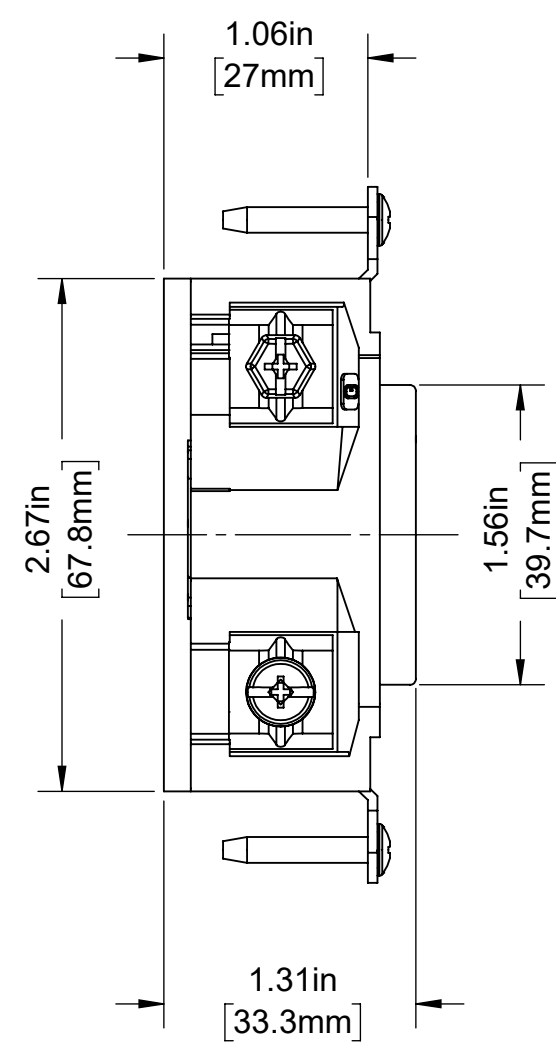

4

3

2

1

CATALOG # 2310

V0 MAX SINGLE LOCKING RECEPTACLE
 20 AMP, 125 VOLT, GROUNDING,
 2 POLE, 3 WIRE, NEMA L5-20R

UNLESS OTHERWISE SPECIFIED:
 DO NOT SCALE DRAWING.
 ALL DIMENSIONS ARE IN INCHES.
 ALL ANGLES ARE IN DEGREES.

TOLERANCES	
INCH	METRIC
.XX ± .01	.X ± .2 mm
.XXX ± .005	.XX ± .1 mm

TITLE:
**2310 V0 MAX FR CATALOG
 DRAWING FOR NEMA L5-20**

ANGLES: ± 1/2°

DWG NO.
CATSTD-02310-0XX-D01

THIRD ANGLE PROJECTION	SIZE	SCALE:1:1	SHEET 1 OF 1	REV
	B			1