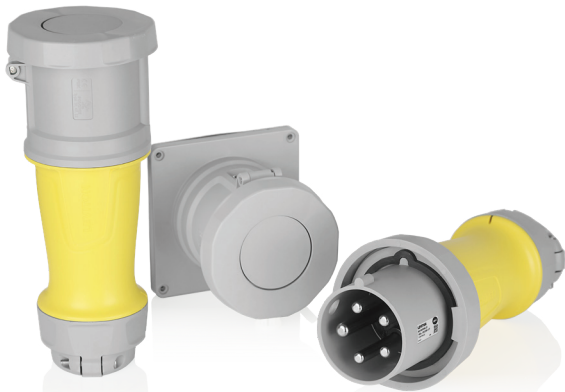

MARINE POWER PEDESTALS

- An all-in-one dockside power solution
- Supports power, water, metering, and lighting in one pedestal
- Built for durability in harsh environments
- Fully customizable to meet marina requirements

SLEEK, LOW-PROFILE
METALLIC DESIGN

STORM-READY
NON-METALLIC
OPTIONS

COMPLETE THE DOCK

- Dockside Ladders – Precision-constructed ladders designed for durability and secure access
- Dockside Fenders – Durable fender solutions designed to help protect dock structures and boats
- Additional Dock Accessories:
 - Cleats
 - Piling caps
 - Line hangers
 - Hose and cable holders
 - Lighting
 - Fire pedestals
 - And more!

POWER SOLUTIONS:

LEV Series Marine Grade Pin & Sleeve

The industry's only ABYC certified pin & sleeve

Powerswitch Safety Disconnect Switches

Corrosion-resistant, convenient means to shut off power at the dock, supporting safe operation and maintenance

Corrosion-Resistant Wiring Devices

Rugged, impact-resistant construction to help withstand moisture, chemicals, and heavy use. With flexible cord clamp sizes, they support reliable performance and easy installation.