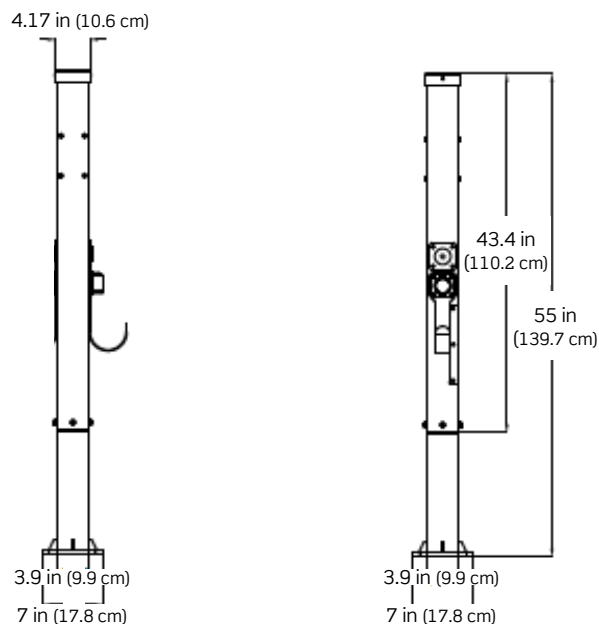

- Allows for one electric vehicle charging station to be mounted on a freestanding pedestal to save installation cost, space and time
- Compliant with Americans with Disabilities Act (ADA) recommended charge connect height of less than 48" (122 cm) and greater than 24" (61 cm).
- For use only with EV Series Hardwire Charging Stations.

Technical Information

Material Specifications

Pole/Base: Carbon Steel

Product Features

Application : Commercial, Public Use

Device Type : Pedestal

Standards and Certifications

Certification : UL 1773 and CSA C22.2 No 76

Warranty : 1-Year Limited

UPC Code : 07847701892 7

Country of Origin : China

Dimensional Drawing

SPECIFICATION SUBMITTAL

JOB NAME: <input type="text"/>	CATALOG NUMBERS: <input type="text"/>	<input type="text"/>
JOB NUMBER: <input type="text"/>	<input type="text"/>	<input type="text"/>