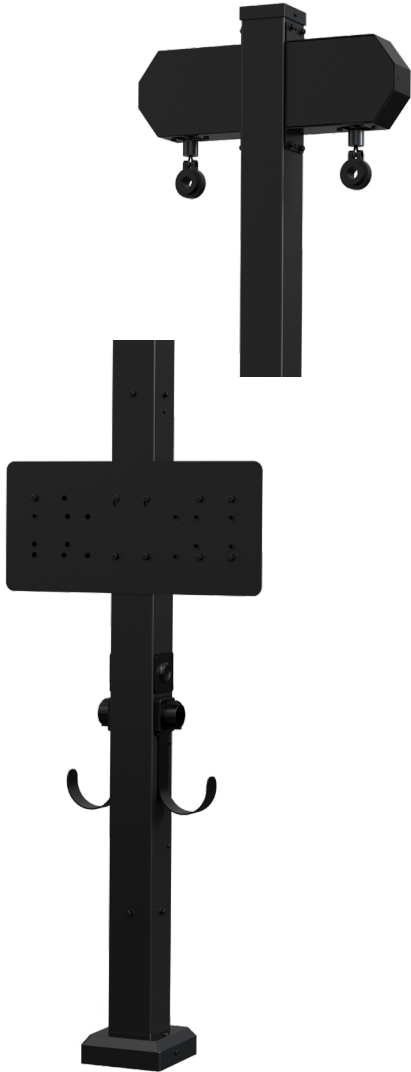

EPCMX-6 / EPCMY-6

Pedestal Body & Mounting Plate / Retractable Cord Management System

Pedestal Body & Mounting Plate : EPCMX-6

Retractable Cord Management System : EPCMY-6

For A Dual Mount Charging Station Pedestal, Side by /Side with Retractable Cord Management ASSEMBLY.

For use only with EV Series Hardwire Charging Stations.

MUST BE ORDERED TOGETHER. Mounting Hardware Included.

- Allows for two electric vehicle charging stations to be mounted side/side on a freestanding pedestal to save installation cost, space and time
- Retractable cord management helps keep charging cable off the ground
- Compliant with Americans with Disabilities Act (ADA) recommended charge connect height of less than 48" (122 cm) and greater than 24" (61 cm).
- For use only with EV Series Hardwire Charging Stations.

Technical Information

Material Specifications

Pole/Base: Carbon Steel

Standards and Certifications

Certification :

For EPCMX-6 Only:

UL 1773

CSA C22.2 No 76

Warranty : 1-Year Limited

Product Features

Application : Commercial, Public Use

Device Type : Pedestal

UPC Code :

EPCMX-6 : 07847701891 0

EPCMY-6 : 07847702030 2

Country of Origin : China