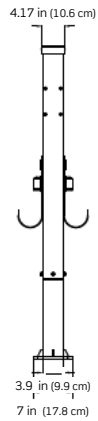

For use only with EV Series Hardwire Charging Stations.

MUST BE ORDERED TOGETHER. Mounting Hardware Included.

- Allows for two electric vehicle charging stations to be mounted side/side on a freestanding pedestal to save installation cost, space and time
- Retractable cord management helps keep charging cable off the ground
- Compliant with Americans with Disabilities Act (ADA) recommended charge connect height of less than 48" (122 cm) and greater than 24" (61 cm).
- For use only with EV Series Hardwire Charging Stations.

Technical Information

Material Specifications

Pole/Base: Carbon Steel

Standards and Certifications

Certification :

For EPCMX-6 Only:

UL 1773

CSA C22.2 No 76

Warranty : 1-Year Limited

Product Features

Application : Commercial, Public Use

Device Type : Pedestal

UPC Code :

EPCMX-6 : 07847701891 0

EPCMY-6 : 07847702030 2

Country of Origin : China

Dimensional Drawing

EPCMX-6

EPCMY-6

EPCMX-6 + EPCMY-6

SPECIFICATION SUBMITTAL

<p>JOB NAME:</p> <input style="width: 100%; height: 20px;" type="text"/>	<p>CATALOG NUMBERS:</p> <input style="width: 50%; height: 20px;" type="text"/> <input style="width: 50%; height: 20px;" type="text"/>
<p>JOB NUMBER:</p> <input style="width: 100%; height: 20px;" type="text"/>	<input style="width: 50%; height: 20px;" type="text"/> <input style="width: 50%; height: 20px;" type="text"/>