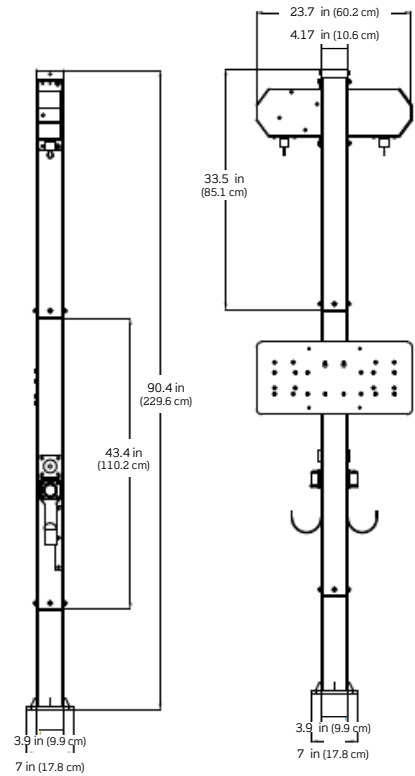

EPCMX-6 / EPCMY-6

Pedestal Body & Mounting Plate / Retractable Cord Management System

Pedestal Body & Mounting Plate : EPCMX-6

Retractable Cord Management System : EPCMY-6

For A Dual Mount Charging Station Pedestal, Side by /Side with Retractable Cord Management ASSEMBLY.

For use only with EV Series Hardwire Charging Stations.

MUST BE ORDERED TOGETHER. Mounting Hardware Included.

- Allows for two electric vehicle charging stations to be mounted side/side on a freestanding pedestal to save installation cost, space and time
- Retractable cord management helps keep charging cable off the ground
- Compliant with Americans with Disabilities Act (ADA) recommended charge connect height of less than 48" (122 cm) and greater than 24" (61 cm).
- For use only with EV Series Hardwire Charging Stations.

Technical Information

Material Specifications

Pole/Base: Carbon Steel

Standards and Certifications

Certification :

For EPCMX-6 Only:

UL 1773

CSA C22.2 No 76

Dimensional Drawing

EPCMX-6

EPCMY-6

EPCMX-6 + EPCMY-6

SPECIFICATION SUBMITTAL

<p>JOB NAME:</p> <input style="width: 100%; height: 20px;" type="text"/>	<p>CATALOG NUMBERS:</p> <input style="width: 50%; height: 20px;" type="text"/> <input style="width: 50%; height: 20px;" type="text"/>
<p>JOB NUMBER:</p> <input style="width: 100%; height: 20px;" type="text"/>	<input style="width: 50%; height: 20px;" type="text"/> <input style="width: 50%; height: 20px;" type="text"/>