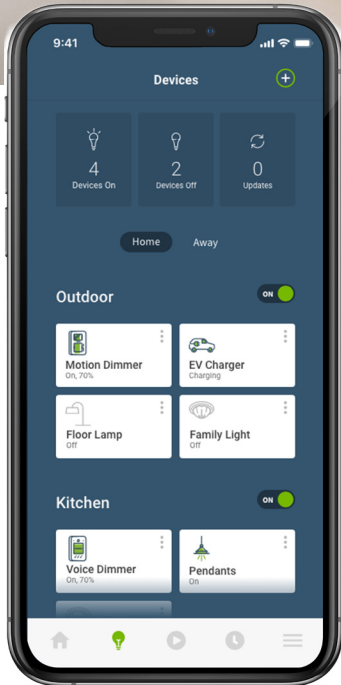

EV Series

Electric Vehicle Charging Solutions

Connectivity

A smart solution for every room and home, including the garage!

Leviton is proud to be a pioneer in the electric vehicle supply equipment (EVSE) industry, providing charging solutions for over a decade while keeping up with the latest technology. My Leviton enabled solutions offer a full portfolio of connected devices so any home, new or old, can be a smart home.

Flexible Control

View all smart devices on one dashboard

View charging status and remotely start/stop

Schedule charging sessions during off-peak utility hours to save on electricity costs

Manage your whole smart home with the My Leviton App

*Adjustable from 16 A - 40 A

EV Chargers with Wi-Fi

COMPATIBLE WITH MY LEVITON APP

- View charging station status, fault notifications, and more!
- Take control of the entire home, including electric vehicle charging, lighting, and load center