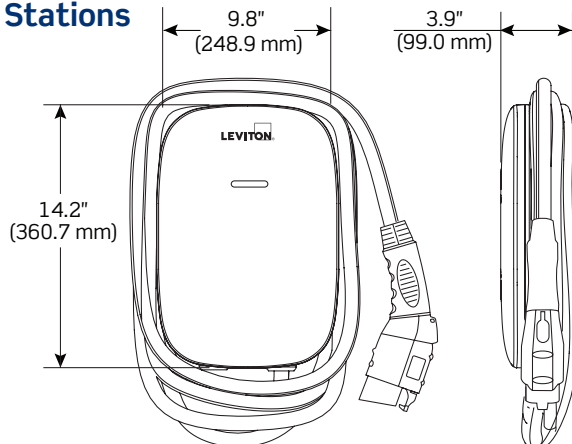

Ordering Information

EV Series Standard

EV320
EV480
EV800

No App Capabilities

EV Series Smart Home

EV32W
EV40P
EV48W
EV80W

	EV320	EV32W	EV40P	EV480	EV48W	EV800	EV80W
Amperage	32 A		40 A*	48 A		80 A	
Breaker	40 A		50 A	60 A		100 A	
Voltage	208/240 VAC						
Charge Connector Cord	#10 AWG SAE J1772			#7 AWG SAE J1772		#6 AWG SAE J1772	
Charging Cable Length	18 ft. (5.5 m)		25 ft (7.6 m)	18 ft. (5.5 m)			
Hardwire/Plug-In	Hardwire		Plug-In	Hardwire			
Station Operating Temp.	-22 °F to 122 °F (-30 °C to 50 °C)						
Enclosure Rating	NEMA Type 3R for both Indoor/Outdoor Use						
Standards & Certification	UL2594, UL 2231-1, UL 2231-2, UL 2251, UL 62, UL 991, UL 1998, NFPA 70 Article 625, UL840, CSA Std. C22.2#280						
Access Control	All stations come with optional access control via RFID cards						
Warranty	2-Year Limited						

*Adjustable from 16 A - 40 A

EV Chargers with Wi-Fi

COMPATIBLE WITH MY LEVITON APP

- View charging station status, fault notifications, and more!
- Take control of the entire home, including electric vehicle charging, lighting, and load center

Dimensions

Hardwired Stations

Plug-In Stations

Accessories

NEMA 14-50R EV Charging Heavy Duty Single Receptacles*

EV Grade	1450R
EV Grade, Weather-Resistant	1450W**
EV Grade, Weather-Resistant, Pre-assembled in Outdoor Weatherproof Metal Cover, Surface Mount	EVCVM-50