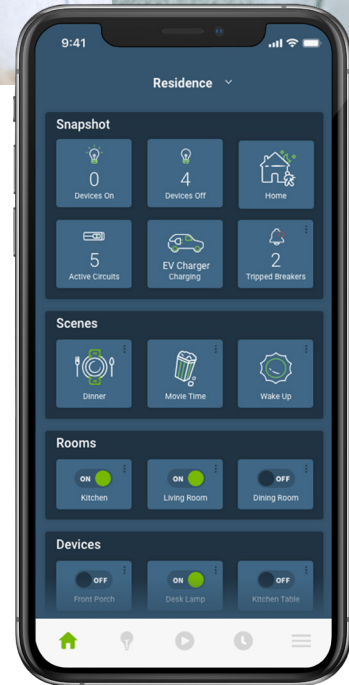

EV Series

Electric Vehicle Charging Solutions

Connectivity

A smart solution for every room and home, including the garage!

Leviton is proud to be a pioneer in the electric vehicle supply equipment (EVSE) industry, providing charging solutions for over a decade while keeping up with the latest technology. My Leviton enabled solutions offer a full portfolio of connected devices so any home, new or old, can be a smart home.

Flexible Control

View all smart devices on one dashboard

View charging status and remotely start/stop

Schedule charging sessions during off-peak utility hours to save on electricity costs

Manage your whole smart home with the My Leviton App

*Adjustable from 16 A - 40 A

EV Chargers with Wi-Fi

COMPATIBLE WITH MY LEVITON APP

- View charging station status, fault notifications, and more!
- Take control of the entire home, including electric vehicle charging, lighting, and load center