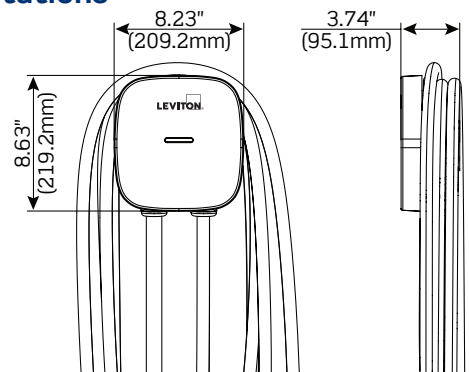

*Adjustable from 16 A - 40 A

EV Chargers with Wi-Fi

COMPATIBLE WITH MY LEVITON APP

- View charging station status, fault notifications, and more!
- Take control of the entire home, including electric vehicle charging, lighting, and load center

Dimensions

Hardwired Stations

Plug-In Stations

Accessories

NEMA 14-50R EV Charging Heavy Duty Single Receptacles*

EV Grade	1450R
EV Grade, Weather-Resistant	1450W**
EV Grade, Weather-Resistant, Pre-assembled in Outdoor Weatherproof Metal Cover, Surface Mount	EVCVM-50