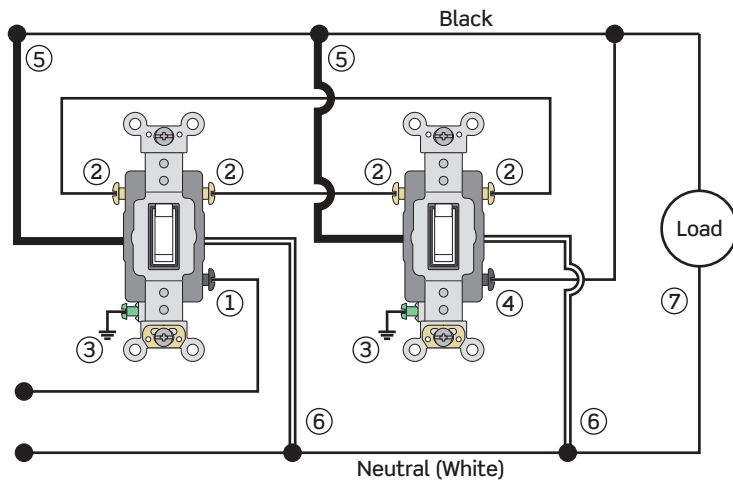

3-WAY PILOT LIGHT

- ① Line Hot / Common (Black Screw)
- ② Travelers (Brass Screw to Brass Screw)
- ③ Ground (Green Screw)
- ④ Load / Common (Black Screw)
- ⑤ Black Lead from Switch
- ⑥ White Lead from Switch
- ⑦ Neutral (White Wire)

NOTE: Neutral connection required.
Black lead must connect to load at both switch locations.
May require additional wiring to work properly.