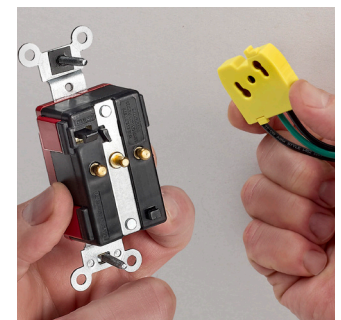

INDUSTRIAL SPECIFICATION GRADE

120/277 V AC

Features

Single Pole

- Self-Grounding
- Fed Spec Rated
- MSPSW mating module required

Color

15 Amp

20 Amp

White M1201-W M1221-W

Ivory M1201-I M1221-I

Lt Almond — M1221-T

Brown — M1221

Gray M1201-GY M1221-GY

Black — M1221-E

Red M1201-R M1221-R

3-Way

- Self-Grounding
- Fed Spec Rated
- M3WSW mating module required

White M1203-W M1223-W

Ivory M1203-I M1223-I

Lt Almond — M1223-T

Brown M1203 M1223

Gray M1203-GY M1223-GY

Black — M1223-E

Red M1203-R M1223-R

STANDARD TOGGLE