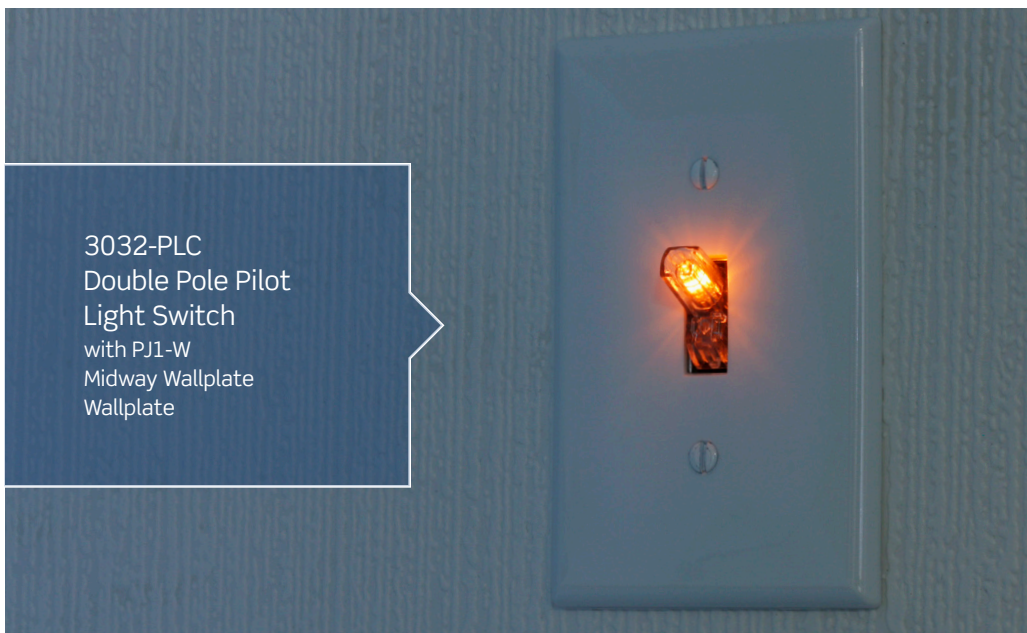

INDUSTRIAL SPECIFICATION GRADE

277 V AC

Features		Color	15 Amp	20 Amp	30 Amp
PILOT LIGHT	3-Way	Red	—	1223-7PR	—
	- Pilot Light - Toggle Illuminated when ON - Back and Side Wire - Two 6", #18AWG AWM TEW Leads (1 Black & 1 White) - Self-Grounding - Requires a Neutral Wire - Fed Spec Rated	 			

347 V AC

Features		Color	15 Amp	20 Amp	30 Amp
STANDARD TOGGLE	Single Pole	White	18201-W	18221-W	—
		Ivory	18201-I	18221-I	—
		Brown	18201-B	18221-B	—
		Gray	18201-G	18221-G	—
		Red	18201-R	18221-R	—
	Double Pole	Ivory	—	18222-I	—
		Brown	—	18222-B	—
	3-Way	White	18203-W	18223-W	—
		Ivory	18203-I	18223-I	—
		Brown	18203-B	18223-B	—
		Gray	18203-G	18223-G	—
		Red	18203-R	18223-R	—
	4-Way	White	—	18224-W	—
Ivory		18204-I	18224-I	—	
Brown		18204-B	18224-B	—	
Gray		18204-G	—	—	
Red		18204-R	—	—