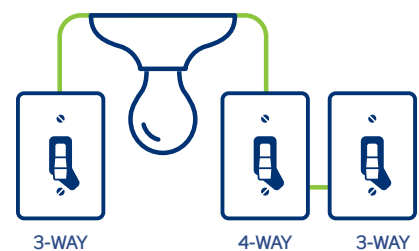

4-WAY

Controls light(s) from three locations
One 4-way switch and two 3-way switches must be used in a 4-way application