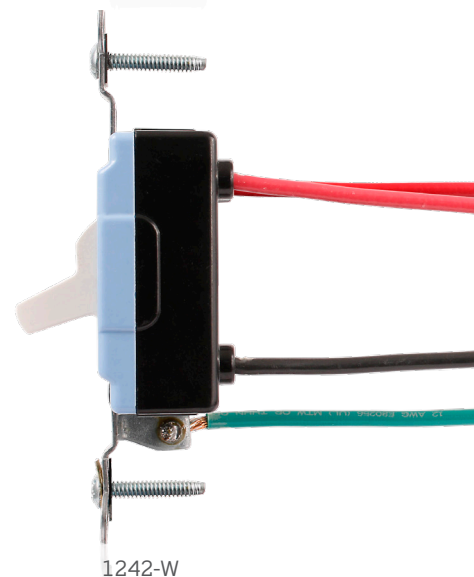

INDUSTRIAL SPECIFICATION GRADE

120/277 V AC

Features		Color	15 Amp	20 Amp	30 Amp	
STANDARD TOGGLE	Single Pole • Back and Side Wire • Fed Spec Rated		White	—	1221-SW	—
			Ivory	—	1221-SI	—
			Lt Almond	—	1221-ST	—
			Brown	—	1221-S	—
			Gray	—	1221-SGY	—
			Red	—	1221-SR	—
	Double Pole • Back and Side Wire • Fed Spec Rated		White	—	1222-SW	—
			Ivory	—	1222-SI	—
			Brown	—	1222-S	—
	3-Way • Back and Side Wire • Fed Spec Rated		White	—	1223-SW	—
			Ivory	—	1223-SI	—
			Lt Almond	—	1223-ST	—
			Brown	—	1223-S	—
			Gray	—	1223-SGY	—
			Red	—	1223-SR	—
	4-Way • Back and Side Wire • Fed Spec Rated		White	—	1224-SW	—
			Ivory	—	1224-SI	—
			Brown	—	1224-S	—
Single Pole • Three 6", #12AWG THHN Leads (2 Black & 1 Green Ground) • Self-Grounding • Fed Spec Rated		White	1241-W	1243-W	—	
		Ivory	1241-I	1243-I	—	
		Lt Almond	—	1243-A	—	
		Gray	1241-LGY	1243-LGY	—	
		White	1242-W	1244-W	—	
3-Way • Four 6", #12AWG THHN Leads (1 Black, 2 Red & 1 Green Ground) • Self-Grounding • Fed Spec Rated		Ivory	1242-I	1244-I	—	
		Lt Almond	—	1244-A	—	
		Gray	—	1244-LGY	—	

120 V AC

Features		Color	15 Amp	20 Amp	30 Amp	
ILLUMINATED	Single Pole • Lighted Handle Locator - Toggle Illuminated when OFF • Back and Side Wire • Self-Grounding • Does Not Require a Neutral Wire • Fed Spec Rated		White	1201-LHW	1221-LHW	—
			Ivory	1201-LHI	1221-LHI	3031-LHI
			Red	—	1221-LHR	—
	3-Way • Lighted Handle Locator - Toggle Illuminated when OFF • Back and Side Wire • Self-Grounding • Does Not Require a Neutral Wire • Fed Spec Rated		Clear	1201-LHC	1221-LHC	—
			White	1203-LHW	1223-LHW	—
			Ivory	1203-LHI	1223-LHI	—
			Red	—	1223-LHR	—
			Clear	1203-LHC	1223-LHC	—

1221-ST