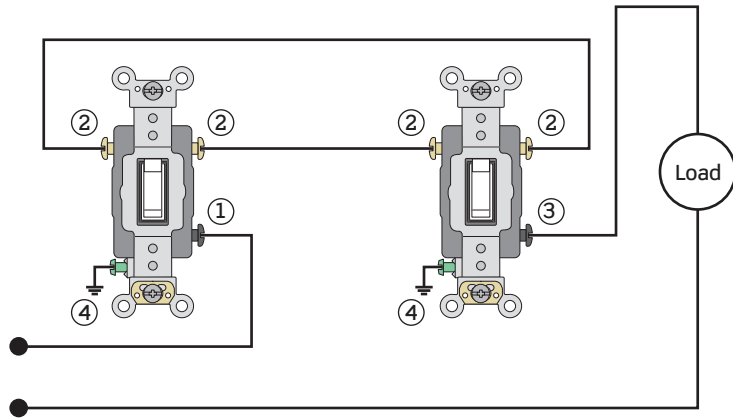

3-WAY AND 3-WAY ILLUMINATED

- ① Line Hot / Common (Black Screw)
- ② Travelers (Brass Screw to Brass Screw)
- ③ Load / Common (Black Screw)
- ④ Ground (Green Screw)

NOTE: Do not use this wiring configuration with 3-Way Pilot Light switches.