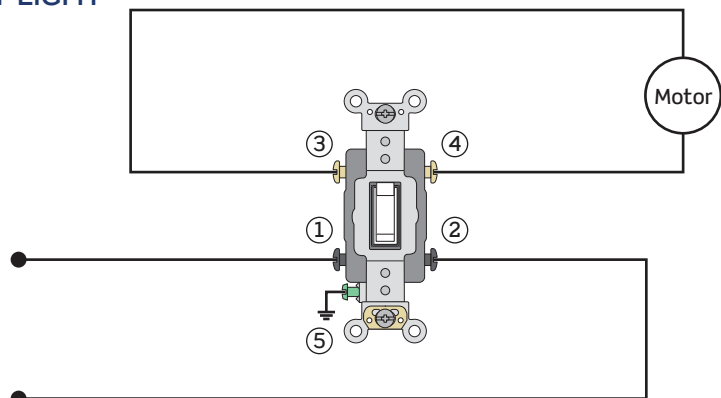

DOUBLE POLE AND DOUBLE POLE PILOT LIGHT

- ① Line Hot (Black Screw)
  Circuit A
- ② Line Hot (Black Screw)
  Circuit B
- ③ Load (Brass Screw)
  Circuit A
- ④ Load (Brass Screw)
  Circuit B
- ⑤ Ground (Green Screw)