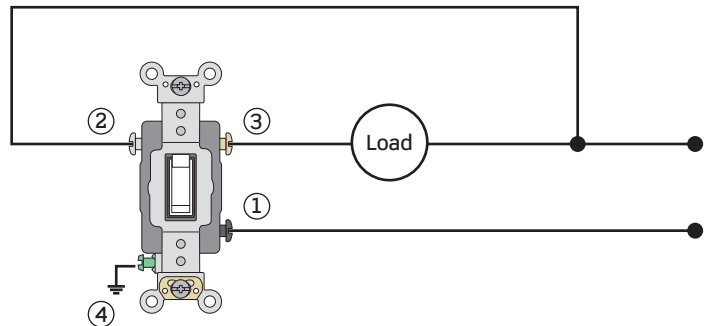

## SINGLE POLE AND SINGLE POLE ILLUMINATED

- ① Line Hot (Brass Screw)
- ② Load (Brass Screw)
- ③ Ground (Green Screw)

## SINGLE POLE PILOT LIGHT

- ① Line Hot (Black Screw)
- ② Neutral (Silver Screw)
- ③ Load (Brass Screw)
- ④ Ground (Green Screw)

NOTE: Neutral connection required.