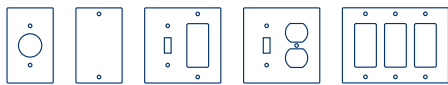

Select Wallplates Quick Order Guide

For the **FULL** offering of Leviton wallplates, visit leviton.com/wallplates

C-SERIES STAINLESS STEEL WALLPLATES

Description	Stainless Steel		
	Type 430	Type 302/304	
1-GANG	Toggle Switch	SL1	SS1-40
	Toggle Switch, Midway	SLJ1-C	SSJ1-C40
	Decora®/Decora Plus™/GFCI	SL26	SS26-40
	Decora®/Decora Plus™/GFCI, Midway	SLJ82-C	SSJ82-C40
2-GANG	2 Toggle Switch	SL2	SS2-40
	2 Toggle Switch, Midway	SLJ2-C	SSJ2-C40
	1 Toggle Switch, 1 Duplex Receptacle	SL18	SS18-40
	1 Toggle Switch, 1 Decora®/Decora Plus™/GFCI	SL126	SS126-40
	2 Decora®/Decora Plus™/GFCI	SL262	SS262-40
	2 Decora®/Decora Plus™/GFCI, Midway	SLJ62-C	SSJ62-C40