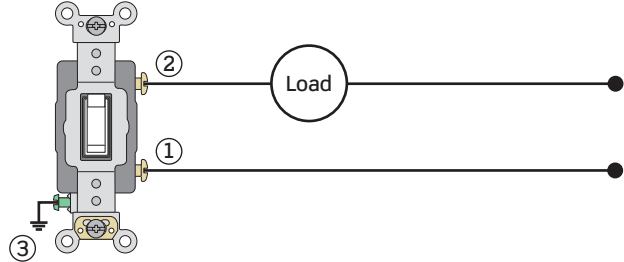

## SINGLE POLE AND SINGLE POLE ILLUMINATED

- ① Line Hot (Brass Screw)
- ② Load (Brass Screw)
- ③ Ground (Green Screw)