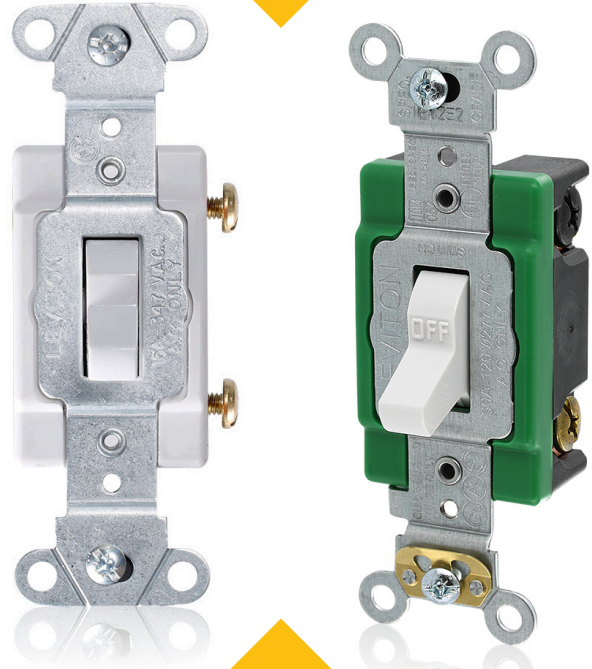

### COMMERCIAL SPECIFICATION GRADE

The perfect balance between performance and value. Commercial grade switches feature a galvanized steel strap, are available in Decora style, and go up to 20 Amp.

### INDUSTRIAL SPECIFICATION GRADE

The ideal solution for demanding applications requiring robust construction and exceptional electrical performance. Industrial grade switches feature a heavy-duty thicker gauge galvanized steel strap for longer service life, and go up to 30 Amp.