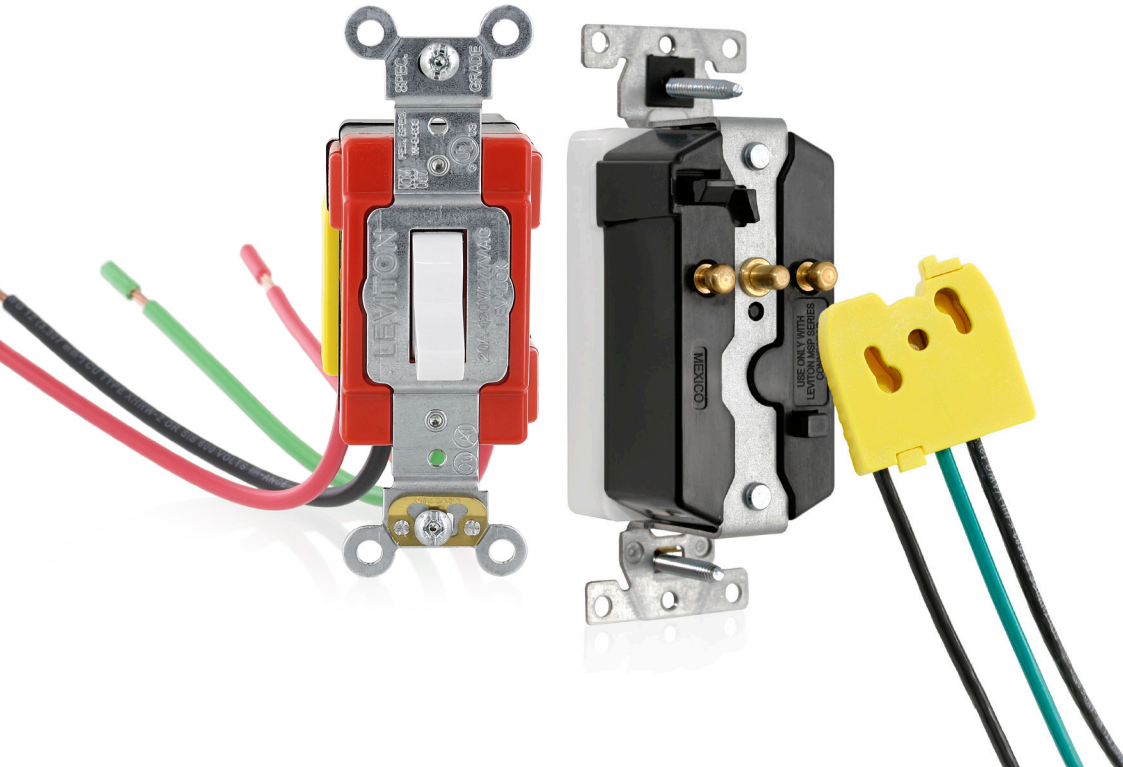

**120 V AC**

Features		Color	15 Amp	20 Amp
PILOT LIGHT	<b>Single Pole</b>	White	—	5628-2W
	• Pilot Light - Rocker Illuminated when ON	Ivory	—	5628-2I
	• Back and Side Wire	Lt Almond	—	5628-2T
	• Requires a Neutral Wire			
	• Self-Grounding			
	<b>3-Way</b>	White	—	5638-2W
• Pilot Light - Rocker Illuminated when ON	Ivory	—	5638-2I	
• Back and Side Wire				
• Two 6", #18AWG AWM TEW Leads (1 Black & 1 White)				
• Requires a Neutral Wire				
• Self-Grounding				

## lev-lok® switches

The perfect productivity solution for electrical construction and maintenance applications, the Lev-lok Modular Wiring Device System includes switches, receptacles, USBs, GFCIs and occupancy sensors. Simply connect the leaded wiring module to the back of the device for quick and easy assembly!