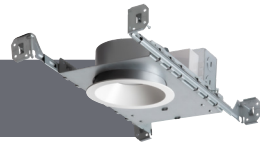

LD Built With Simplicity

TYPE:
Downlight | Wall Wash

APERTURE:
4-Inch Round & Square

LUMEN/WATT:
400lm (5W) - 1500lm (17W)

DIMMING:
Phase | 0-10V | Lutron® | eldoLED

OPTICS:
90° Standard

LED MODULE:
90 CRI in 2700K, 3000K, 3500K, 4000K w/ 2 SDCM

LISTING:
Wet Location

HOUSING:
New Construction Non-IC

GOOD