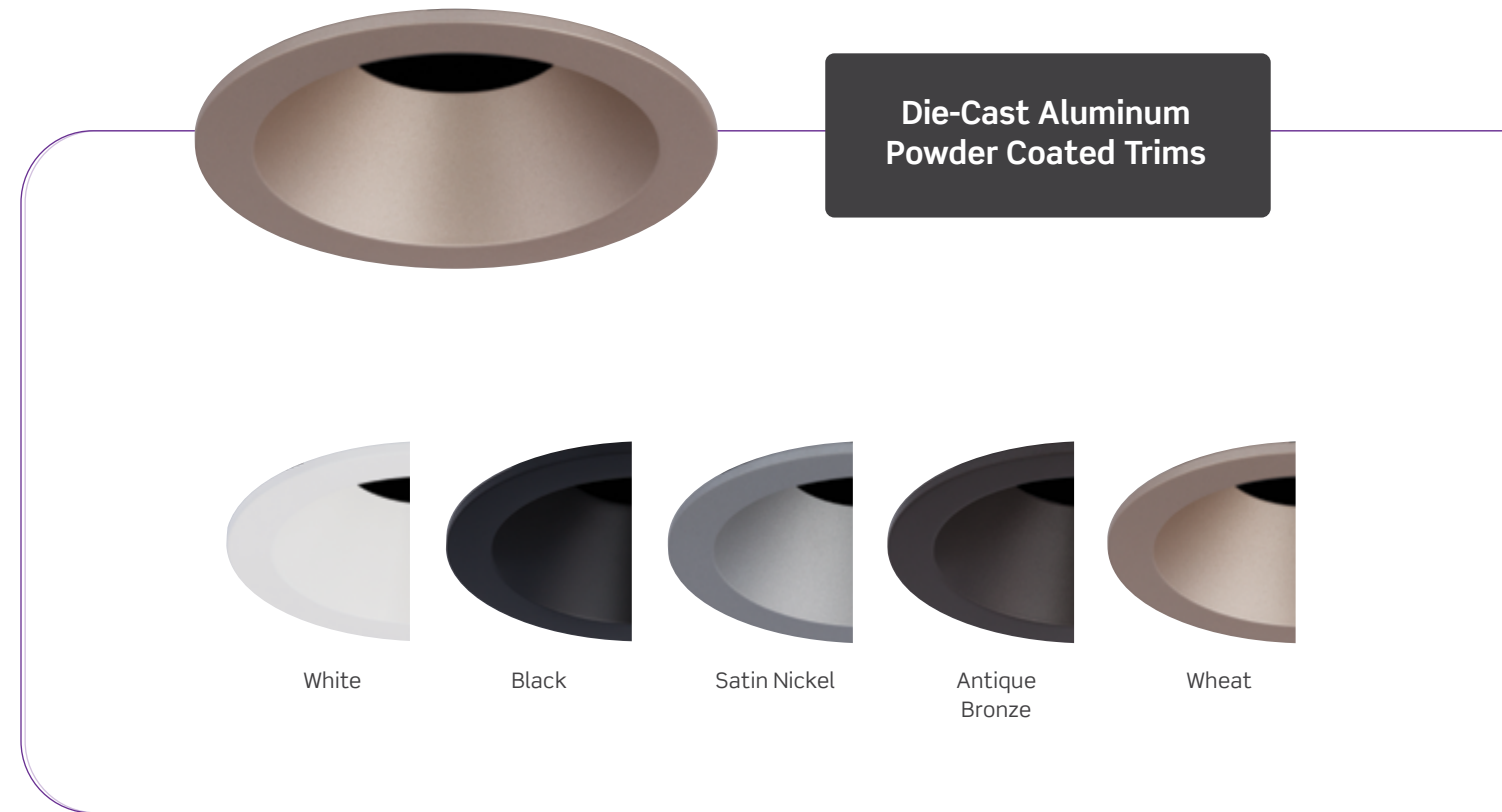

Performance Optics  
9°, 12°, 24°, 36° & 50°

Trim, Trimless & Wood Ceiling in Multiple Applications

Trimmed

Trimless

Wood Ceiling

Downlight

Adjustable

Wall Wash

Pinhole

Standard 2-Inch Regressed

Half-Inched Regressed

Non-Conductive, Wet Location

Flat Mount

Die-Cast Aluminum Powder Coated Trims

White

Black