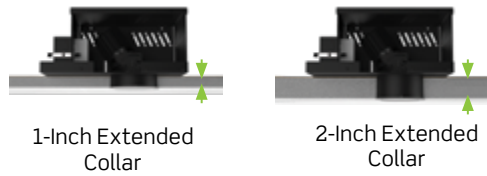

5/8 to 2 inches
Extended Collar