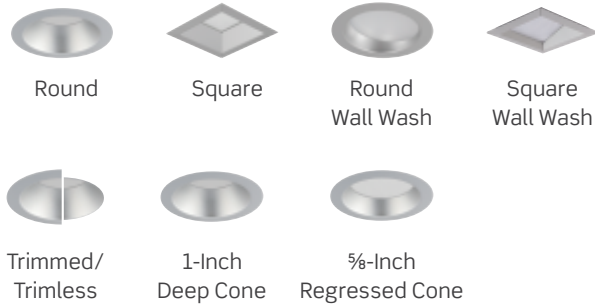

Solutions for Any Room

Gravity 2-Inch

- Up to 1500 lumens
- Round or Square Aperture
- Downlight, Adjustable, Wall Wash & Shallow
- Easy New Construction (Non-IC/IC Rated) & Remodel (Non-IC) Installation
- Extensive Dimming Options

Shallow Housing

3.9"

Industry First Fold Frame