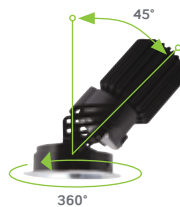

Shallow Housing

3.9"

Industry First Fold Frame

Interchangeable Mechanisms

Award Winning 7° Delivering over 30,000 CBCP

Class Leading 45° Tilt 360° Rotation

Adjustable Collar Heights 1/2 - 1-1/4 Inch