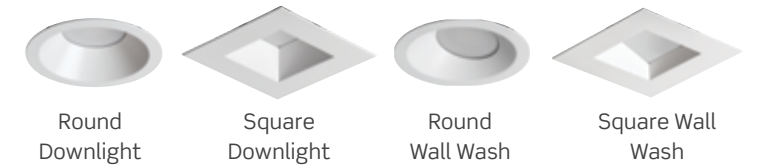

LC 4-Inch

- Up to 1000 lumens
- 2hr fire rating per UL514A
- Inherent Airtight IC and CCEA rated for Chicago Plenum
- 2-Step MacAdam binning and 92 CRI Standard