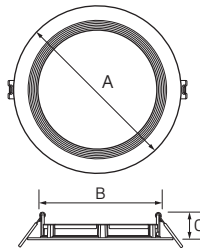

Selectable Color Temperature (CCT)

- Select from 2700K, 3000K, 3500K, 4000K and 5000K
- Light engine consists of 90+ CRI LEDs with color accuracy within 4 SDCM
- 50,000 Hours @ 70% Lumen Maintenance

Rating

- 120VAC
- Meets Class A sound rating

Agency Standards

- cETLus Listed
- Suitable for Wet Locations
- ENERGY STAR® Certified
- Can be used to comply with the Title 24 Part 6 JA8 High Efficacy LED Light Source Requirements
- Air-tight certified in accordance with ASTM E283 (Air Leakage Rate 2.0 CFM or Less)
- Insulated Ceiling (IC) Rated
- Suitable for use in clothes closets when installed in accordance with NEC® 410.16 (A)(1) (C)(3) spacing requirements

DBR Series Specifications

	DBR40-S1W	DBR60-S1W	DBR80-S1W
SIZE	4-Inch Round	6-Inch Round	8-Inch Round
LUMEN OUTPUT¹	900Lm	1200Lm	1400Lm
INPUT POWER	12W	15W	18W
DIMENSIONAL DRAWINGS			
A	5-1/16"	7-3/16"	9"
B	4-1/8"	6-1/8"	8-1/8"
C	1-3/16"	1-3/16"	1-3/16"
CEILING CUT-OUT	4-1/4" Dia.	6-1/4" Dia.	8-1/4" Dia.

1. Lumen values are nominal and vary based on CCT

DBR Series

Driver/Junction Box

Included with Downlight
4-1/4" L x 3-9/16" W x 1-1/2" High