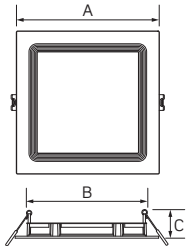

DBR Series Specifications

	DBR40-S1W	DBR60-S1W	DBR80-S1W
SIZE	4-Inch Round	6-Inch Round	8-Inch Round
LUMEN OUTPUT ¹	900Lm	1200Lm	1400Lm
INPUT POWER	12W	15W	18W
DIMENSIONAL DRAWINGS			
A	5-1/16"	7-3/16"	9"
B	4-1/8"	6-1/8"	8-1/8"
C	1-3/16"	1-3/16"	1-3/16"
CEILING CUT-OUT	4-1/4" Dia.	6-1/4" Dia.	8-1/4" Dia.

DBRUX-H00

4" 7/8" Round
New Construction Mounting Plate
10" Wide x 26" Long

DBRCX-H00

4" 7/8" Round
New Construction Mounting Plate
8-5/16" Wide x 26" Long

DBS Series Specifications

	DBS40-S1W	DBS60-S1W
SIZE	4-Inch Square	6-Inch Square
LUMEN OUTPUT ¹	850Lm	1100Lm
INPUT POWER	12W	15W
DIMENSIONAL DRAWINGS		
A	5-1/16"	7-1/4"
B	4-1/8"	6-1/8"
C	1-3/16"	1-3/16"
CEILING CUT-OUT	4-1/4" Sq.	6-1/4" Sq.

1. Lumen values are nominal and vary based on CCT

DBS Series

Driver/Junction Box

Included with Downlight
4-1/4" L x 3-9/16" W x 1-1/2" High

Total Cable Length: 14-3/8"
Recommended Ceiling Thickness: 1" Max.