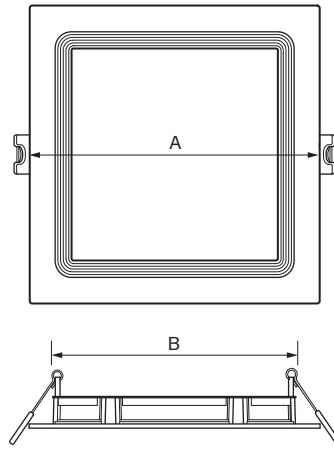

## Square Downlights

- 4- and 6-Inch Squares
- Delivering between 850 and 1100 Lumens

ROUND	A	B
<b>WFBR4</b>	5-1/16"	4-1/8"
<b>WFBR6</b>	7-3/16"	6-1/8"
<b>WFBR8</b>	9"	8-1/8"

SQUARE	A	B
<b>WFBS4</b>	5-1/16"	4-1/8"
<b>WFBS6</b>	7-1/4"	6-1/8"