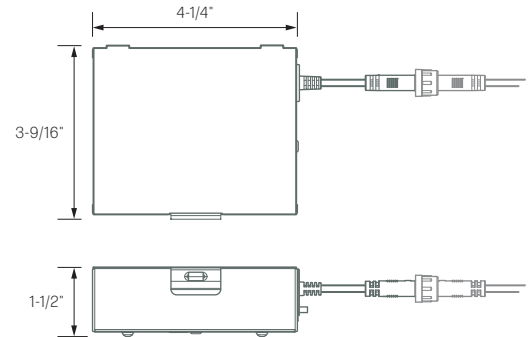

## Round Downlights

- 4-, 6- and 8-Inch Diameters
- Delivering between 900 and 1400 Lumens

## Square Downlights

- 4- and 6-Inch Squares
- Delivering between 850 and 1100 Lumens

ROUND	A	B
<b>WFBR4</b>	5-1/16"	4-1/8"
<b>WFBR6</b>	7-3/16"	6-1/8"
<b>WFBR8</b>	9"	8-1/8"

SQUARE	A	B
<b>WFBS4</b>	5-1/16"	4-1/8"
<b>WFBS6</b>	7-1/4"	6-1/8"