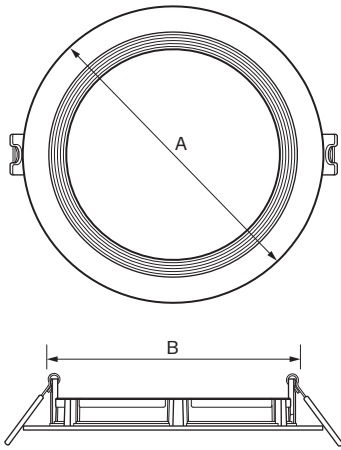

## Round Downlights

- 4-, 6- and 8-Inch Diameters
- Delivering between 900 and 1400 Lumens

## Square Downlights

- 4- and 6-Inch Squares
- Delivering between 850 and 1100 Lumens

ROUND	A	B
<b>WFBR4</b>	5-1/16"	4-1/8"
<b>WFBR6</b>	7-3/16"	6-1/8"
<b>WFBR8</b>	9"	8-1/8"

SQUARE	A	B
<b>WFBS4</b>	5-1/16"	4-1/8"
<b>WFBS6</b>	7-1/4"	6-1/8"