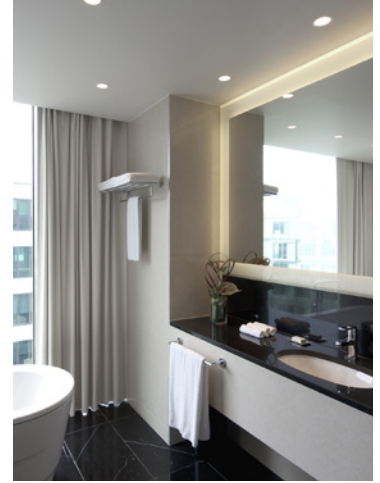

wayFLEX

Baffle Slim Downlights