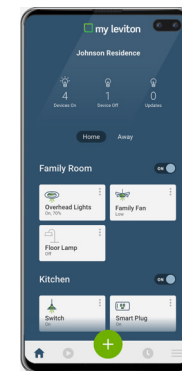

Take Control of Your Home with the My Leviton App