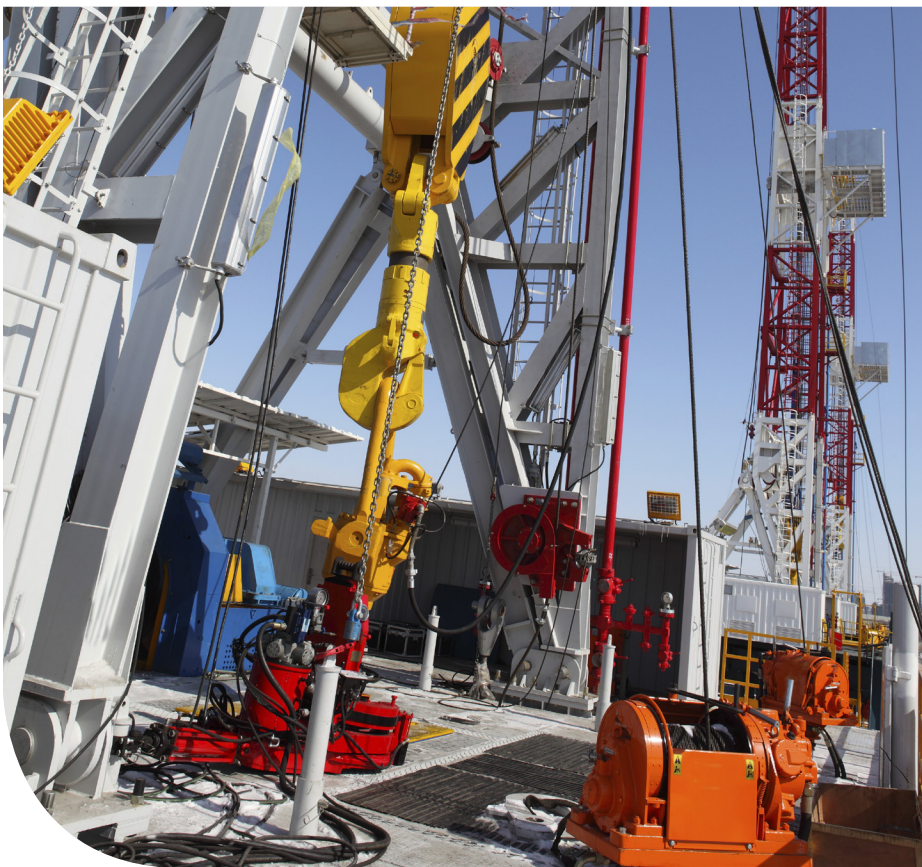

THE FUTURE IS ON®

LEVITON®

Energy Industry Solutions

LINE CARD

ENERGY INDUSTRY SOLUTIONS

Rhino-Hide® Rough Service Devices

- 15-20 A, 125-250 V
- Straight blade and locking plugs, connectors and receptacles
- IP66, IP67, IP68, IP69K and NEMA 3R, 4, 4X, 6, 6P, 12, 13
- Industry leading lifetime warranty

Rhino-Hide® Single Pole Devices

- Up to 1135 A, 600 V
- Insulators molded of high performance TPV
- Slit and cam male contact design compensates for wear
- Specific models are flame-resistant for MSHA compliance

Self-Test Portable GFCIs

- 15 and 20 A, 120 V
- Rainproof, outdoor rated GFCI module
- Complies with NEC and OSHA regulations for construction sites
- Automatic and manual reset versions

Black & White® Extra Heavy-Duty Plugs & Connectors