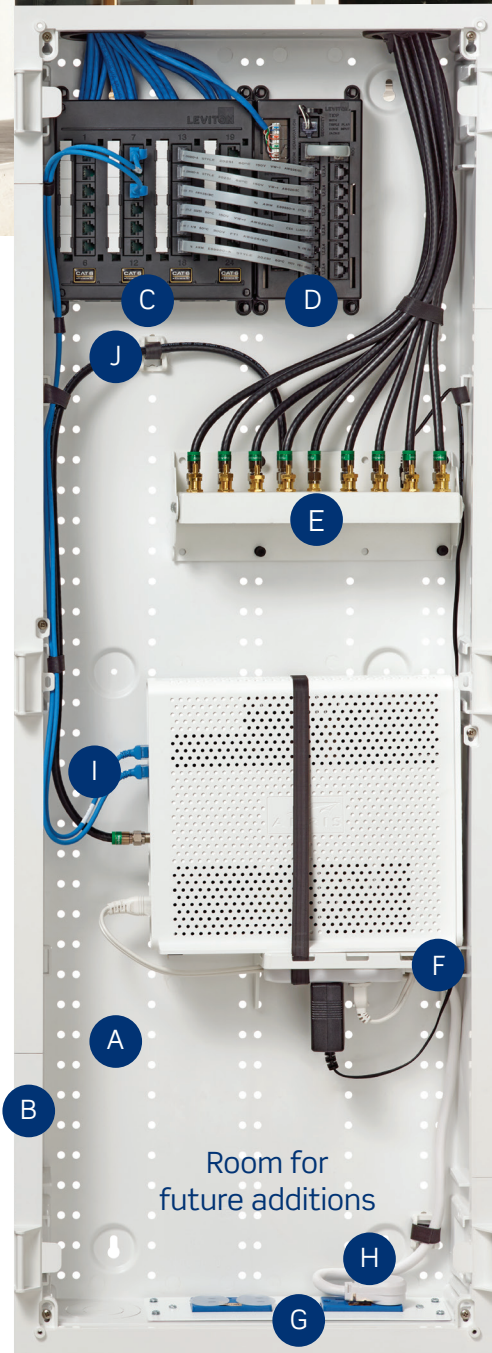

Custom Home Configuration

Enhance the high-end residential living space with full technology packages for home automation, control systems, multi-zone audio, and high-bandwidth networking.

Product Configuration

Description	Part #	Qty
A 42" Wireless Enclosure with Vented Hinged Door	49605-42P	1
B 42" Trim Ring	49605-42T	1
C 24-Port Cat 6 Twist and Mount Panel	476TM-624	1
D Telephone Input Distribution Panel	476TL-T12	1
E 1x16 Premium Amplified Video Splitter	47693-16P	1
F Universal Shelf Bracket	49605-AUB	1
G Two Duplex Surge Receptacle Power Module	47605-ODP	1
H 3-Outlet Power Strip	49605-APS	1
I eXtreme® High-Flex Cat 6 Patch Cord, 3ft, Blue (2 shown)	6H460-03L	8
J Saddle Tie Kit	49605-AST	1
Additional Connectivity		
K 4-Port QuickPort® Wallplate	41080-4WP	8
L QuickPort F-Connector Coupler	41084-FWF	8
M HOME 6® QuickPort Jack	61HOM-RW6	16