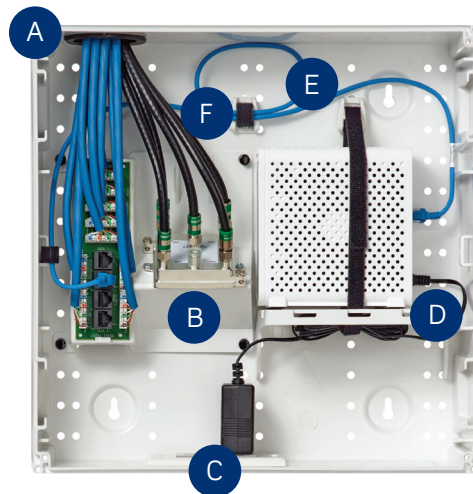

Multi-Dwelling Unit Configuration

Install an infrastructure that delivers the high bandwidth tenants demand, while supporting high-end video and audio.

Product Configuration

	Description	Part #	Qty
A	14" Wireless Enclosure with Vented Cover	49605-140	1
B	Combo Panel with 1x4 Phone, Data and 1x6 Video Panel	47603-DP6	1
C	Non-Surge J-Box Kit	47605-ACN	1
D	Universal Shelf Bracket	49605-AUB	1
E	GigaMax® Cat 5e Patch Cord, 3ft, Blue (1 shown)	5G460-03L	3
F	Saddle Tie Kit	49605-AST	1
Additional Connectivity			
G	3-Port QuickPort® Wallplate	41080-3WP	3
H	QuickPort F-Connector Coupler	41084-FWF	3
I	HOME 5e® QuickPort Jack	5EHOM-RW5	3
J	QuickPort 6P6C Phone Jack	41106-RW6	