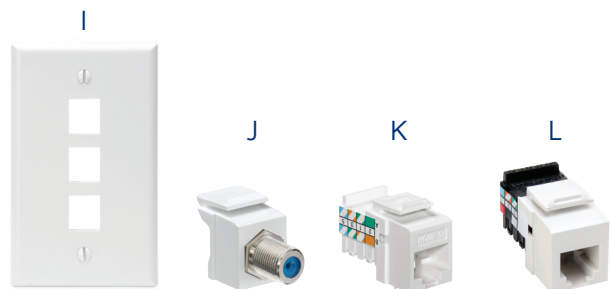

# Single-Family Configuration

Streamline builder installs, outfit the home with core connectivity, and add space to allow for power support, active equipment, and expansion products.

## Product Configuration

	Description	Part #	Qty
A	28" Wireless Enclosure with Vented Cover	49605-28W	1
B	Combo Panel with 1x9 Phone, Data and 1x6 Video Panel	47606-BTV	1
C	Cat 5e Voice and Data Board	47603-0C5	1
D	Duplex Receptacle with Surge	47605-ACS	1
E	Universal Shelf Bracket	49605-AUB	1
F	GigaMax® Cat 5e Patch Cord, 3ft, Blue (3 shown)	5G460-03L	4
G	GigaMax Cat 5e Patch Cord, 1ft, Blue	5G460-01L	1
H	Saddle Tie Kit	49605-AST	1
<b>Additional Connectivity</b>			
I	3-Port QuickPort® Wallplate	41080-3WP	4
J	QuickPort F-Connector Coupler	41084-FWF	4
K	HOME 5e® QuickPort Jack	5EHOM-RW5	4
L	QuickPort 6P6C Phone Jack	41106-RW6	4