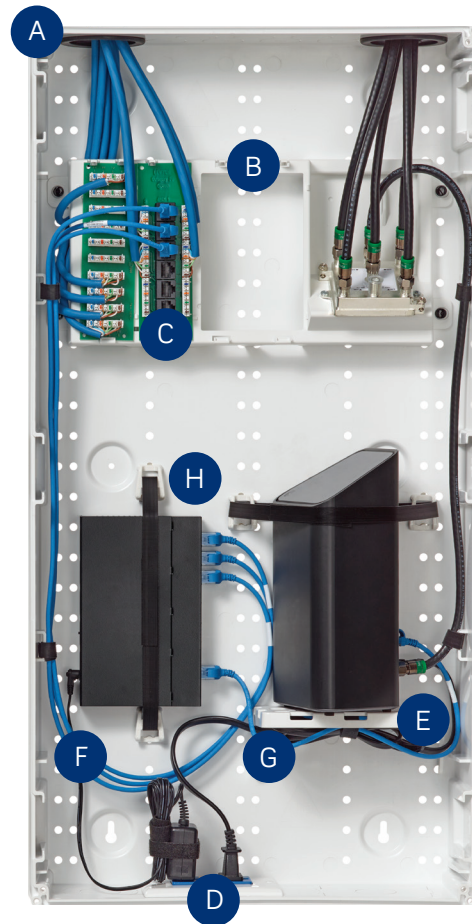

# Single-Family Configuration

Streamline builder installs, outfit the home with core connectivity, and add space to allow for power support, active equipment, and expansion products.

## Product Configuration

	Description	Part #	Qty
A	28" Wireless Enclosure with Vented Cover	49605-28W	1
B	Combo Panel with 1x9 Phone, Data and 1x6 Video Panel	47606-BTV	1
C	Cat 5e Voice and Data Board	47603-0C5	1
D	Duplex Receptacle with Surge	47605-ACS	1
E	Universal Shelf Bracket	49605-AUB	1
F	GigaMax® Cat 5e Patch Cord, 3ft, Blue (3 shown)	5G460-03L	4
G	GigaMax Cat 5e Patch Cord, 1ft, Blue	5G460-01L	1
H	Saddle Tie Kit	49605-AST	1
<b>Additional Connectivity</b>			
I	3-Port QuickPort® Wallplate	41080-3WP	4
J	QuickPort F-Connector Coupler	41084-FWF	4
K	HOME 5e® QuickPort Jack	5EHOM-RW5	4
L	QuickPort 6P6C Phone Jack	41106-RW6	4