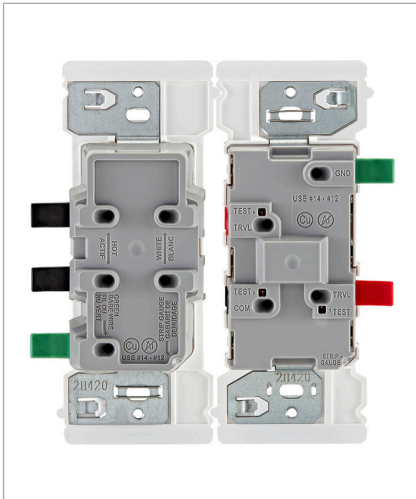

Residential Whole Home Solutions

Hargis Electric
Paris, TX

To keep up with trends and determine which are best suited to the homes Hargis Electric services and best meets the needs of their customers, Hargis mentioned, "Every so often I will take a trip into the suburban areas where a lot of houses are being built to see what trends I can find going on. It is really hard to say where home building will be headed so I would rather focus on keeping up with the trends as I see them, give the customer a quality wiring job with a no questions asked warranty and I'll have a return customer for life."

Additionally, Hargis Electric has developed a long-standing relationship with their local sales team and distributor. "We are proud to work with our local sales contact David G'Sell at JD Martin Co., corporate office Houston, TX, and with Chris Wear of Dealers Electrical Supply, corporate office Waco, TX, who provide excellent support for all of our projects and keep us informed of industry trends," said Hargis.

Giving Hargis Electric customers a quality wiring job just got faster and easier with Decora Edge devices.