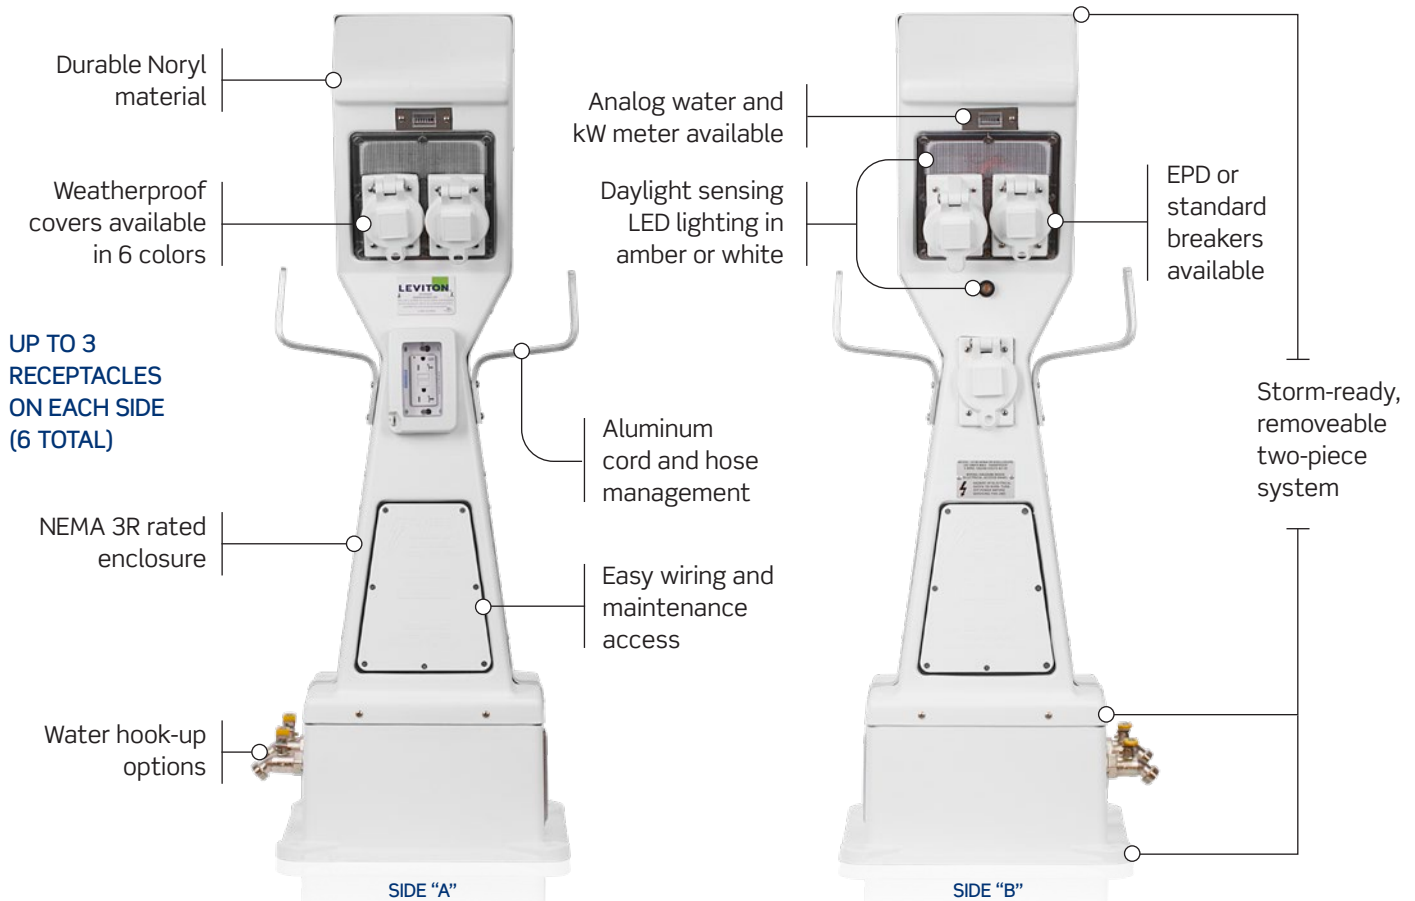

# Power Pedestals for Marine

**CUSTOMIZE YOUR PEDESTAL TO  
YOUR UNIQUE SPECIFICATIONS**

DS1

DH1

- Withstands corrosive environments with plastic resin housing for extended lifespan
- Efficient design turnaround and lead times
- Two piece system allows disassembly of pedestal in anticipation of harsh weather

## DS1 Large Power Pedestals

(Wiring devices will vary)

## DH1 & DH2 Power Outlet Boxes

(Wiring devices will vary)

- Available in 2 sizes, with or without mounting pedestal:
  - DH1 is 8" x 10"
  - DH2 is 10" x 12"
- Durable glass reinforced fiberglass material
- Analog water and kW meter available
- EPD or standard breakers available
- Weatherproof covers in up to 6 colors
- Water hook-up options (with pedestal)
- Allows from 2 (DH1) to 4 (DH2) receptacles (breakers are side mounted)
- Daylight sensing LED lighting in amber or white
- NEMA 3R rated