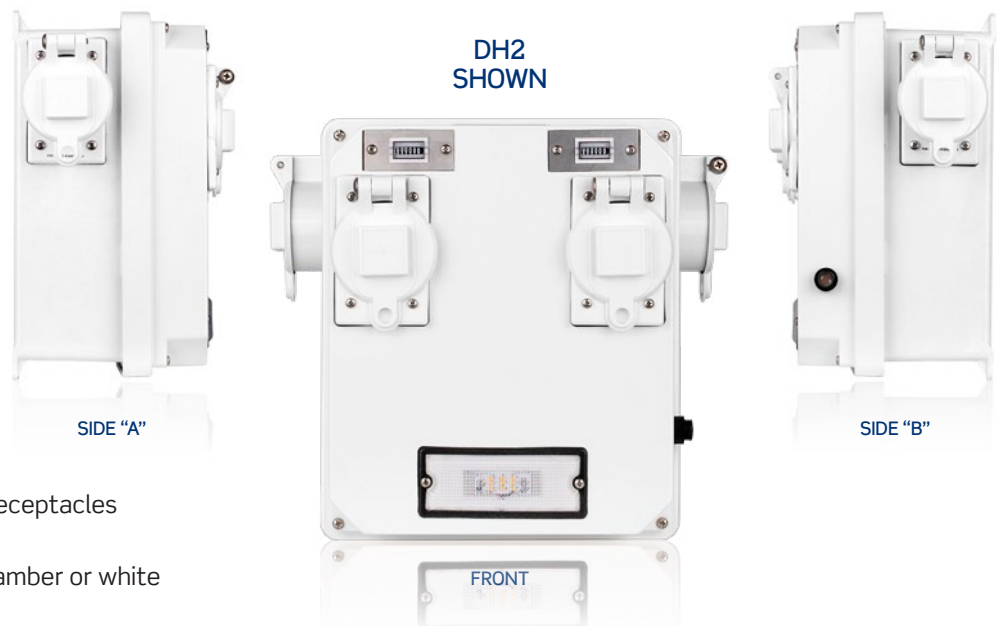

## DS1 Large Power Pedestals

(Wiring devices will vary)

## DH1 & DH2 Power Outlet Boxes

(Wiring devices will vary)

- Available in 2 sizes, with or without mounting pedestal:
  - DH1 is 8" x 10"
  - DH2 is 10" x 12"
- Durable glass reinforced fiberglass material
- Analog water and kW meter available
- EPD or standard breakers available
- Weatherproof covers in up to 6 colors
- Water hook-up options (with pedestal)
- Allows from 2 (DH1) to 4 (DH2) receptacles (breakers are side mounted)
- Daylight sensing LED lighting in amber or white
- NEMA 3R rated