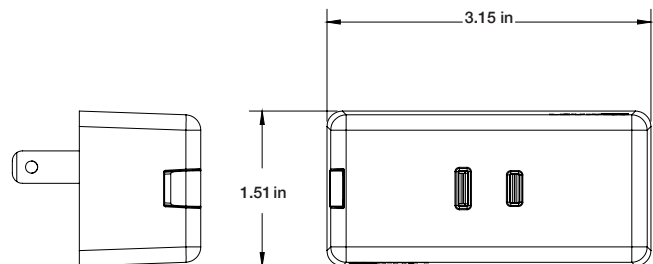

NETWORK

- Wi-Fi – 802.11 a/b/g/n @ 2.4GHz
- Security – WPA, WPA2, WPA3, or open
- Bluetooth – v5.0
- iOS version 12.0 or later, Android version 8.0 or later

RATINGS

- 120VAC, 60Hz
- LED/CFL – 100W
- Incandescent/Halogen – 300W

TYPICAL SPECIFICATIONS

- Operating Temperature – 0° to 40° C (32° – 104° F)
- Operating Humidity – 10 to 90% non-condensing

AGENCY STANDARDS AND COMPLIANCE

- Complies with UL 1472, CSA C22.2 No. 184-15
- CSA Listed for USA and Canada
- NOM Certified
- Wi-Fi CERTIFIED™
- Complies with FCC Part 15, Class B

WARRANTY INFORMATION

- Two-Year Limited Warranty

DIMENSIONAL DRAWINGS