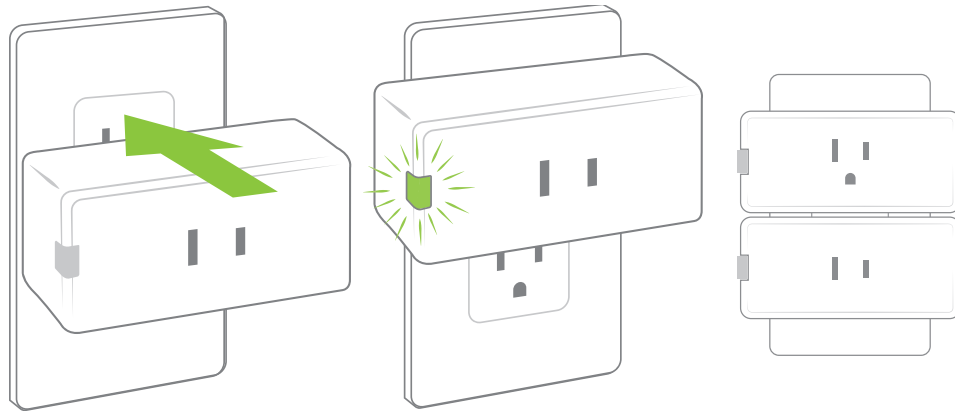

WARRANTY INFORMATION

- Two-Year Limited Warranty

DIMENSIONAL DRAWINGS

INSTALLATION DIAGRAM

No wiring required.
 Insert D23LP into any
 120VAC standard, AFCI,
 or GFCI non-controlled
 receptacle.
 (For indoor use only)