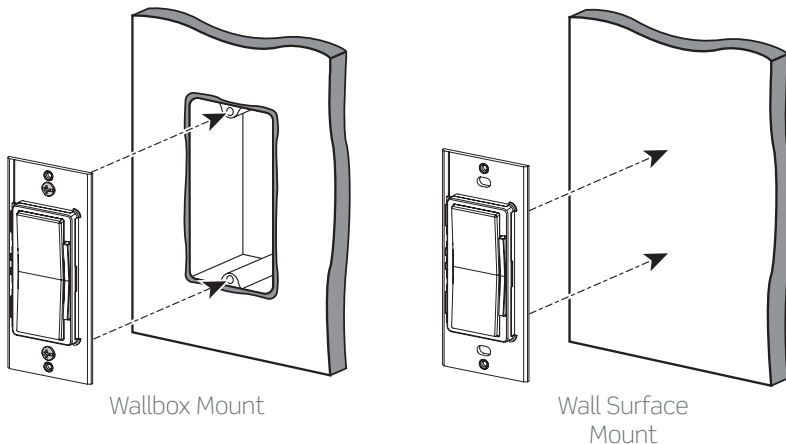

Wireless Companion Switch and Dimmer

SBK00-CSW

SBK00-CDW

Description

The Wireless Companion Switch and Dimmer pairs wirelessly with the Smart Ceiling Mount Room Controller (SRC) and Smart Ceiling Mount Sensor (CMS) to provide a simple to install solution for wireless manual lighting control. The Wireless Companion Switch and Dimmer can be mounted directly on wall surfaces or at an existing single or multi-gang wallbox, no wiring required. The Wireless Companion Switch and Dimmer are the perfect solution for locations where a wallbox may not be located or locations where there is no wiring present.

Applications

The Wireless Companion Switch and Dimmer work in conjunction with the SRC and CMS which offer occupancy/vacancy sensing, dimming (SRC only), and daylight harvesting capabilities.

- The SBK00-CSW is a rocker switch that provides ON/OFF control
- The SBK00-CDW is a rocker dimmer that provides ON/OFF control with a dimming bar for dimming control

Features

- Provides wireless switching or dimming control for Smart Ceiling Mount Room Controllers and Smart Ceiling Mount Sensors
- Place in any location near SRC or CMS
- 50 ft wireless RF range
- Mounts directly to wall surface or installs at existing wallbox (single and multi-gang) or where wiring may not be present
- Easy to pair to SRC and CMS using Leviton's Smart Sensor App
- Multiple control options including primary load, secondary load (if applicable), and 3-way (if applicable)
- Use with standard Decora wallplates (single and multi-gang)
- Replaceable CR2025 batteries, with estimated 5-year battery life
- Easy battery replacement - no need to remove the device from the wall or wallbox
- Designer styling complements any interior for sleek aesthetics

Installation

NOTE: These devices do not connect directly to the load or lights. Control of the load or lights is through the Leviton Smart Ceiling Mount Room Controller or Sensor, which are line voltage devices (sold separately).