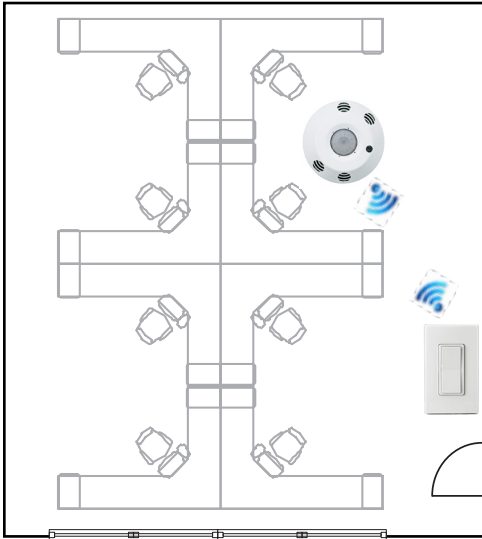

Application

Specifications

Electrical

Batteries CR2025 x2, 3 V

Wireless

Network 2.4GHz

Range 50 ft

Environmental

Operating Temperature 32°F - 104°F (0°C - 40°C)

Storage Temperature 14°F - 185°F (-10°C - 85°C)

Relative Humidity 0-90% non-condensing

Physical

Color White

Other

IP Rating IP20

Listing UL 1472, CSA C22.2 No. 184.1-15, FCC Part 15, Class B

Warranty Limited 5-Year Warranty

Ordering Information

Wireless Companion Switch and Dimmer

Cat. No.	Description
SBK00-CSW	Wireless Companion Switch, Battery powered, White
SBK00-CDW	Wireless Companion Dimmer, Battery powered, White

Leviton Manufacturing Co., Inc. Lighting & Controls

10385 SW Avery Street, Tualatin, OR 97062 **tel** 800-736-6682 **tech line** (6:00AM-4:00PM PT Mon-Fri) 800-959-6004

Leviton Manufacturing Co., Inc. Global Headquarters

201 North Service Road, Melville, NY 11747-3138 **tel** 800-323-8920 **tech line** (8:00AM-10:00PM ET Mon-Fri, 9:00AM-7:00PM ET Sat, 9:00AM-5:00PM ET Sun) 800-824-3005

Visit our Website at: www.leviton.com/smartsensors

©2024 Leviton Manufacturing Co., Inc. All rights reserved. Subject to change without notice.

LES-G-10739/A23-mm