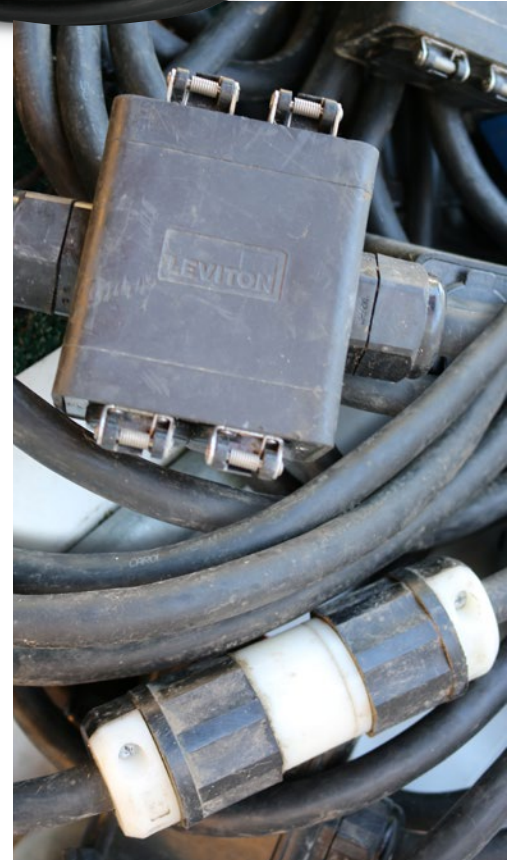

Portable Outlet Boxes

Industrial Grade Portable Outlet Boxes

- Made from a high-performance, UL listed TPV for durability and safety
- Pendant and feed-thru styles; in single- and two-gang configurations
- Available in high-visibility yellow or black

Cover Plates

- Durable polycarbonate construction provides exceptional impact resistance and service life
- Multiple configurations for a wide variety of wiring device combinations
- Weather-resistant flip-lid versions provide NEMA 3R protection while not in use

Visit our Website at:
leviton.com/entertainment
email: industrial@leviton.com

Leviton Manufacturing Co., Inc.
201 N Service Rd, Melville, NY 11747
Telephone: 1-800-323-8920 • FAX: 1-800-832-9538
Tech Line: 1-800-824-3005 (M-F 8AM-10PM; Sat 9AM-7PM; Sun 9AM-5PM)
© 2021 Leviton Manufacturing Co., Inc. All rights reserved. Q-920A 040621