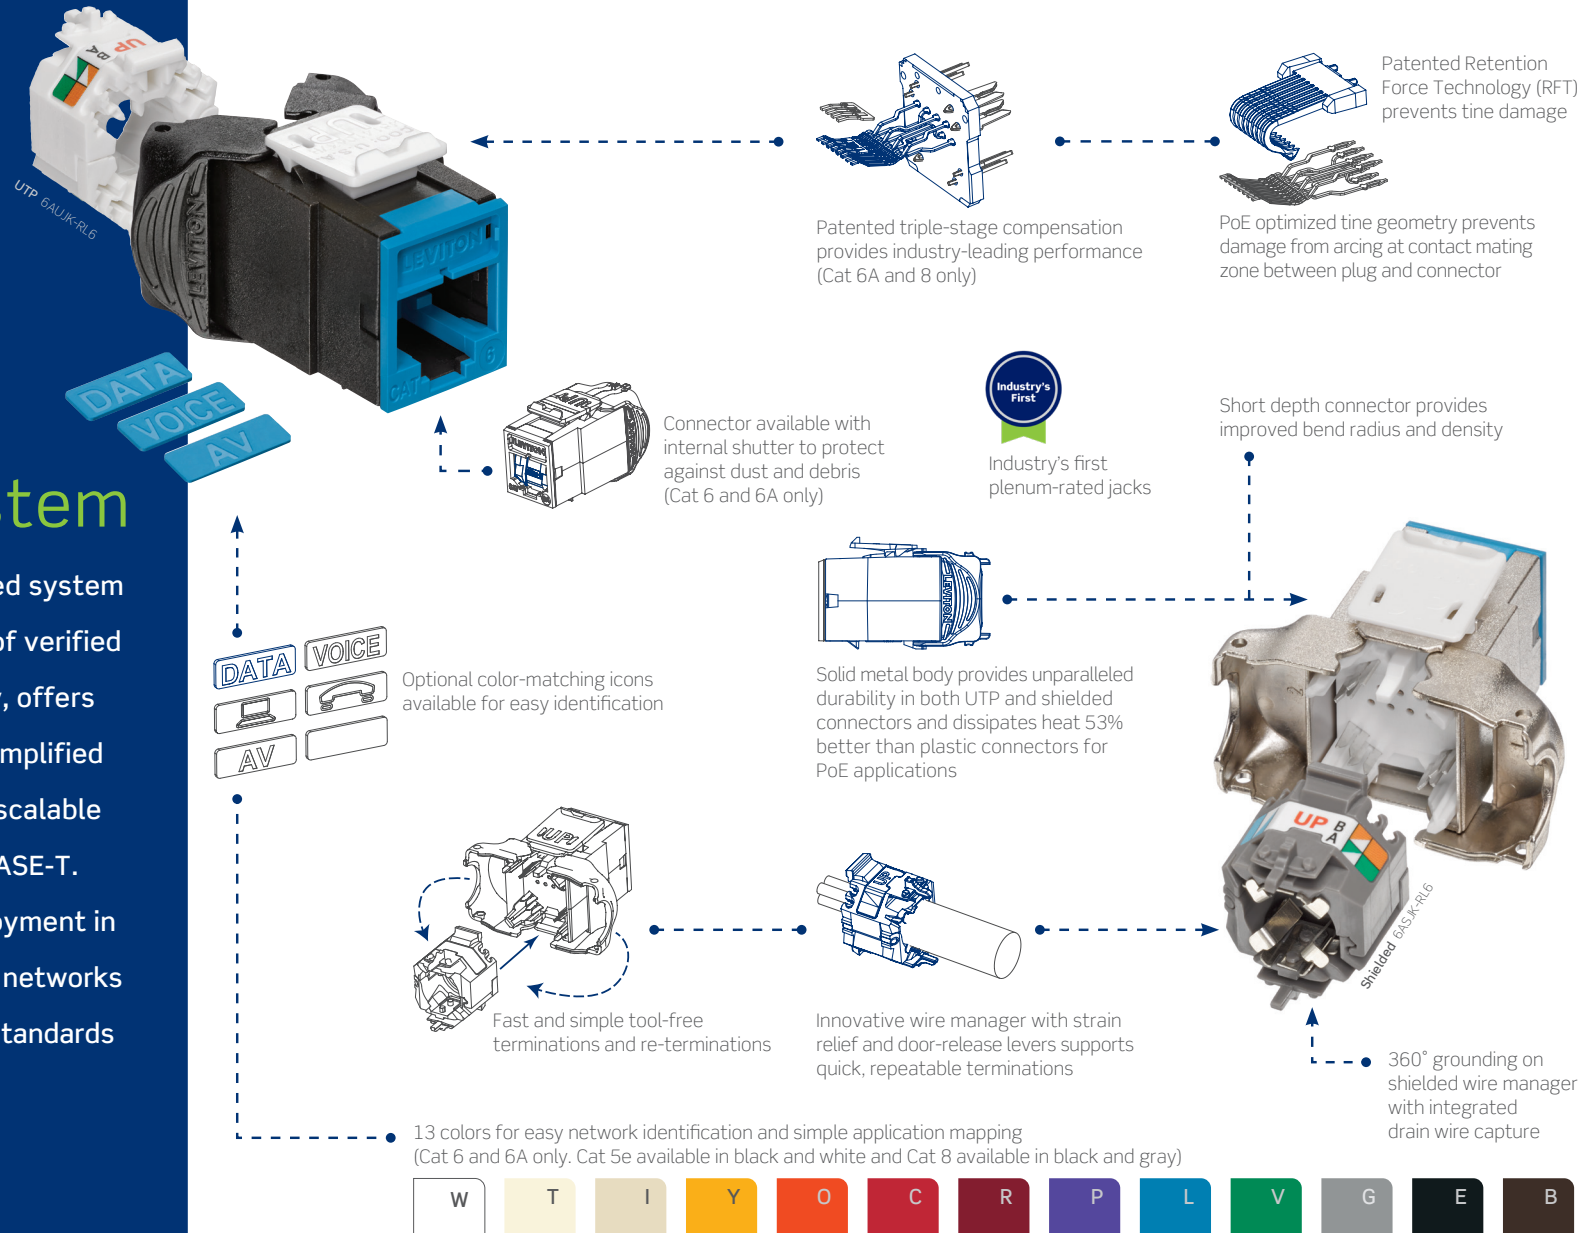

ATLAS-X1™

MISSION CRITICAL APPLICATIONS: Data Centers | Labs | Universities | Industrial | Financial

UTP: 5e, 6, and 6A | SHIELDED: 5e, 6, 6A, and 8

Premium Copper System

Our premium category-rated system delivers the highest level of verified performance and reliability, offers tool-free termination for simplified installations, and is easily scalable for migrations up to 40GBASE-T. ATLAS-X1 is ideal for deployment in all types of mission-critical networks and tested to exceed PoE standards up to 100 watts.

A24 8966A-GLENV1